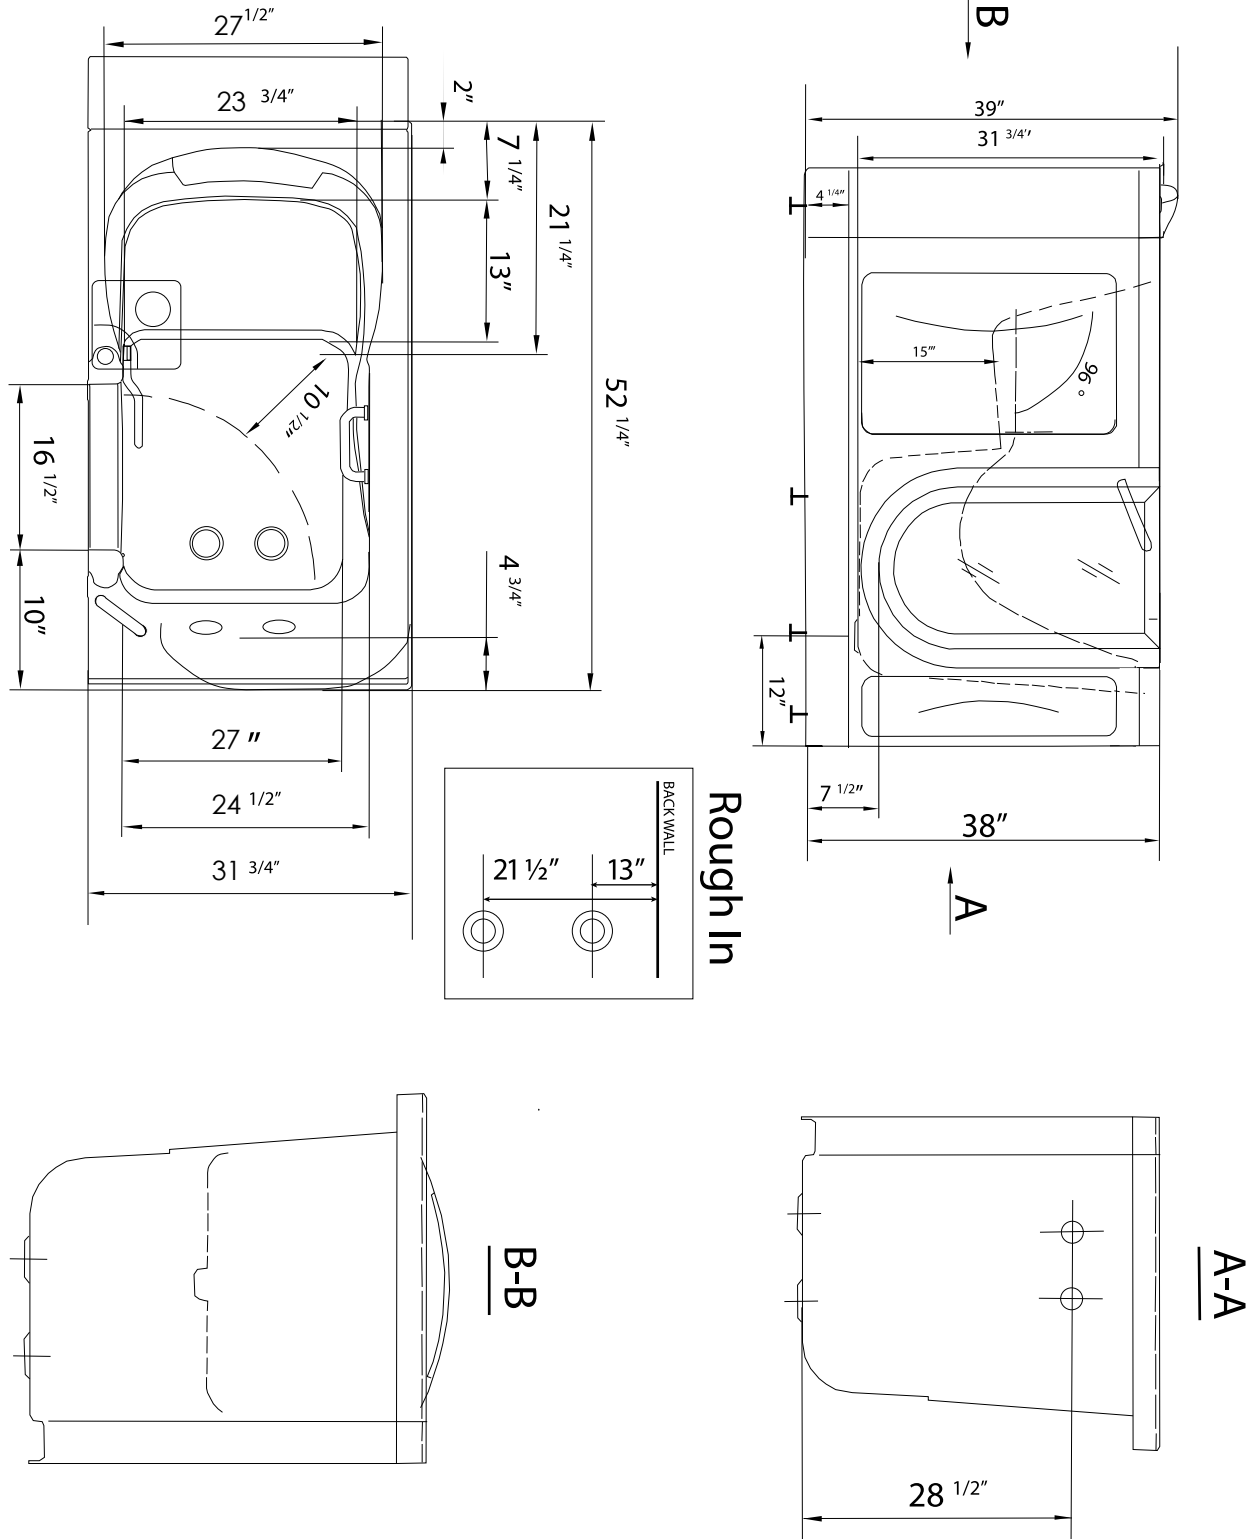

## Specifications

Actual Size: 31.75" W x 52.25" L x 38" H

Shipping Size: 34" W x 57" L x 46" H

Shipping Weight: 250 lbs.

Net Weight: 150 lbs.

Water Capacity:

80 gal. US (unoccupied)

45-65 gal. US (occupied)

## Plumbing

- Two (2) x 2" floor drains with 2 overflows and 2 stainless steel cable operated openers with extension handles
- Drainage time +/- 80 seconds to overflow at ideal plumbing condition\*
- Two (2) PVC 2" drain elbows with 2" opening

# Royal Dual Massage Walk in Bathtub

Panel On

Panel Off

Lowered Threshold

Baseboard On  
(not supplied)

# Royal Dual Massage Walk in Bathtub

\*Right hand door and drain shown

**Disclaimer:**

In an effort to continually improve our product, specifications and configurations are subject to change without notice. Before ordering or installing, consider future access to essential equipment.