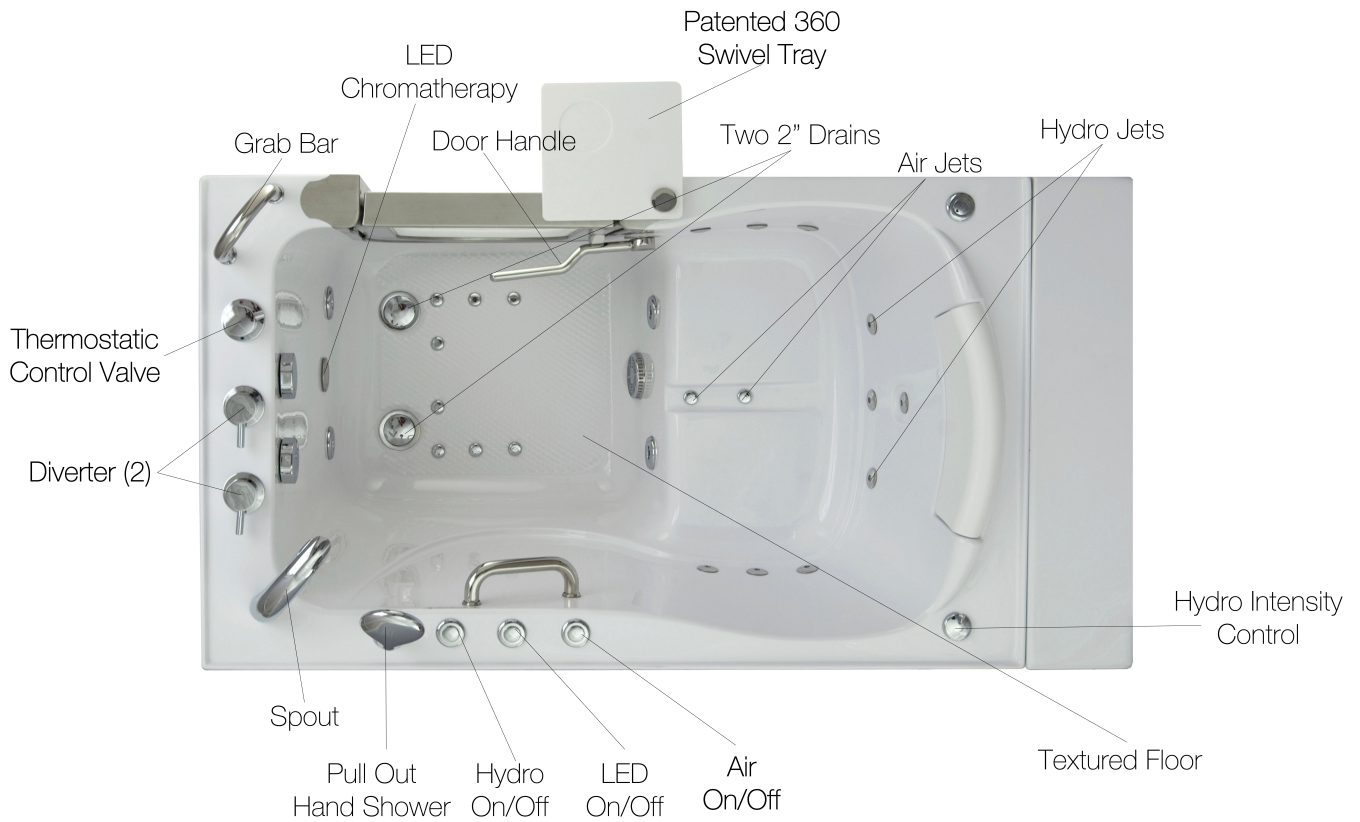

## Included Features

Tub Shell – Acrylic Tub Shell:

- High quality cast acrylic
- Excellent color uniformity
- High gloss white finish
- Fiberglass reinforced

1. Stainless Steel Frame
2. Unique removable swivel tray (patented) Two (2) front, one (1) toe kick and one (1) side removable access panels
3. Removable rubber back support (white)
4. Wall extension kit to fit in standard 60" opening
5. Low threshold step in 8" with the option to lower to 5"
6. Seat Width: 21.75"
7. Eight (8) adjustable heavy duty leveling legs
8. Stainless steel and tempered glass door, door frame and door seal gasket
9. Removable door for easy cleaning
10. Hydro Massage System
  - Ten (10) fixed hydro jets and four (4) adjustable hydro jets
  - Hydro massage air flow intensity control
  - in-line water heater
  - Ozone Sterilization

11. Air Massage System

- Ten (10) therapeutic air massage jets with blackflow valve
- Variable speed pump with auto

12. Five-Piece Thermostatic Faucet Set

- Thermostatic control valve
- Designer spout
- Two (2) 2-way diverters with handles
- Pull out, hand held, chrome plated shower with 5 ft. retractable stainless steel braided hose

## Plumbing

- Two (2) x 2" floor drains with 2 overflows and 2 stainless steel cable operated openers with extension handles
- Drainage time +/- 80 seconds to overflow at ideal plumbing condition\*
- Two (2) PVC 2" drain elbows with 2" opening

# Royal Dual Massage Walk in Bathtub

Panel On

Panel Off

Lowered Threshold

Baseboard On  
(not supplied)