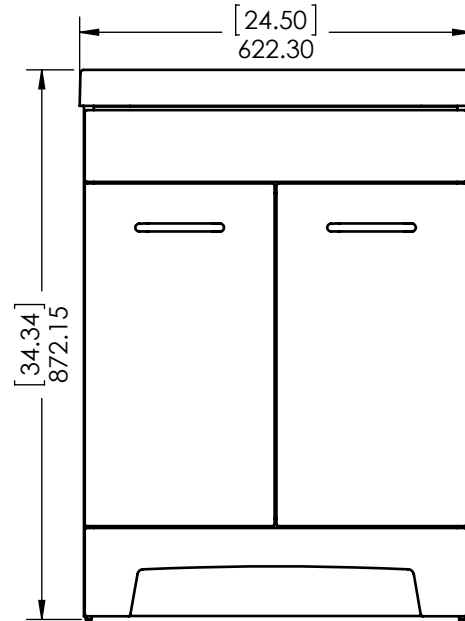

ITEM ID	DESCRIPTION
ST24P2-EE	Stancliff 24.5x18.75x34.34in Vanity w/Vanity Top - Elm Ember
ST24P2-EK	Stancliff 24.5x18.75x34.34in Vanity w/Vanity Top - Elm Sky

REV	ECO#	DESCRIPTION	REV'D BY DATE	CHK'D BY DATE	APRV'D BY DATE
0		New Release	IASV 5/25/17	IASV 5/25/17	IASV 5/25/17

FRONT VIEW

PROPRIETARY AND CONFIDENTIAL
THE INFORMATION CONTAINED IN THIS DRAWING IS THE SOLE PROPERTY OF WOODCRAFTERS HOME PRODUCTS L.L.C. ANY REPRODUCTION IN PART OR AS A WHOLE WITHOUT THE WRITTEN PERMISSION OF WOODCRAFTERS HOME PRODUCTS L.L.C. IS PROHIBITED.

UNLESS OTHERWISE SPECIFIED
DIMENSIONS ARE IN mm and [inches] AND TOLERANCES ARE +/- 1.0 [0.04]

DRAWN BY:	IASV	5/25/17
CHECKED BY:	IASV	5/25/17
APPROVED BY:	IASV	5/25/17
DO NOT SCALE DRAWING	SCALE: 1:10	SIZE: A

TITLE:	STANCLIFF ASSEMBLY 24" + TOP 595479	
PART NO:	PAGE 1 OF 1	REV: 0