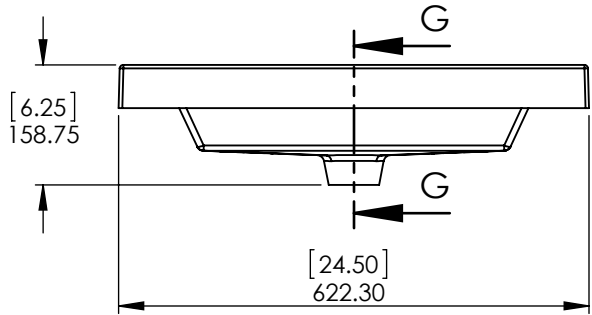

ID	Description	Technology	Status
595479	Vtop Oslo 24.5x18.75 White 4in	Solid White	Approved for production

Rev #	Approved by	Change
0	R. Rubio	Released

NOTE: MAX. WARPAGE
TOLERANCE 1/8"

PROPRIETARY AND CONFIDENTIAL
THE INFORMATION CONTAINED IN THIS DRAWING IS THE
SOLE PROPERTY OF WOODCRAFTERS. ANY
REPRODUCTION IN PART OR AS A WHOLE WITHOUT THE
WRITTEN PERMISSION OF WOODCRAFTERS IS PROHIBITED.

UNLESS OTHERWISE SPECIFIED
DIMENSIONS ARE IN MM.
AND (INCHES)
TOLERANCES ARE
+0.125 [3.175] -0.125 [-3.175]
SCALE:1:10

	NAME	DATE
DRAWN	R. Rubio	11/01/16
CHECKED	R. Rubio	11/01/16
ENG APPR.	R. Rubio	11/01/16
MFG APPR.	C. Leal	11/01/16

Wood Crafters

SIZE DWG. NO. **A** Vtop Oslo 24.5x18.75 4in

SHEET 1 OF 1
REV: **0**

ITEM ID	DESCRIPTION
ST24P3-EE	Stancliff 24.5in W x 18.75in D x 34.13in H Vanity in Elm Ember with AB Vanity Top in White and Mirror
ST24P3-EK	Stancliff 24.5in W x 18.75in D x 34.13in H Vanity in Elm Skye with AB Vanity Top in White and Mirror
ST24P2-EE	Stancliff 24.5x18.75x34.34in Vanity w/Vanity Top - Elm Ember
ST24P2-EK	Stancliff 24.5x18.75x34.34in Vanity w/Vanity Top - Elm Sky
ST24P2X-EE	Stancliff in 24.5 W x18.75 D x 34.13in H Vanity in Elm Ember with Cultured Marble Vanity Top in White

UNLESS OTHERWISE SPECIFIED
 DIMENSIONS ARE IN mm and [inches] AND TOLERANCES ARE +/- 1.0 [0.04]

DRAWN BY:	IASV	2/11/16
CHECKED BY:	IASV	2/11/16
APPROVED BY:	IASV	2/11/16
DO NOT SCALE DRAWING	SCALE: 1:10	SIZE: A