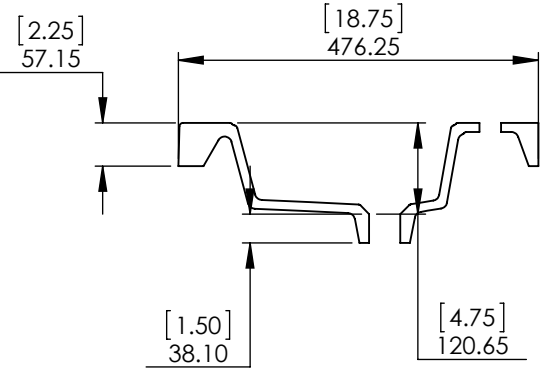

ID	Description	Technology	Status
595479	Vtop Oslo 24.5x18.75 White 4in	Solid White	Approved for production

Rev #	Approved by	Change
0	R. Rubio	Released

NOTE: MAX. WARPAGE
TOLERANCE 1/8"

PROPRIETARY AND CONFIDENTIAL
THE INFORMATION CONTAINED IN THIS DRAWING IS THE
SOLE PROPERTY OF WOODCRAFTERS. ANY
REPRODUCTION IN PART OR AS A WHOLE WITHOUT THE
WRITTEN PERMISSION OF WOODCRAFTERS IS PROHIBITED.

UNLESS OTHERWISE SPECIFIED
DIMENSIONS ARE IN MM.
AND (INCHES)
TOLERANCES ARE
+0.125 [3.175] -0.125 [-3.175]
SCALE:1:10

	NAME	DATE
DRAWN	R. Rubio	11/01/16
CHECKED	R. Rubio	11/01/16
ENG APPR.	R. Rubio	11/01/16
MFG APPR.	C. Leal	11/01/16

Wood Crafters

SIZE DWG. NO. **A** Vtop Oslo 24.5x18.75 4in

SHEET 1 OF 1
REV: **0**

ITEM ID	DESCRIPTION
ST24P3-EE	Stancliff 24.5in W x 18.75in D x 34.13in H Vanity in Elm Ember with AB Vanity Top in White and Mirror
ST24P3-EK	Stancliff 24.5in W x 18.75in D x 34.13in H Vanity in Elm Skye with AB Vanity Top in White and Mirror
ST24P2-EE	Stancliff 24.5x18.75x34.34in Vanity w/Vanity Top - Elm Ember
ST24P2-EK	Stancliff 24.5x18.75x34.34in Vanity w/Vanity Top - Elm Sky
ST24P2X-EE	Stancliff in 24.5 W x18.75 D x 34.13in H Vanity in Elm Ember with Cultured Marble Vanity Top in White

TITLE:	STANCLIFF ASSEMBLY 24" + TOP 595479	
PART NO:	PAGE 1 OF 1	REV: 0