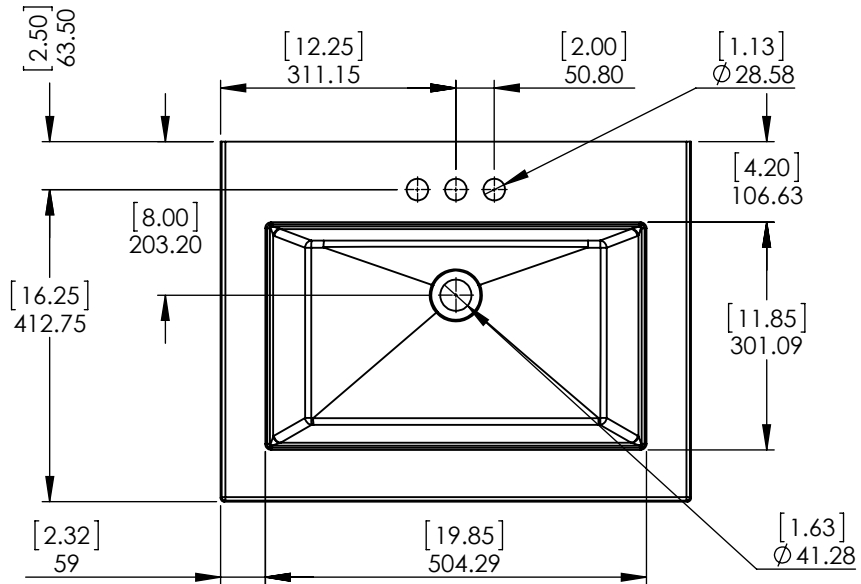

ID	Description	Technology	Status
595479	Vtop Oslo 24.5x18.75 White 4in	Solid White	Approved for production

Rev #	Approved by	Change
0	R. Rubio	Released

NOTE: MAX. WARPAGE
TOLERANCE 1/8"

PROPRIETARY AND CONFIDENTIAL
THE INFORMATION CONTAINED IN THIS DRAWING IS THE
SOLE PROPERTY OF WOODCRAFTERS. ANY
REPRODUCTION IN PART OR AS A WHOLE WITHOUT THE
WRITTEN PERMISSION OF WOODCRAFTERS IS PROHIBITED.

Wood Crafters

SIZE DWG. NO. **A** Vtop Oslo 24.5x18.75 4in

SHEET 1 OF 1
REV: **0**

ITEM ID	DESCRIPTION
ST24P3-EE	Stancliff 24.5in W x 18.75in D x 34.13in H Vanity in Elm Ember with AB Vanity Top in White and Mirror
ST24P3-EK	Stancliff 24.5in W x 18.75in D x 34.13in H Vanity in Elm Skye with AB Vanity Top in White and Mirror
ST24P2-EE	Stancliff 24.5x18.75x34.34in Vanity w/Vanity Top - Elm Ember
ST24P2-EK	Stancliff 24.5x18.75x34.34in Vanity w/Vanity Top - Elm Sky
ST24P2X-EE	Stancliff in 24.5 W x18.75 D x 34.13in H Vanity in Elm Ember with Cultured Marble Vanity Top in White

TITLE:	STANCLIFF ASSEMBLY 24"	
PART NO:	PAGE	REV:
	1 OF 1	2

ITEM ID	DESCRIPTION
ST24P2-EE	Stancliff 24.5x18.75x34.34in Vanity w/Vanity Top - Elm Ember
ST24P2-EK	Stancliff 24.5x18.75x34.34in Vanity w/Vanity Top - Elm Sky

TITLE:	STANCLIFF ASSEMBLY 24" + TOP 595479	
PART NO:	PAGE 1 OF 1	REV: 0