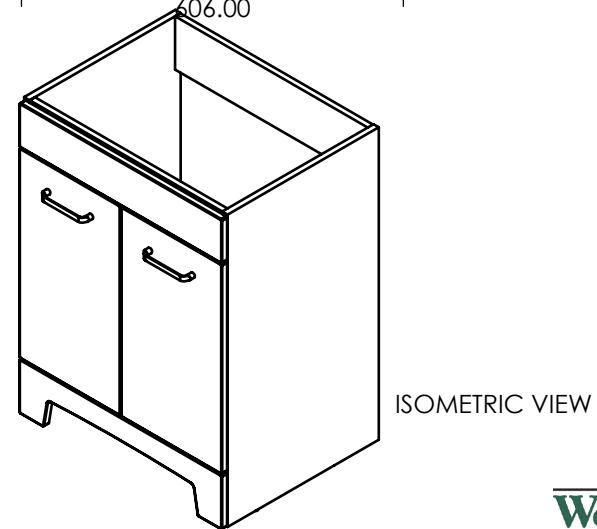

ITEM ID	DESCRIPTION
ST24P3-EE	Stancliff 24.5in W x 18.75in D x 34.13in H Vanity in Elm Ember with AB Vanity Top in White and Mirror
ST24P3-EK	Stancliff 24.5in W x 18.75in D x 34.13in H Vanity in Elm Skye with AB Vanity Top in White and Mirror
ST24P2-EE	Stancliff 24.5x18.75x34.34in Vanity w/Vanity Top - Elm Ember
ST24P2-EK	Stancliff 24.5x18.75x34.34in Vanity w/Vanity Top - Elm Sky
ST24P2X-EE	Stancliff in 24.5 W x18.75 D x 34.13in H Vanity in Elm Ember with Cultured Marble Vanity Top in White

REV	ECO#	DESCRIPTION	REV'D BY DATE	CHK'D BY DATE	APR'D BY DATE
0		New Release	IASV 2/11/16	IASV 2/11/16	IASV 2/11/16
1		New model ST24P3-EK added	IASV 7/14/16	IASV 7/14/16	IASV 7/14/16
2		New models ST24P2-EK, ST24P2-EE & ST24P2X-EE added	IASV 5/25/17	IASV 7/14/16	IASV 7/14/16

PROPRIETARY AND CONFIDENTIAL
THE INFORMATION CONTAINED IN THIS DRAWING IS THE SOLE PROPERTY OF WOODCRAFTERS HOME PRODUCTS L.L.C. ANY REPRODUCTION IN PART OR AS A WHOLE WITHOUT THE WRITTEN PERMISSION OF WOODCRAFTERS HOME PRODUCTS L.L.C. IS PROHIBITED.

UNLESS OTHERWISE SPECIFIED
DIMENSIONS ARE IN mm and [inches] AND TOLERANCES ARE +/- 1.0 [0.04]

DRAWN BY:	IASV	2/11/16
CHECKED BY:	IASV	2/11/16
APPROVED BY:	IASV	2/11/16
DO NOT SCALE DRAWING	SCALE: 1:10	SIZE: A

TITLE:	STANCLIFF ASSEMBLY 24"	
PART NO:	PAGE	REV:
	1 OF 1	2