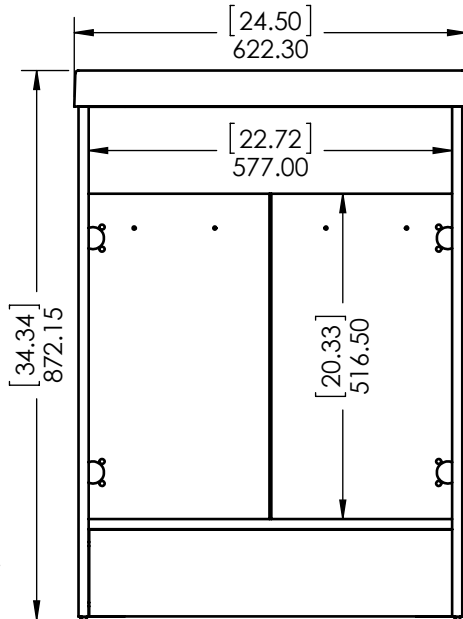

SIDE VIEW

BACK VIEW