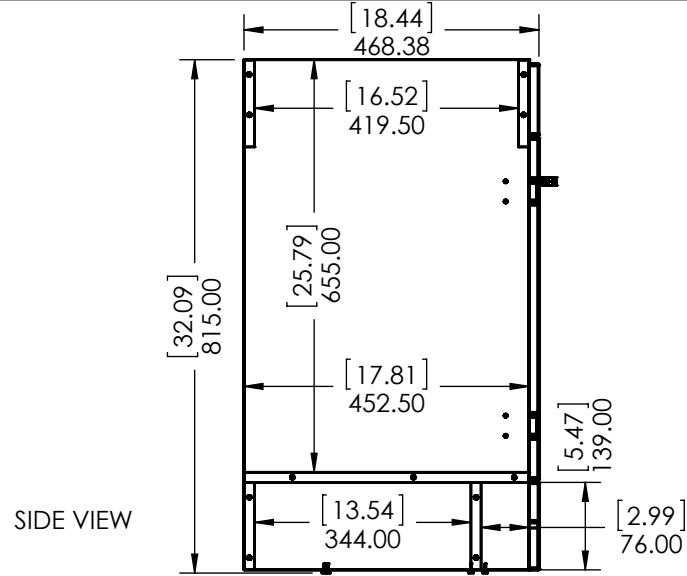

ITEM ID	DESCRIPTION
ST24P3-EE	Stancliff 24.5in W x 18.75in D x 34.13in H Vanity in Elm Ember with AB Vanity Top in White and Mirror
ST24P3-EK	Stancliff 24.5in W x 18.75in D x 34.13in H Vanity in Elm Skye with AB Vanity Top in White and Mirror
ST24P2-EE	Stancliff 24.5x18.75x34.34in Vanity w/Vanity Top - Elm Ember
ST24P2-EK	Stancliff 24.5x18.75x34.34in Vanity w/Vanity Top - Elm Sky
ST24P2X-EE	Stancliff in 24.5 W x18.75 D x 34.13in H Vanity in Elm Ember with Cultured Marble Vanity Top in White

REV	ECO#	DESCRIPTION	REV'D BY DATE	CHK'D BY DATE	APR'D BY DATE
0		New Release	IASV 2/11/16	IASV 2/11/16	IASV 2/11/16
1		New model ST24P3-EK added	IASV 7/14/16	IASV 7/14/16	IASV 7/14/16
2		New models ST24P2-EK, ST24P2-EE & ST24P2X-EE added	IASV 5/25/17	IASV 7/14/16	IASV 7/14/16

PROPRIETARY AND CONFIDENTIAL
THE INFORMATION CONTAINED IN THIS DRAWING IS THE SOLE PROPERTY OF WOODCRAFTERS HOME PRODUCTS L.L.C. ANY REPRODUCTION IN PART OR AS A WHOLE WITHOUT THE WRITTEN PERMISSION OF WOODCRAFTERS HOME PRODUCTS L.L.C. IS PROHIBITED.

UNLESS OTHERWISE SPECIFIED
DIMENSIONS ARE IN mm and [inches] AND TOLERANCES ARE +/- 1.0 [0.04]

DRAWN BY:	IASV	2/11/16
CHECKED BY:	IASV	2/11/16
APPROVED BY:	IASV	2/11/16
DO NOT SCALE DRAWING	SCALE: 1:10	SIZE: A

TITLE:	STANCLIFF ASSEMBLY 24"	
PART NO:	PAGE	REV:
	1 OF 1	2