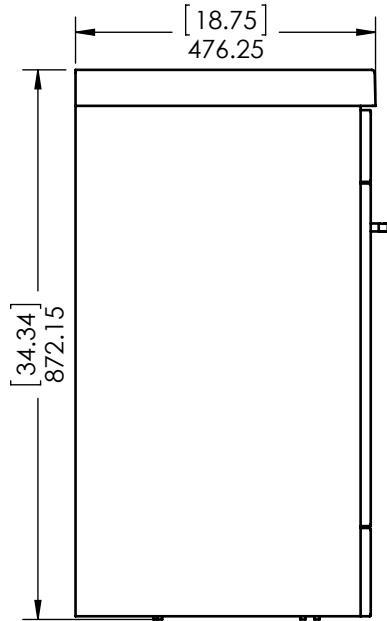

ITEM ID	DESCRIPTION
ST24P2-EE	Stancliff 24.5x18.75x34.34in Vanity w/Vanity Top - Elm Ember
ST24P2-EK	Stancliff 24.5x18.75x34.34in Vanity w/Vanity Top - Elm Sky

REV	ECO#	DESCRIPTION	REV'D BY DATE	CHK'D BY DATE	APRV'D BY DATE
0		New Release	IASV 5/25/17	IASV 5/25/17	IASV 5/25/17