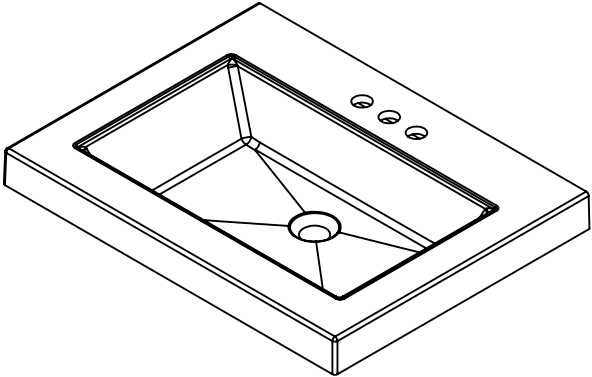

ID	Description	Technology	Status
595479	Vtop Oslo 24.5x18.75 White 4in	Solid White	Approved for production

Rev #	Approved by	Change
0	R. Rubio	Released

NOTE: MAX. WARPAGE
TOLERANCE 1/8"

PROPRIETARY AND CONFIDENTIAL
THE INFORMATION CONTAINED IN THIS DRAWING IS THE
SOLE PROPERTY OF WOODCRAFTERS. ANY
REPRODUCTION IN PART OR AS A WHOLE WITHOUT THE
WRITTEN PERMISSION OF WOODCRAFTERS IS PROHIBITED.

Wood Crafters

SIZE DWG. NO. **A** Vtop Oslo 24.5x18.75 4in

SHEET 1 OF 1
REV: **0**

ITEM ID	DESCRIPTION
ST24P3-EE	Stancliff 24.5in W x 18.75in D x 34.13in H Vanity in Elm Ember with AB Vanity Top in White and Mirror
ST24P3-EK	Stancliff 24.5in W x 18.75in D x 34.13in H Vanity in Elm Skye with AB Vanity Top in White and Mirror
ST24P2-EE	Stancliff 24.5x18.75x34.34in Vanity w/Vanity Top - Elm Ember
ST24P2-EK	Stancliff 24.5x18.75x34.34in Vanity w/Vanity Top - Elm Sky
ST24P2X-EE	Stancliff in 24.5 W x18.75 D x 34.13in H Vanity in Elm Ember with Cultured Marble Vanity Top in White