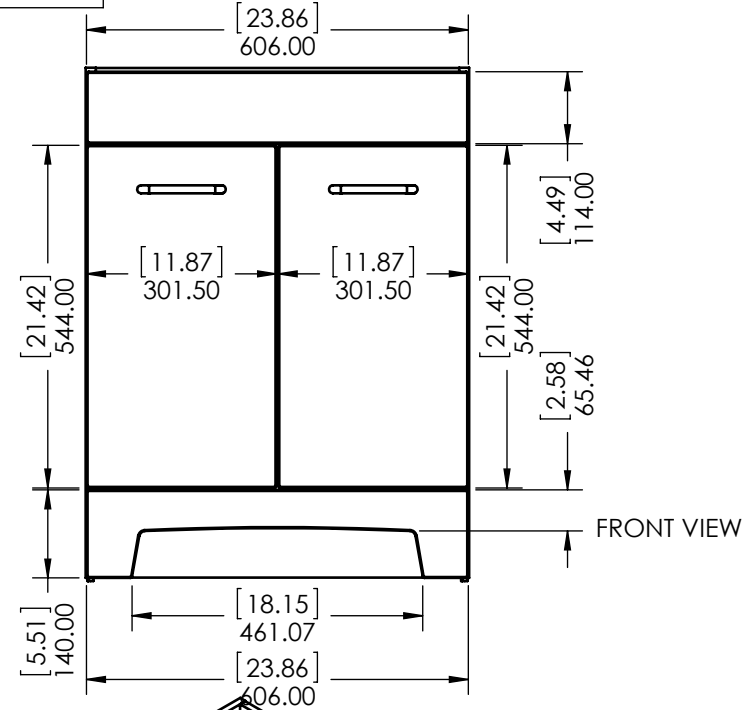

ITEM ID	DESCRIPTION
ST24P3-EE	Stancliff 24.5in W x 18.75in D x 34.13in H Vanity in Elm Ember with AB Vanity Top in White and Mirror
ST24P3-EK	Stancliff 24.5in W x 18.75in D x 34.13in H Vanity in Elm Skye with AB Vanity Top in White and Mirror
ST24P2-EE	Stancliff 24.5x18.75x34.34in Vanity w/Vanity Top - Elm Ember
ST24P2-EK	Stancliff 24.5x18.75x34.34in Vanity w/Vanity Top - Elm Sky
ST24P2X-EE	Stancliff in 24.5 W x18.75 D x 34.13in H Vanity in Elm Ember with Cultured Marble Vanity Top in White

REV	ECO#	DESCRIPTION	REV'D BY DATE	CHK'D BY DATE	APR'D BY DATE
0		New Release	IASV 2/11/16	IASV 2/11/16	IASV 2/11/16
1		New model ST24P3-EK added	IASV 7/14/16	IASV 7/14/16	IASV 7/14/16
2		New models ST24P2-EK, ST24P2-EE & ST24P2X-EE added	IASV 5/25/17	IASV 7/14/16	IASV 7/14/16

PROPRIETARY AND CONFIDENTIAL
THE INFORMATION CONTAINED IN THIS DRAWING IS THE SOLE PROPERTY OF WOODCRAFTERS HOME PRODUCTS L.L.C. ANY REPRODUCTION IN PART OR AS A WHOLE WITHOUT THE WRITTEN PERMISSION OF WOODCRAFTERS HOME PRODUCTS L.L.C. IS PROHIBITED.

UNLESS OTHERWISE SPECIFIED
DIMENSIONS ARE IN mm and [inches] AND TOLERANCES ARE +/- 1.0 [0.04]

DRAWN BY:	IASV	2/11/16
CHECKED BY:	IASV	2/11/16
APPROVED BY:	IASV	2/11/16
DO NOT SCALE DRAWING	SCALE: 1:10	SIZE: A

TITLE:	STANCLIFF ASSEMBLY 24"	
PART NO:	PAGE	REV:
	1 OF 1	2