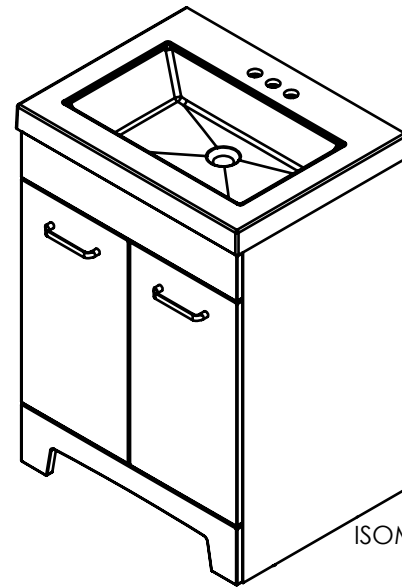

TITLE:	STANCLIFF ASSEMBLY 24"	
PART NO:	PAGE	REV:
	1 OF 1	2

ITEM ID	DESCRIPTION
ST24P2-EE	Stancliff 24.5x18.75x34.34in Vanity w/Vanity Top - Elm Ember
ST24P2-EK	Stancliff 24.5x18.75x34.34in Vanity w/Vanity Top - Elm Sky

REV	ECO#	DESCRIPTION	REV'D BY DATE	CHK'D BY DATE	APRV'D BY DATE
0		New Release	IASV 5/25/17	IASV 5/25/17	IASV 5/25/17

SIDE VIEW

FRONT VIEW

BACK VIEW

ISOMETRIC VIEW

PROPRIETARY AND CONFIDENTIAL
 THE INFORMATION CONTAINED IN THIS DRAWING IS THE SOLE PROPERTY OF WOODCRAFTERS HOME PRODUCTS L.L.C. ANY REPRODUCTION IN PART OR AS A WHOLE WITHOUT THE WRITTEN PERMISSION OF WOODCRAFTERS HOME PRODUCTS L.L.C. IS PROHIBITED.