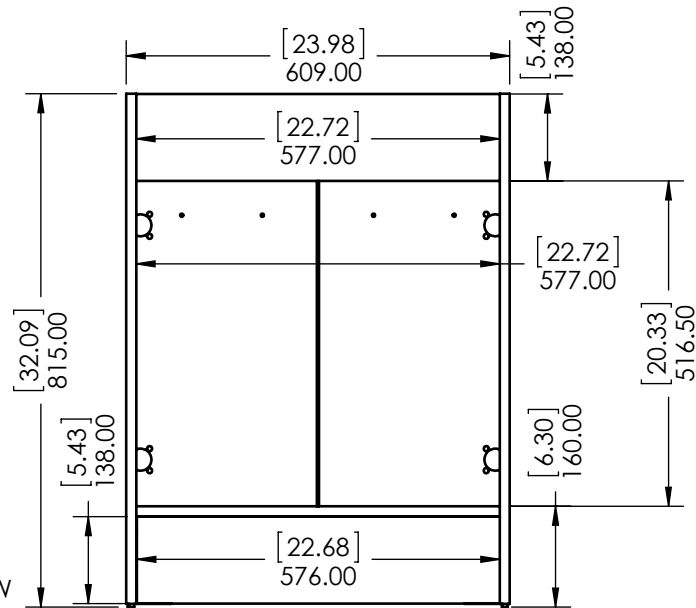

ITEM ID	DESCRIPTION
ST24P3-EE	Stancliff 24.5in W x 18.75in D x 34.13in H Vanity in Elm Ember with AB Vanity Top in White and Mirror
ST24P3-EK	Stancliff 24.5in W x 18.75in D x 34.13in H Vanity in Elm Skye with AB Vanity Top in White and Mirror
ST24P2-EE	Stancliff 24.5x18.75x34.34in Vanity w/Vanity Top - Elm Ember
ST24P2-EK	Stancliff 24.5x18.75x34.34in Vanity w/Vanity Top - Elm Sky
ST24P2X-EE	Stancliff in 24.5 W x18.75 D x 34.13in H Vanity in Elm Ember with Cultured Marble Vanity Top in White

REV	ECO#	DESCRIPTION	REV'D BY DATE	CHK'D BY DATE	APR'D BY DATE
0		New Release	IASV 2/11/16	IASV 2/11/16	IASV 2/11/16
1		New model ST24P3-EK added	IASV 7/14/16	IASV 7/14/16	IASV 7/14/16
2		New models ST24P2-EK, ST24P2-EE & ST24P2X-EE added	IASV 5/25/17	IASV 7/14/16	IASV 7/14/16

PROPRIETARY AND CONFIDENTIAL
THE INFORMATION CONTAINED IN THIS DRAWING IS THE SOLE PROPERTY OF WOODCRAFTERS HOME PRODUCTS L.L.C. ANY REPRODUCTION IN PART OR AS A WHOLE WITHOUT THE WRITTEN PERMISSION OF WOODCRAFTERS HOME PRODUCTS L.L.C. IS PROHIBITED.

UNLESS OTHERWISE SPECIFIED
DIMENSIONS ARE IN mm and [inches] AND TOLERANCES ARE +/- 1.0 [0.04]

DRAWN BY:	IASV	2/11/16
CHECKED BY:	IASV	2/11/16
APPROVED BY:	IASV	2/11/16
DO NOT SCALE DRAWING	SCALE: 1:10	SIZE: A

TITLE:	STANCLIFF ASSEMBLY 24"	
PART NO:	PAGE	REV:
	1 OF 1	2