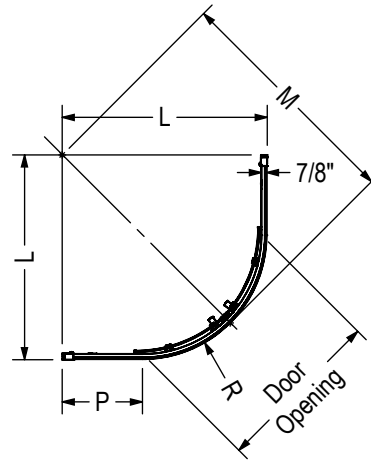

STANDARD

Code	Description	H	M	L	P Adjustable	R	Door Opening	Wall Adjustment
137443	RADIA N-R 32" X 32" X 71.5"	71 5/8"	36 1/8"	29 15/16"	11 11/16" - 12 3/8"	14 9/16"	17 1/8"	3/4"
137444	RADIA N-R 36" X 36" X 71.5"	71 5/8"	39 5/8"	34 3/16"	12 1/4" - 13"	20 11/16"	20 7/8"	3/4"
137445	RADIA N-R 40" X 40" X 71.5"	71 5/8"	44 9/16"	37 11/16"	15 13/16" - 16 1/2"	20 11/16"	22"	3/4"

All dimensions are approximate. Structure measurements must be verified against the unit to ensure proper fit.