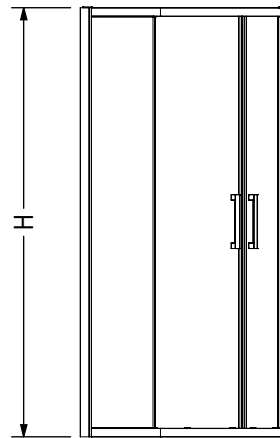

STANDARD

Code	Description	H	M	L	P Adjustable	R	Door Opening	Wall Adjustment
137443	RADIA N-R 32" X 32" X 71.5"	71 5/8"	36 1/8"	29 15/16"	11 11/16" - 12 3/8"	14 9/16"	17 1/8"	3/4"
137444	RADIA N-R 36" X 36" X 71.5"	71 5/8"	39 5/8"	34 3/16"	12 1/4" - 13"	20 11/16"	20 7/8"	3/4"
137445	RADIA N-R 40" X 40" X 71.5"	71 5/8"	44 9/16"	37 11/16"	15 13/16" - 16 1/2"	20 11/16"	22"	3/4"

All dimensions are approximate. Structure measurements must be verified against the unit to ensure proper fit.