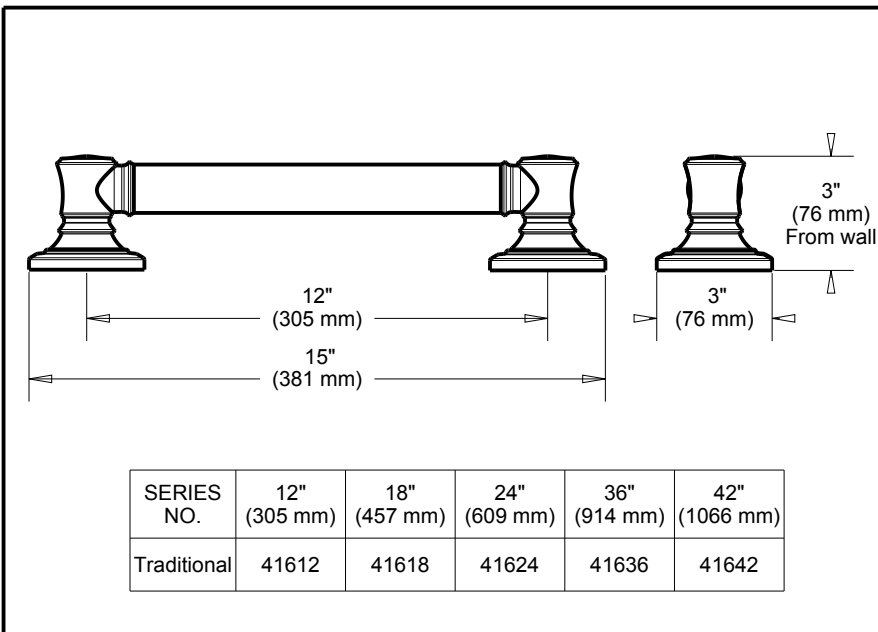

ACCESSORIES

- Traditional™ Bath Safety Collection
- Meets ADA Standards
- 12" Grab Bar
- 18" Grab Bar
- 24" Grab Bar
- 36" Grab Bar
- 42" Grab Bar

Submitted Model No.: _____

Specific Features: _____

STANDARD SPECIFICATIONS: