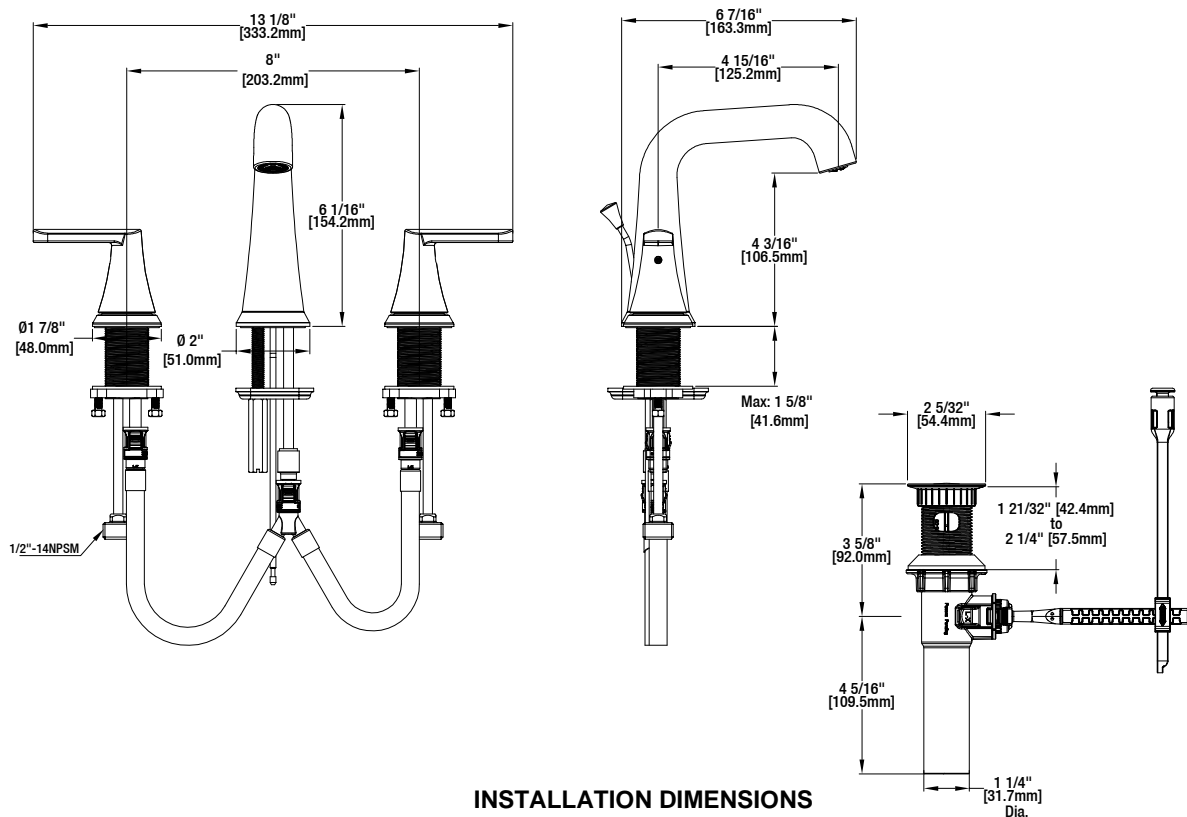

Jax 8 in. Widespread 2-Handle High-Arc Bathroom Faucet

FEATURES

- Requires 3-Hole Sink with 8" On-Center
- 1/2" IPS Connections
- Max Flow Rate: 1.2 gpm (4.5 L/min) at 60 psi
- Max Countertop Thickness: 1 5/8"
- Spout Reach: 4 15/16"
- Spout Height: 4 3/16"
- 1/4 Turn ceramic for Lifetime Drip-free Operation
- With ClickInstall™ Drain Assembly
- With Zinc Lever Handle

MODEL	SKU #	FINISH
67705W-6001	206777981	Chrome
67705W-6035	206929496	Polished Nickel

WARRANTY

- Limited Lifetime Warranty

Glacier Bay reserves the right to make changes in specifications and materials and to change and discontinue models, both without notice or obligation. Dimensions are for reference only.