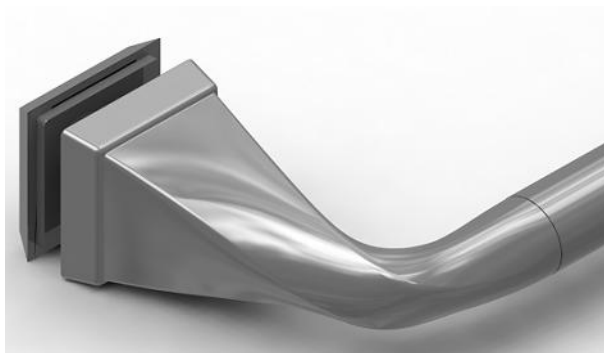

NOTE: Not compatible with Delta Traditional or Delta Contemporary Track Kits

WARRANTY: 5 Year Limited Warranty.

see what Delta can do

Shower Door

EVERLY™ HANDLE

MATERIALS: Zinc Posts for all
 Aluminum Bar: Brushed Nickel, Oil Rubbed Bronze and Matte Black.
 Stainless Steel Bar: Polished Chrome.

INSTALLATION: Detailed Instructions and Hardware Included for Easy Installation.

UNIQUE FEATURE: Coordinates with Delta® Faucets and Bath Hardware.
 Compatible with All Delta® Sliding Bathtub or Shower Doors.