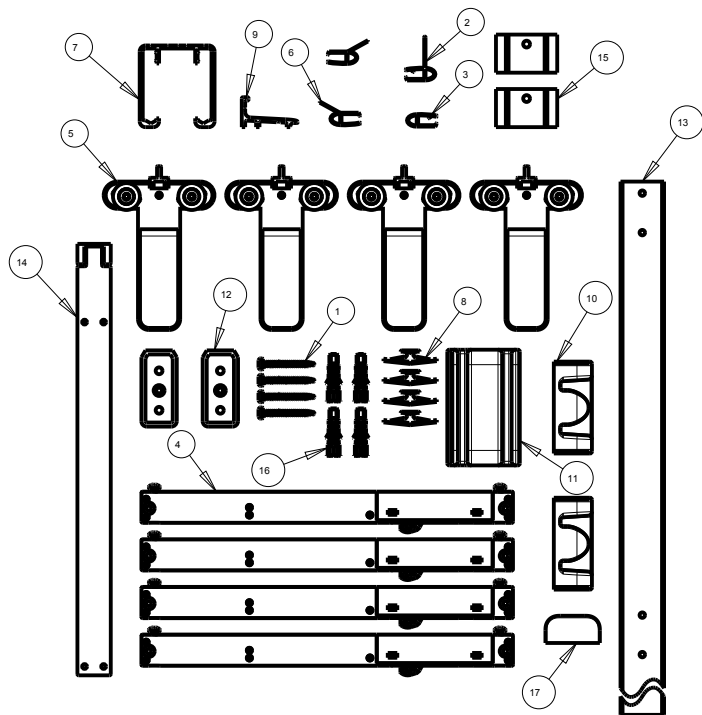

SHOWER DOOR

SLIDING MOD STYLE SHOWER TRACK 48-60"

ID	DESCRIPTION	QTY	MATERIAL
1	#8-18 X 1.5" LONG PHILLIPS HEAD	4	SS
2	6mm Blade Seal	1	PVC
3	6mm Bumper Seal	1	PVC
4	6mm Damper	4	ASSEMBLY
5	6mm Door Roller Assembly	4	ASSEMBLY
6	6mm Outer Angle Blade Seal	2	PVC
7	6mm Top Track	1	AL6463
8	Acrylic Wall Anchor	4	NYLON
9	Bottom Track	1	AL6463
10	Bumper	2	PVC
11	Center Divider	1	NYLON
12	Collar Bracket	2	ZINC_DIE_CAST
13	Collar Bracket Template	1	AL6063
14	Damper Drilling Template	1	NYLON
15	Retention Plate	2	NYLON
16	Tile Wall Anchors	4	PVC
17	Trim Cap	1	PVC

UNIQUE FEATURE: Constructed of Corrosion Resistant Anodized Aluminum.
48" - 60" Track Assembly Kit
Fits 48" Shower Doors with an Opening min/max of 43 3/8" - 47 3/8" (110cm-120cm),
with a Height of 71 1/2" (182cm).
Fits 60" Shower Doors with an Opening min/max of 50 1/8" - 58 1/2" (127cm-149cm),
with a Height of 71 1/2" (182cm).

NOTE: Height of 74" (188cm) Required for installation
Compatible with all 1/4 inch (6mm) Delta Shower Glass

WARRANTY: 5 Year Limited Warranty.

see what Delta can do

TECHNICAL DATA

Shower Door

3/8"(10mm) SLIDING SHOWER 48 & 60" GLASS PANELS

MATERIALS: 3/8" (10mm) Tempered Glass Panels.

INSTALLATION: Detailed Instructions and Hardware Included in Track Kit (Sold separately) for Easy Installation.

UNIQUE FEATURES: Spot Guard Easy Clean Coating.