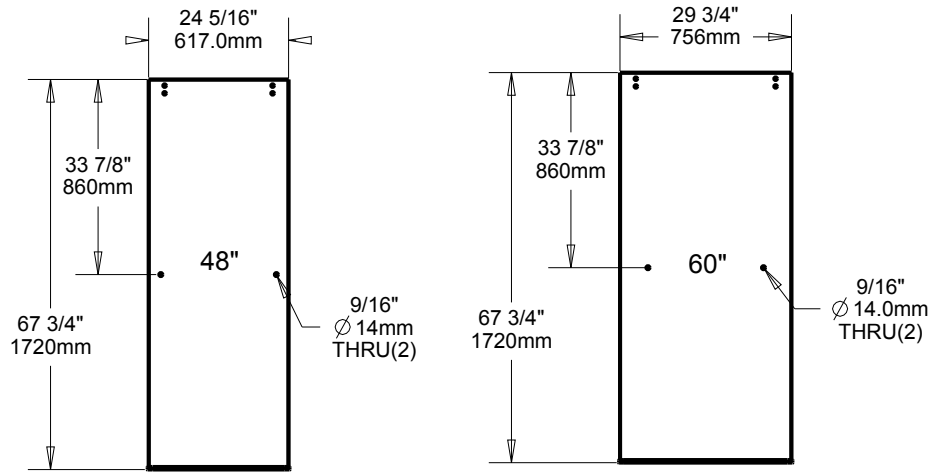

SHOWER DOOR

SLIDING MOD STYLE SHOWER TRACK 48-60"

ID	DESCRIPTION	QTY	MATERIAL
1	#8-18 X 1.5" LONG PHILLIPS HEAD	4	SS
2	6mm Blade Seal	1	PVC
3	6mm Bumper Seal	1	PVC
4	6mm Damper	4	ASSEMBLY
5	6mm Door Roller Assembly	4	ASSEMBLY
6	6mm Outer Angle Blade Seal	2	PVC
7	6mm Top Track	1	AL6463
8	Acrylic Wall Anchor	4	NYLON
9	Bottom Track	1	AL6463
10	Bumper	2	PVC
11	Center Divider	1	NYLON
12	Collar Bracket	2	ZINC_DIE_CAST
13	Collar Bracket Template	1	AL6063
14	Damper Drilling Template	1	NYLON
15	Retention Plate	2	NYLON
16	Tile Wall Anchors	4	PVC
17	Trim Cap	1	PVC

UNIQUE FEATURE: Constructed of Corrosion Resistant Anodized Aluminum.
48" - 60" Track Assembly Kit
Fits 48" Shower Doors with an Opening min/max of 43 3/8" - 47 3/8" (110cm-120cm),
with a Height of 71 1/2" (182cm).
Fits 60" Shower Doors with an Opening min/max of 50 1/8" - 58 1/2" (127cm-149cm),
with a Height of 71 1/2" (182cm).

NOTE: Height of 74" (188cm) Required for installation
Compatible with all 1/4 inch (6mm) Delta Shower Glass

WARRANTY: 5 Year Limited Warranty.

see what Delta can do

TECHNICAL DATA

Shower Door

3/8"(10mm) SLIDING SHOWER 48 & 60" GLASS PANELS

Available in Clear, Rain and Niebla.
Includes Pre-Installed Clear Bottom Glazing.

MOD:

48": Fits Doors with an Opening min/max of 43 3/8" - 47 3/8" (110cm - 120cm)
60": Fits Doors with an Opening min/max of 50 1/8" - 58 1/2" (127cm - 149cm)