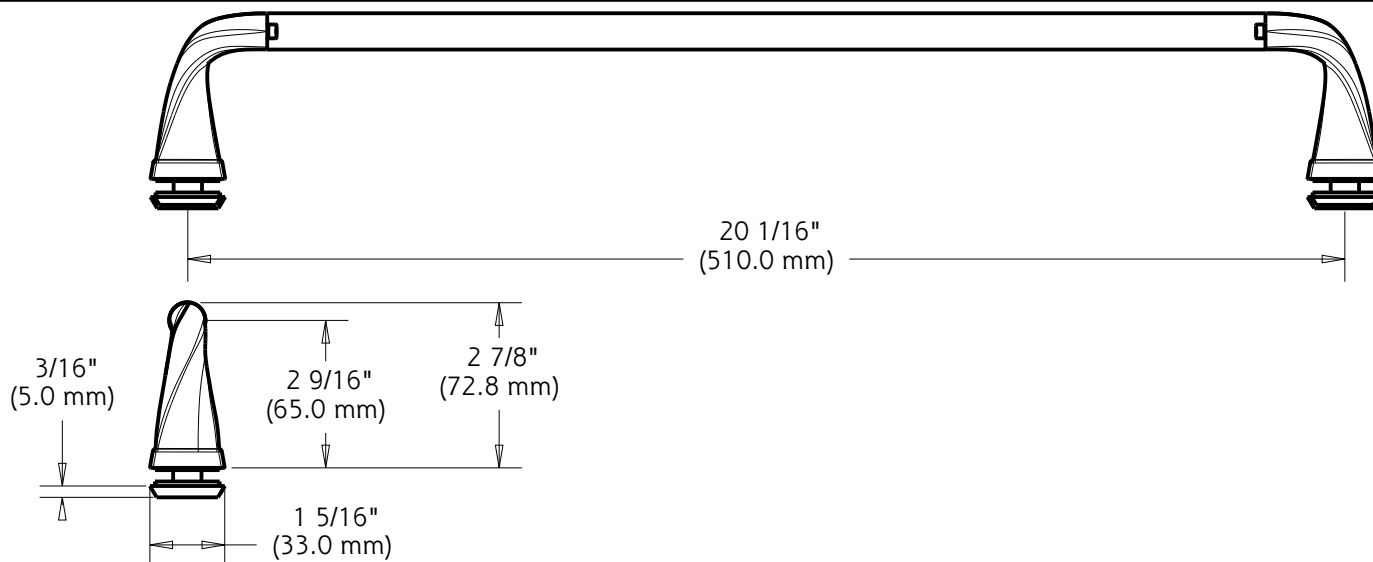

Shower Door

EVERLY™ HANDLE

MATERIALS: Zinc Posts for all
Aluminum Bar: Brushed Nickel, Oil Rubbed Bronze and Matte Black.
Stainless Steel Bar: Polished Chrome.

INSTALLATION: Detailed Instructions and Hardware Included for Easy Installation.

UNIQUE FEATURE: Coordinates with Delta® Faucets and Bath Hardware.
Compatible with All Delta® Sliding Bathtub or Shower Doors.

WARRANTY: 5 Year Limited Warranty.

see what Delta can do