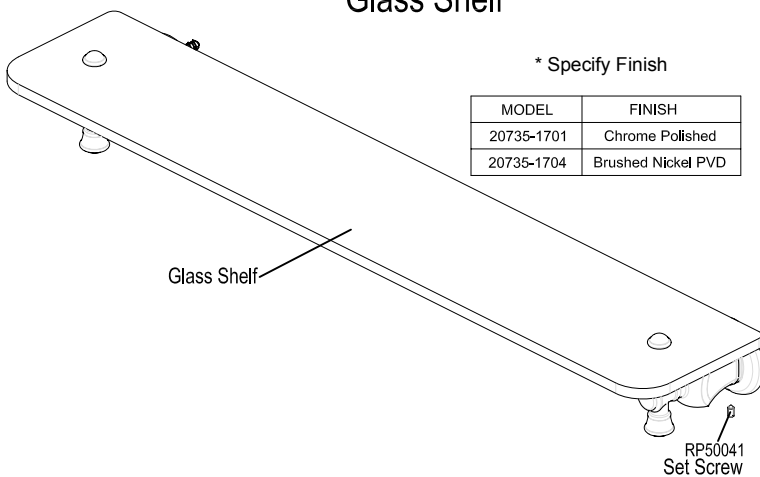

Glass Shelf

* Specify Finish

MODEL	FINISH
20735-1701	Chrome Polished
20735-1704	Brushed Nickel PVD