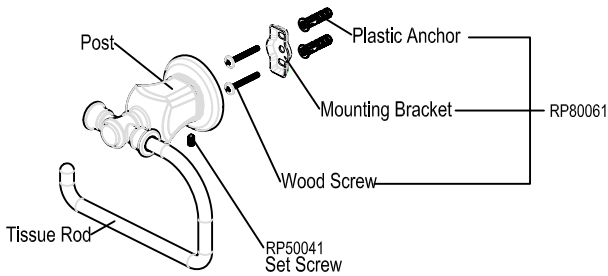

Tissue Holder

* Specify Finish

MODEL	FINISH
20735-2001	Chrome Polished
20735-2004	Brushed Nickel PVD
20735-2024H	Antique Bronze