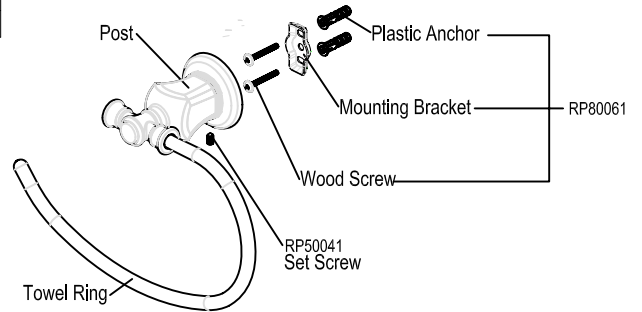

* Specify Finish

MODEL	FINISH
20735-2201	Chrome Polished
20735-2204	Brushed Nickel PVD
20735-2224H	Antique Bronze

Double Robe Hook

Towel Bar

* Specify Finish

MODEL	FINISH
20735-0101/0201	Chrome Polished
20735-0104/0204	Brushed Nickel PVD
20735-0124H/0224H	Antique Bronze

* Specify Finish

MODEL	FINISH
20735-0501	Chrome Polished
20735-0504	Brushed Nickel PVD
20735-0524H	Antique Bronze

Tissue Holder

* Specify Finish

MODEL	FINISH
20735-2001	Chrome Polished
20735-2004	Brushed Nickel PVD
20735-2024H	Antique Bronze

Towel Ring

* Specify Finish

MODEL	FINISH
20735-1301	Chrome Polished
20735-1304	Brushed Nickel PVD

24" Double Towel Bar