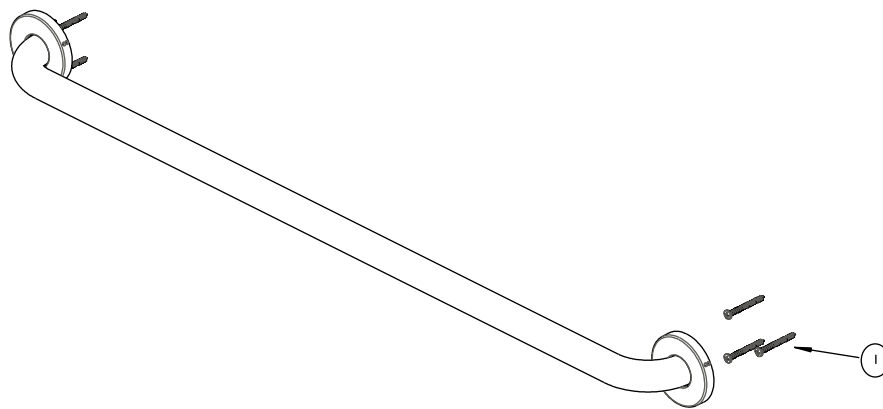

Replacement Parts List

Combo Model#	Separated Lota Model#
20135-03202-89	20135-03202-36
	20135-03202-42

36 in.x1-1/4 in.Concealed Screw Grab Bar

MODEL	SKU#	FINISH
20135-03202-36	206767689	BSS (Brushed Stainless Steel)

Part	Description	Part Number
1	Wood Screw	RP3039

*Specify Finish

Many replacement cartridges, aerators, and drain assemblies can be purchased at your local The Home Depot store or online at HOMEDEPOT.COM

To Order Parts Call: 1-855-HD-GLACIER

Rev. 01

Replacement Parts List

42 in.x1-1/4 in.Concealed Screw Grab Bar

MODEL	SKU#	FINISH
20135-03202-42	206767716	BSS (Brushed Stainless Steel)

Part	Description	Part Number
1	Wood Screw	RP3039