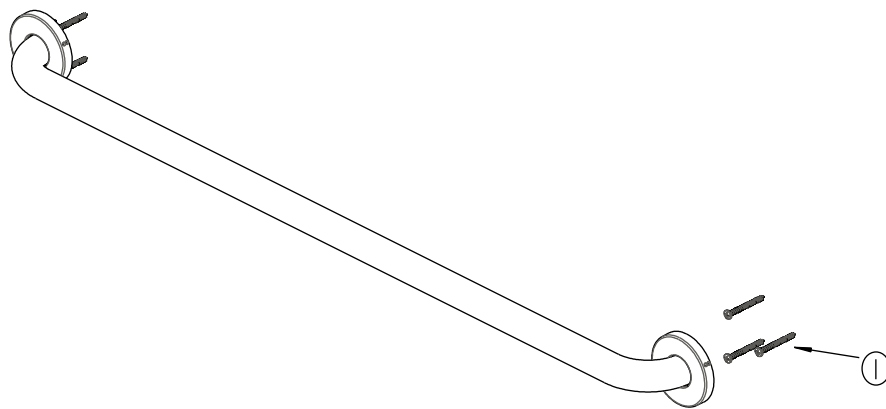

Replacement Parts List

Combo Model#	Separated Lota Model#
20135-03202-89	20135-03202-36
	20135-03202-42

36 in.x1-1/4 in.Concealed Screw Grab Bar

MODEL	SKU#	FINISH
20135-03202-36	206767689	BSS (Brushed Stainless Steel)

Part	Description	Part Number
1	Wood Screw	RP3039

*Specify Finish

Many replacement cartridges, aerators, and drain assemblies can be purchased at your local The Home Depot store or online at HOMEDEPOT.COM

To Order Parts Call: 1-855-HD-GLACIER

Rev. 01

Replacement Parts List

42 in.x1-1/4 in.Concealed Screw Grab Bar

MODEL	SKU#	FINISH
20135-03202-42	206767716	BSS (Brushed Stainless Steel)

Part	Description	Part Number
1	Wood Screw	RP3039