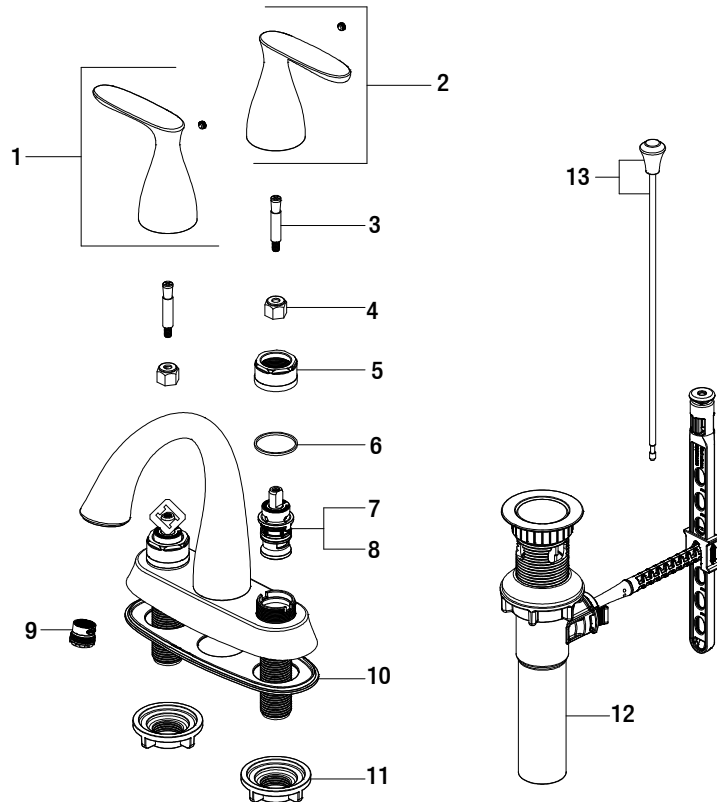

Replacement Parts List

Meansville 4 in. Centerset Two-Handle Lavatory Faucet in Bronze

MODEL	SKU #	FINISH
HD67302W-6127D	306069249	Bronze

Many replacement parts can be purchased online or at your local store. Please use the table below to identify the part SKU number needed, go to HOMEDEPOT.COM, and check for online and store availability. If you can't find the part you are looking for, please call 1-855-HD-GLACIER.

Part	Description	Part #	Internet SKU #	Store SKU #
1	Handle assembly H	RP1364827D		
2	Handle assembly C	RP1364927D		
3	Connector	RP50119		
4	Inverter	RP64044	206671349	
5	Bonnet nut	RP70193	206671342	
6	Washer	RP64123		
7	Cartridge H	RP20067	301158139	

Part	Description	Part #	Internet SKU #	Store SKU #
8	Cartridge C	RP20068	301158129	
9	Aerator	RP30187		
10	Gasket	RP80436		
11	Mounting nut	RP56001	203193994	579276
12	ClickInstall™ drain assembly	RP4022827D		
13	Lift rod	RP4029727D		