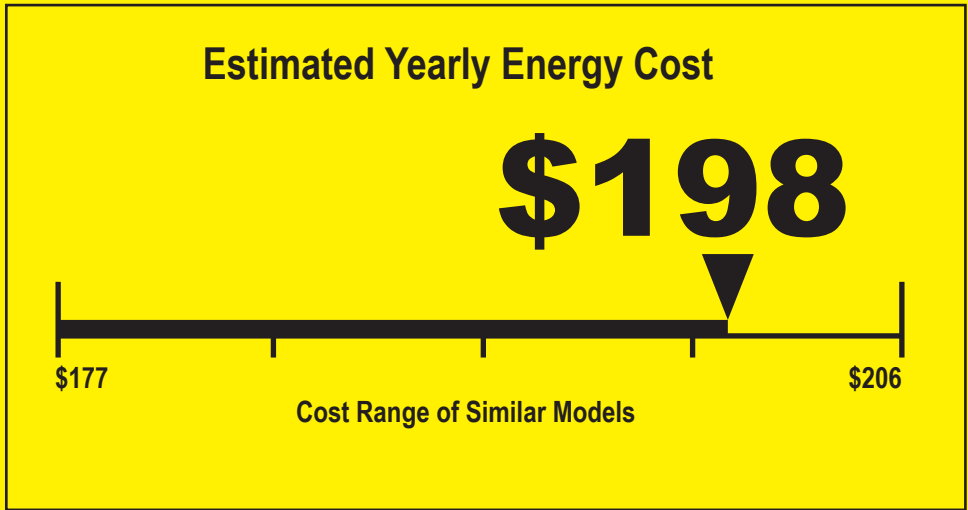

ENERGYGUIDE

Water Heater - Natural Gas

Tank Size (Storage Capacity): 39 gallons

Rheem Sales Company, Inc.

Model XG40S06PV32U0

Q99999

First Hour Rating

(Now much hot water you get in the first hour of use)

very small	low	medium 64 Gallons	high
------------	-----	------------------------------	------

Estimated Yearly Energy Use

- Your cost will depend on your utility rates and use.
- Cost range based only on models fueled by natural gas with a medium first hour rating (51 to less than 75 gallons)
- Estimated energy cost is based on a national average natural gas cost of \$1.09 per therm.
- Estimated yearly energy use: 182 therms