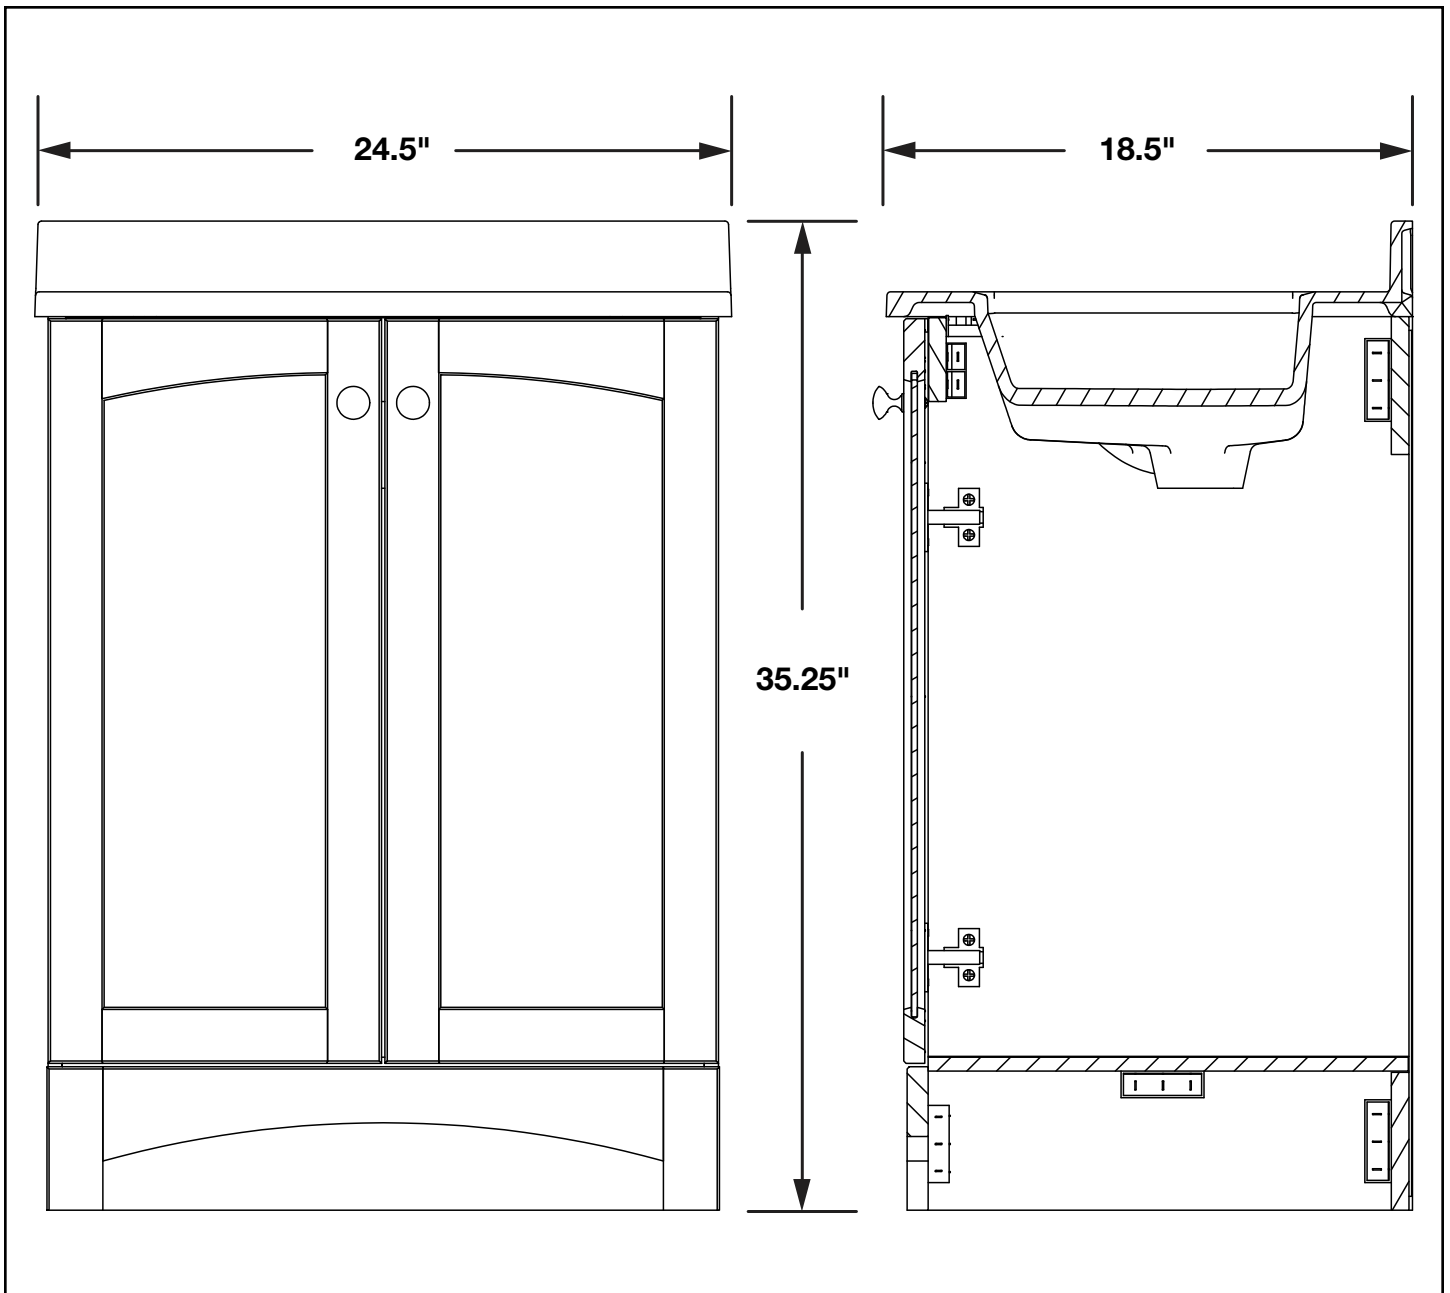

### 24" Vanity Cabinet with Top PPMELCHT24Y

The information contained in this drawing is the sole property of RSI Home Products.  
Any reproduction in part or as a whole without the written permission of RSI Home Products is prohibited.