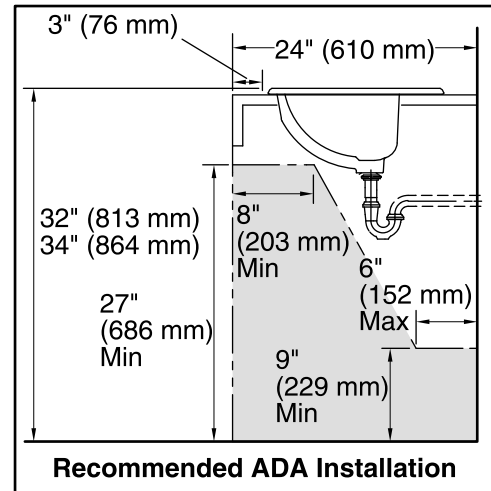

Pennington®
Countertop Bathroom Sink
K-R2196-4

Features

- 4-inch center faucet holes.
- Oval basin.
- Overflow drain.

Material

- Vitreous china.

Installation

- Drop-in

Recommended Products/Accessories

K-8998 P-Trap

Included Components

Additional Components:
Cut-out template

ADA

Codes/Standards

ASME A112.19.2/CSA B45.1
ADA
ICC/ANSI A117.1

KOHLER® One-Year Limited Warranty

See website for detailed warranty information.

Available Colors/Finishes

Color tiles intended for reference only.

Color Code Description

	0	White
--	---	-------

Technical Information

All product dimensions are nominal.

Installation:	Drop-in
Bowl area:	Bowl depth: 10" (254 mm) With overflow: Yes Water depth: 4" (102 mm)
Faucet hole spacing:	4" (102 mm)
Faucet hole(s):	1-1/4" (32 mm)
Soap/Lotion hole:	1-1/4" (32 mm)
Drain hole:	1-3/4" (44 mm)
Template:	1002970-7, required, included