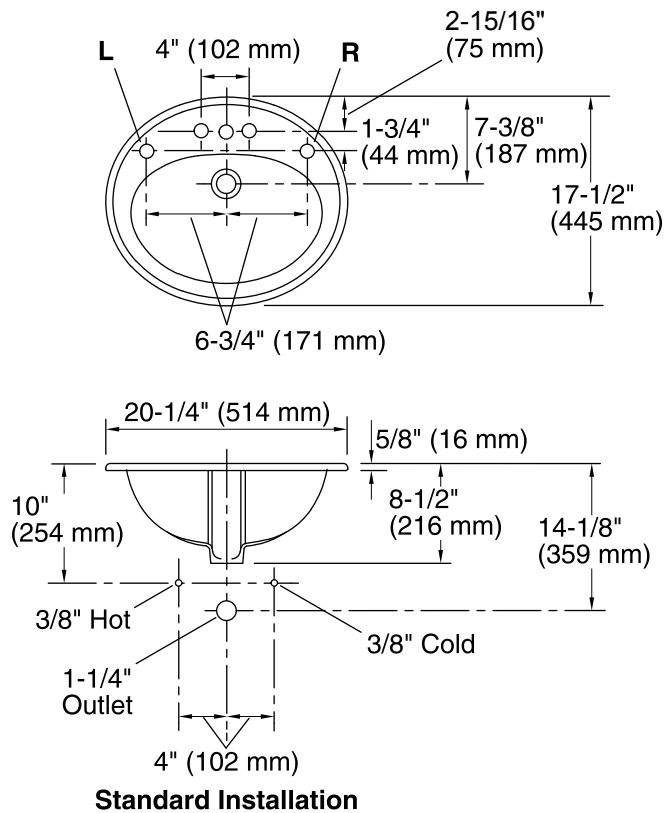

Pennington®
Countertop Bathroom Sink
K-R2196-4

Features

- 4-inch center faucet holes.
- Oval basin.
- Overflow drain.

Material

- Vitreous china.

Installation

- Drop-in

Recommended Products/Accessories

K-8998 P-Trap

Included Components

Additional Components:
Cut-out template

ADA

Codes/Standards

ASME A112.19.2/CSA B45.1
ADA
ICC/ANSI A117.1

KOHLER® One-Year Limited Warranty

See website for detailed warranty information.

Available Colors/Finishes

Color tiles intended for reference only.

Color Code Description

	0	White
--	---	-------

Technical Information

All product dimensions are nominal.

Installation:	Drop-in
Bowl area:	Bowl depth: 10" (254 mm) With overflow: Yes Water depth: 4" (102 mm)
Faucet hole spacing:	4" (102 mm)
Faucet hole(s):	1-1/4" (32 mm)
Soap/Lotion hole:	1-1/4" (32 mm)
Drain hole:	1-3/4" (44 mm)
Template:	1002970-7, required, included