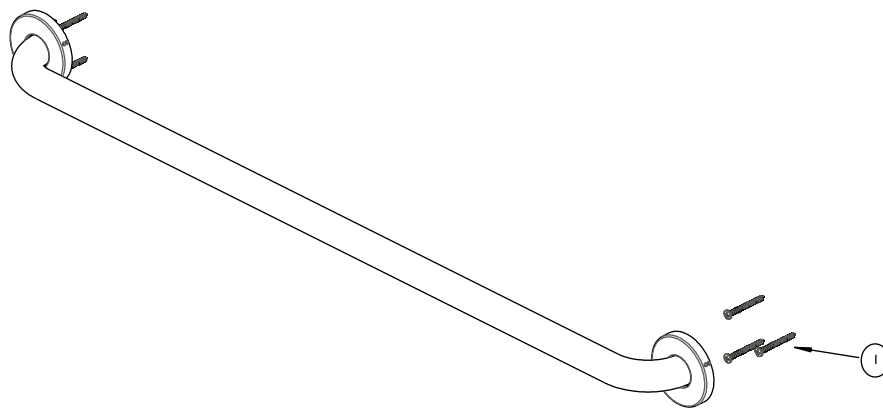

# Replacement Parts List

42 in.x1-1/4 in.Concealed Screw Grab Bar

MODEL	SKU#	FINISH
20135-03202-42	240927	BSS(Brushed Stainless Steel)

Part	Description	Part Number
1	Wood Screw	RP3039

\*Specify Finish

Many replacement cartridges, aerators, and drain assemblies can be purchased at your local The Home Depot store or online at [HOMEDEPOT.COM](http://HOMEDEPOT.COM)

To Order Parts Call: 1-855-HD-GLACIER

Rev. 01