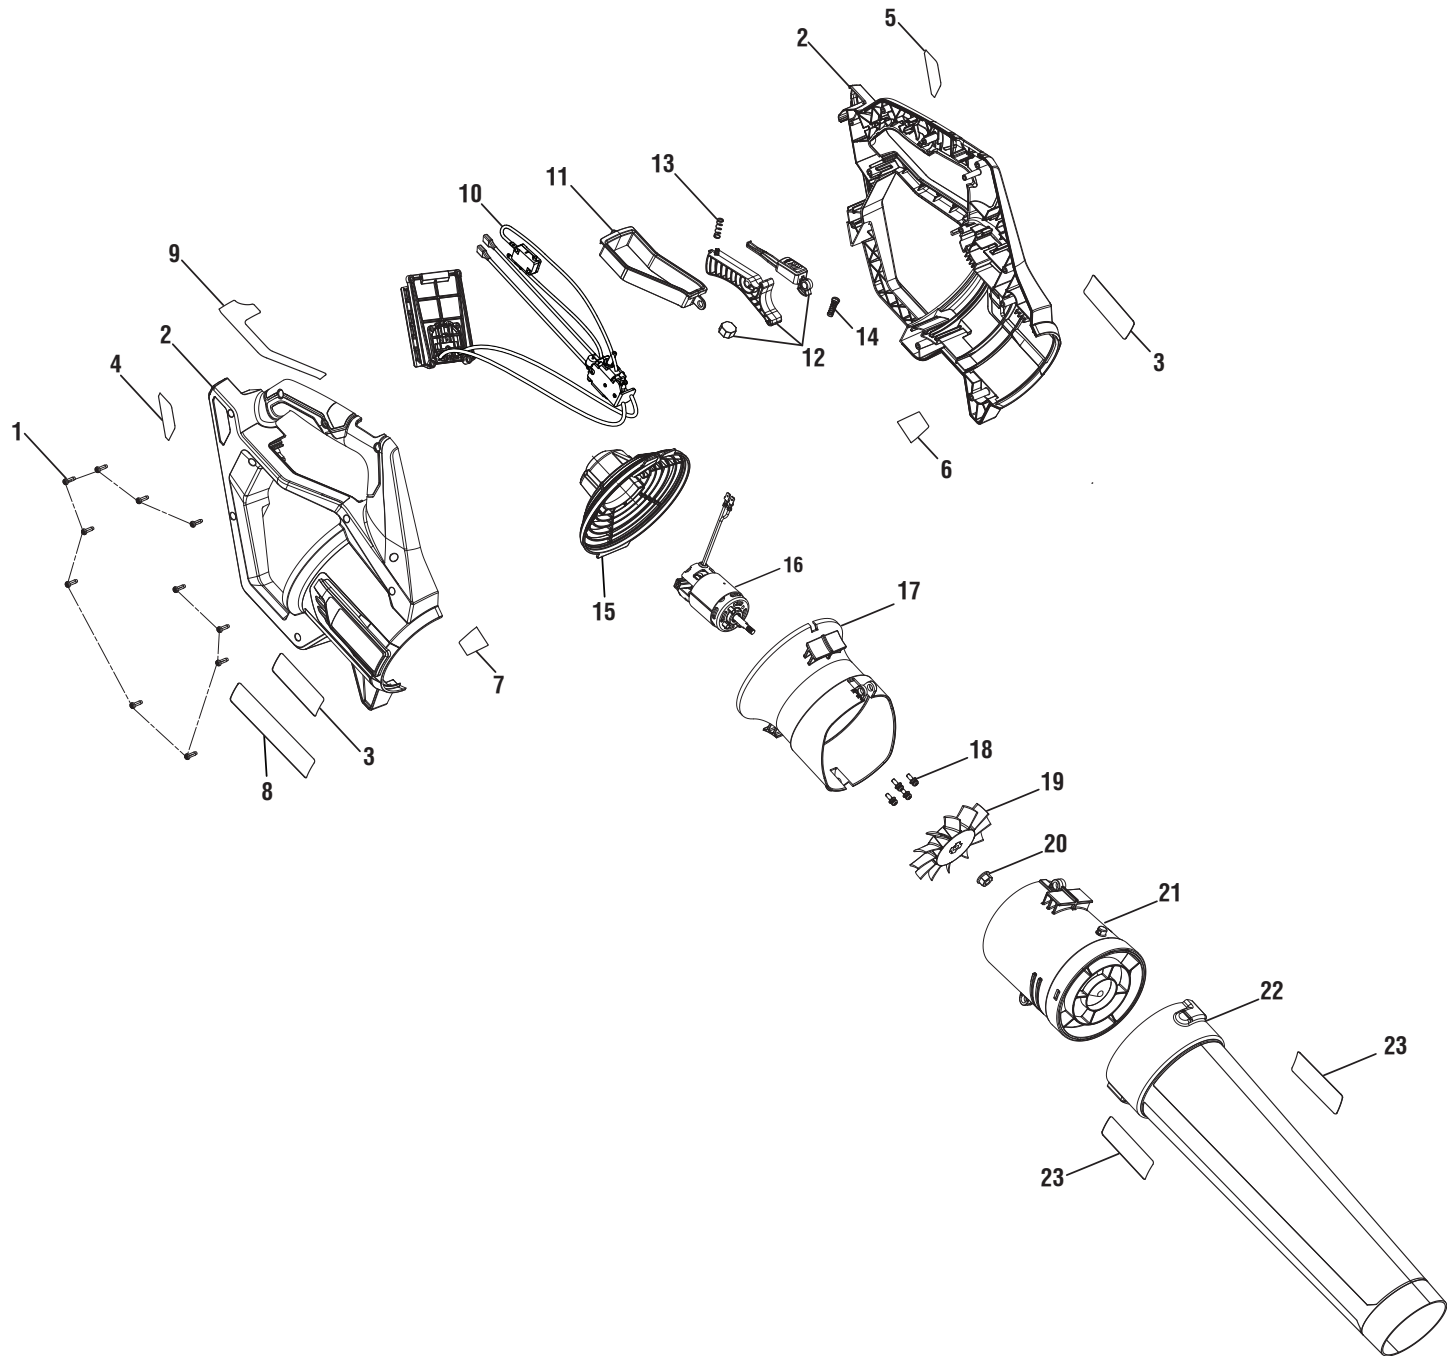

RYOBI BLOWER – ITEM NO. RY40406

PARTS LIST

KEY NO.	PART NUMBER	DESCRIPTION	QTY
1	661817001	Screw (M4 x 14 mm, T15 Torx Pan Hd.)	11
2	314930001	Handle Housing Assembly (Inc. Key Nos. 3-9).....	1
3	940304771	Logo Label	2
4	940851472	40V Label (Right).....	1
5	940851475	40V Label (Left)	1
6	941588304	Data Label (Left).....	1
7	941588305	Data Label (Right).....	1
8	940851473	Warning Label (Spanish & French).....	1
9	940657324	Warning Icon Label	1
10	314929001	Battery Holder & Switches Assembly	1
11	537643001	Wire Cover	1
12	205103001	Trigger Switch Assembly.....	1
13	671073001	Compression Spring	1
14	679973002	Trigger Spring.....	1
15	537640001	Inlet Housing Cover.....	1
16	742510001	Motor (40 volt).....	1
17	537639001	Motor Mounting Housing	1
18	661875002	Screw w/Washer (#10-24 x 15 mm, Pan Hd.).....	4
19	537642001	Fan	1
20	678128002	Lock Nut (M8).....	1
21	314928001	Outlet Housing Assembly	1
22	314931001	Blower Tube Assembly (Inc. Key No. 23)	1
23	940851495	Jet Fan Logo Label	2
	Not Shown		
	995000714	Operator's Manual	
	12-5-18		
	(Rev:01)