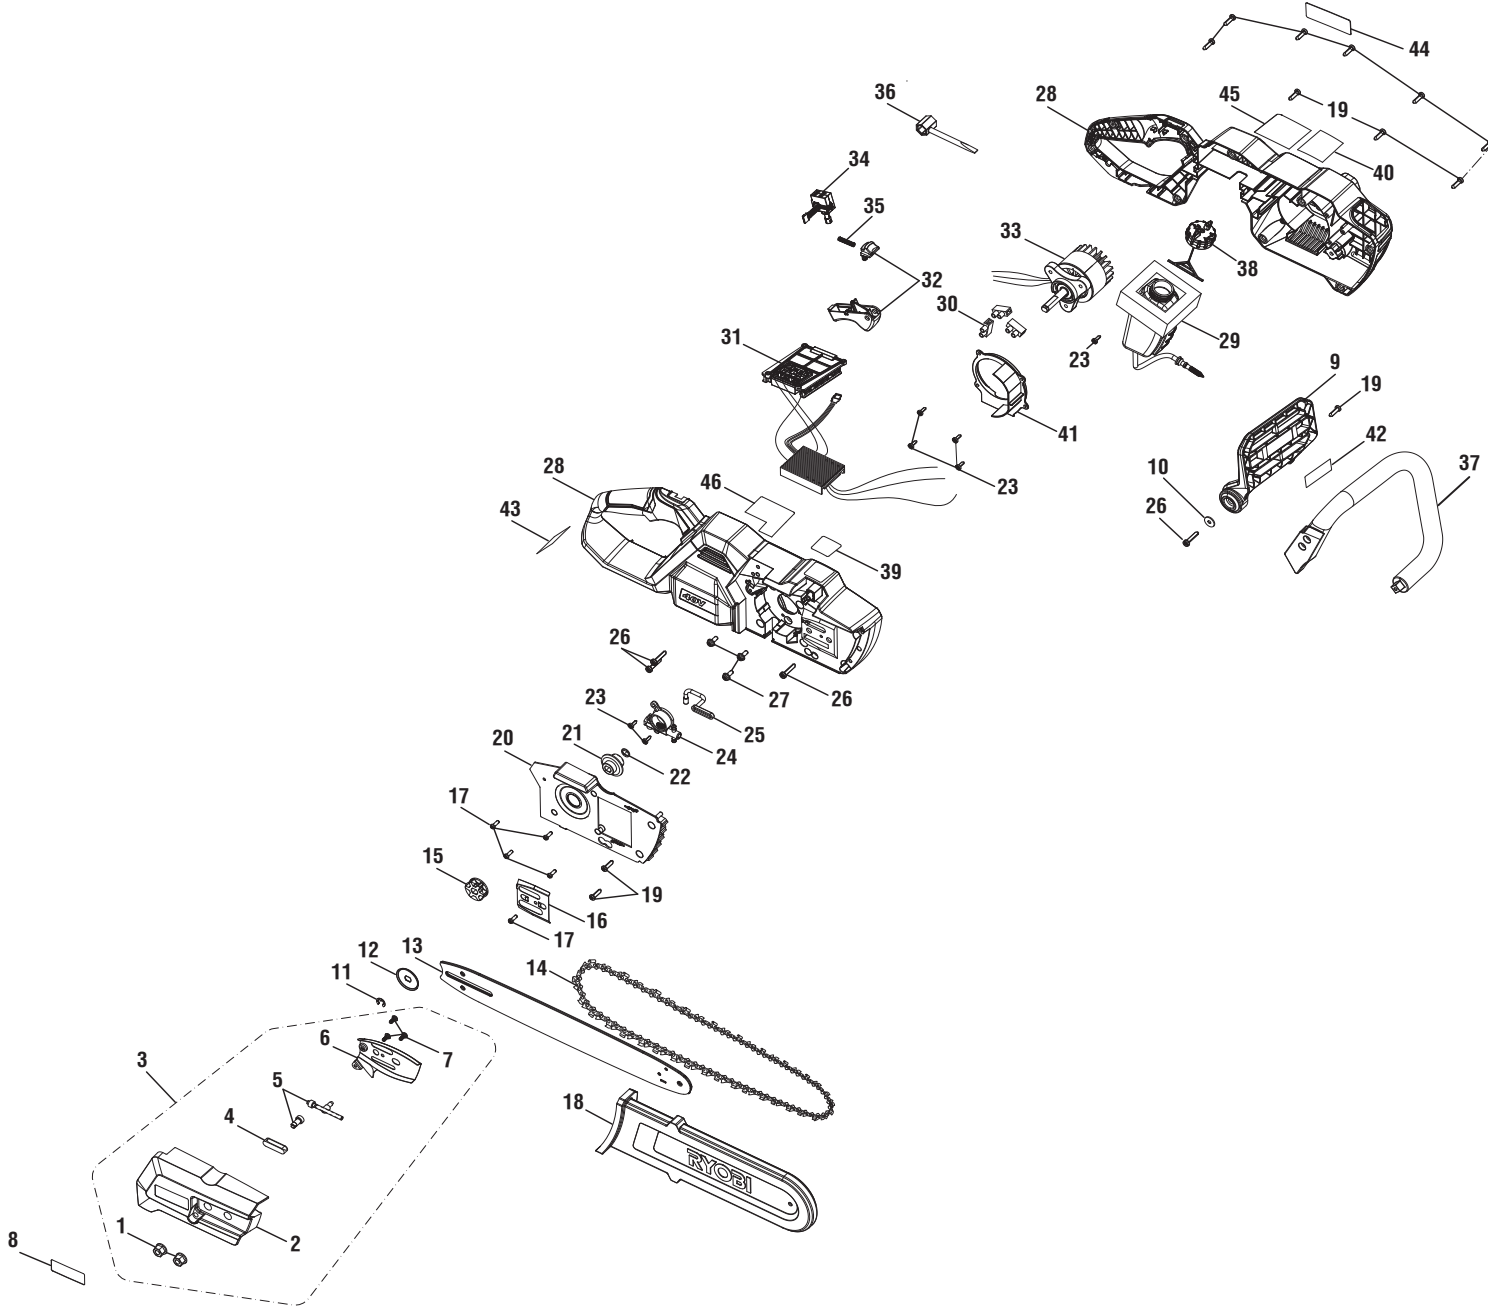

RYOBI 40 VOLT CHAIN SAW – MODEL NUMBER RY40503

## RYOBI 40 VOLT CHAIN SAW – MODEL NUMBER RY40503

The model number will be found on a label attached to the motor housing. Always mention the model number in all correspondence regarding your **CHAIN SAW** or when ordering repair parts.