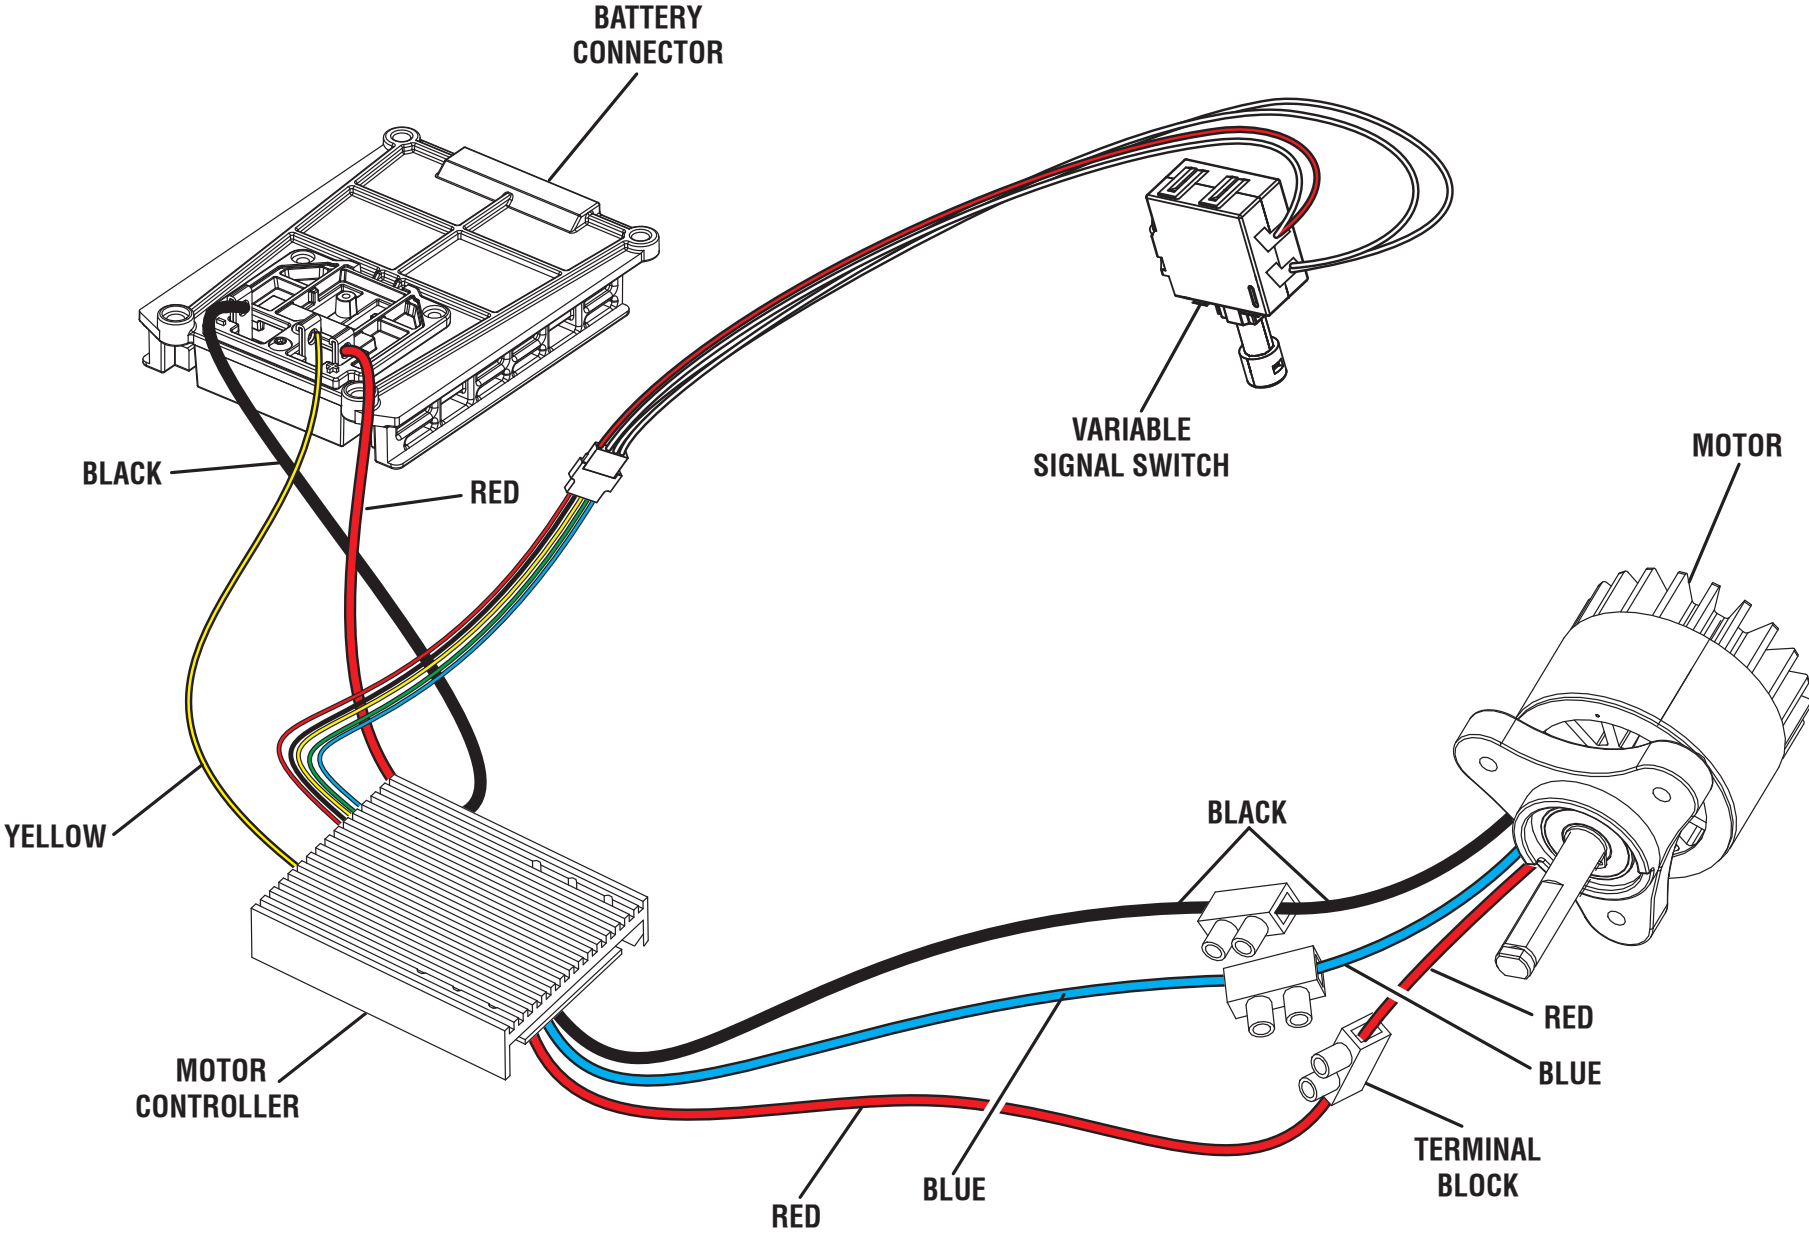

RYOBI 40 VOLT CHAIN SAW – MODEL NUMBER RY40503

The model number will be found on a label attached to the motor housing. Always mention the model number in all correspondence regarding your **CHAIN SAW** or when ordering repair parts.

PARTS LIST

KEY NO.	PART NUMBER	DESCRIPTION	QTY	KEY NO.	PART NUMBER	DESCRIPTION	QTY
1	678339003	Hex Nut (5/16-18)	2	26	662053001	Screw (M5 x 25, T25 Torx Pan Hd.).....	4
2	205119001	Bar Cover (Inc. Key No. 8)	1	27	662052002	Screw (M5 x 8 mm, T25 Torx Pan Hd.).....	3
3	205118001	Bar Cover Assembly (Inc. Key Nos. 1-2 & 4-8).....	1	28	205116001	Housing Assembly (Inc. Key Nos. 39-40 & 43-46)	1
4	563443001	Rubber Plate.....	1	29	314746001	Oil Tank Assembly	1
5	205120001	Driving Adjustment Gear Assembly.....	1	30	900876003	Terminal Block	3
6	658138001	Guide Plate	1	31	314747001	Motor Controller and Battery Connector Assembly	1
7	660922001	Screw (M4 x 12 mm, T20 Torx Pan Hd.).....	3	32	205117001	Switch Trigger & Lock Out Button Assembly	1
8	941851104	Bar Cover Logo Label.....	1	33	742089004	Motor	1
9	205115001	Guard Assembly (Inc. Key No. 42).....	1	34	760579005	Switch.....	1
10	638988001	Washer.....	1	35	694143001	Spring	1
11	636159001	E-ring	1	36	612330001	Wrench	1
12	635367001	Cap Washer	1	37	537276001	Front Handle	1
13	314675001	Bar (14 in.).....	1	38	306888001	Oil Tank Cap Assembly.....	1
14	682006004	Chain (14 in.).....	1	39	941851111	Warning Icon Label (Right)	1
15	612313001	Sprocket	1	40	941851110	Warning Icon Label (Left).....	1
16	635335001	Guide Bar Plate	1	41	537280001	Volute Cover	1
17	662083001	Screw (M4 x 12 mm, T20 Torx Pan Hd.).....	5	42	941851105	Logo Label.....	1
18	580491001	Scabbard	1	43	941851106	Data Label	1
19	662051001	Screw (M5 x 19 mm, T20 Torx Pan Hd.).....	12	44	941851102	Motor Side Logo Label	1
20	537277001	Cover Housing.....	1	45	941851109	Warning Label (English/Spanish, Left).....	1
21	537485001	Oil Pump Drive.....	1	46	941851108	Warning Label (English/French, Right)	1
22	658198001	Washer.....	1	Not Shown:			
23	660608001	Screw (M4 x 12 mm, T-20 Torx Pan Hd.).....	7	995000684	Operator's Manual		
24	309516002	Oil Pump	1	12-18-18			
25	565069001	Oil Output Tube	1	(Rev:01)			

RYOBI 40 VOLT CHAIN SAW – MODEL NUMBER RY40503

WIRING DIAGRAM