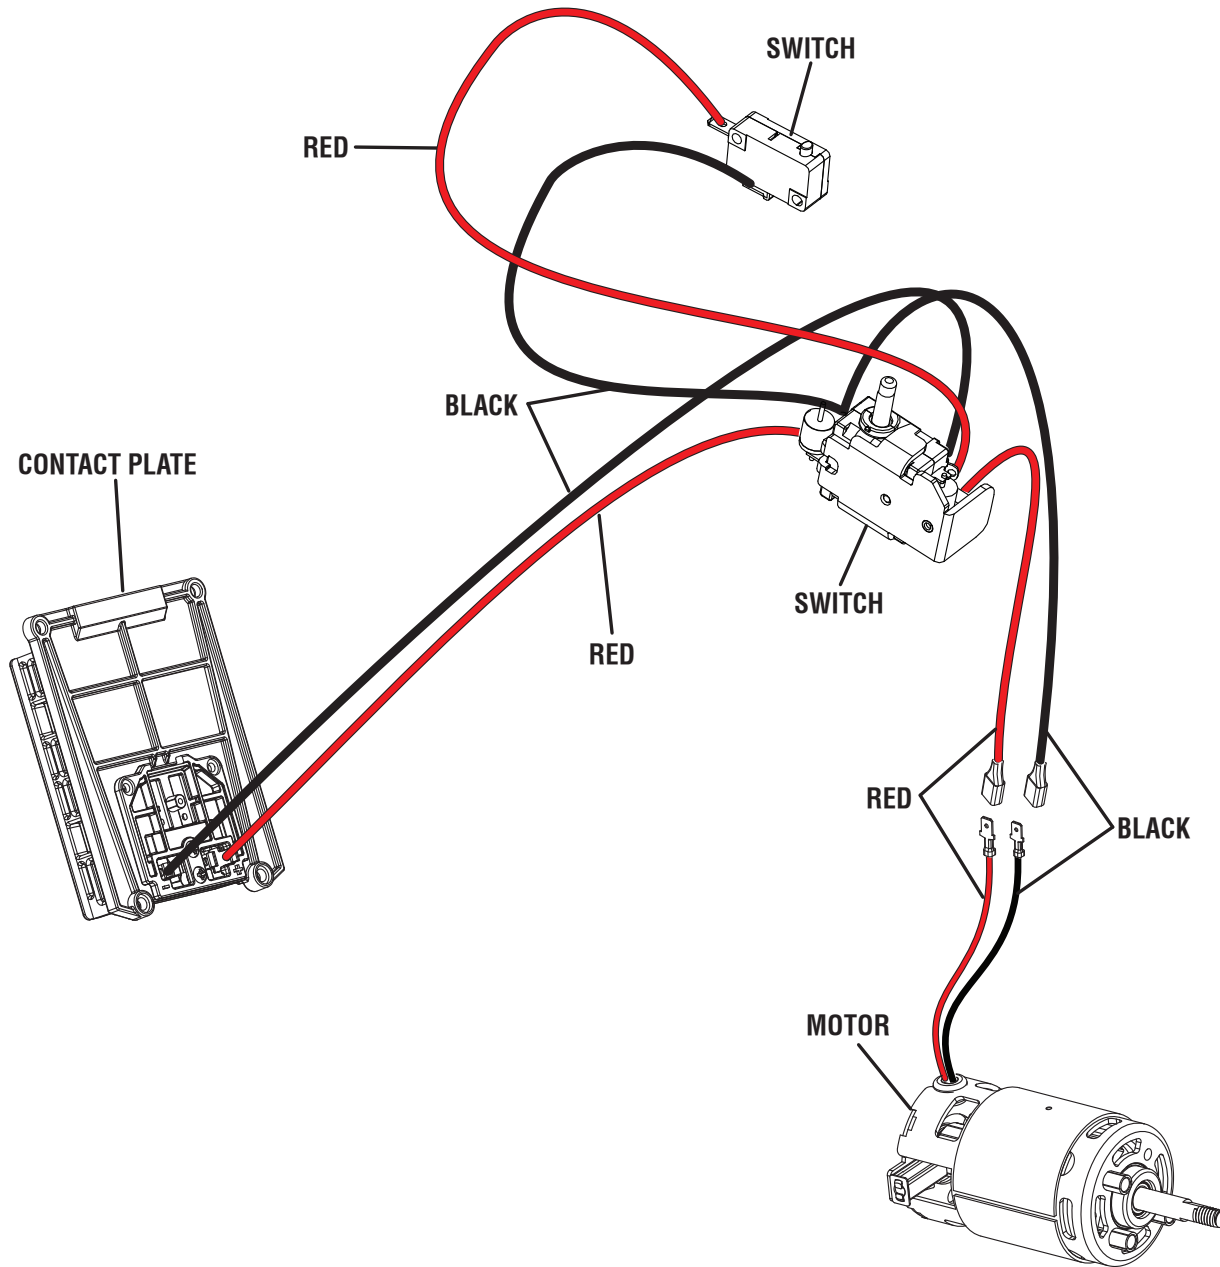

PARTS LIST

KEY NO.	PART NUMBER	DESCRIPTION	QTY
1	661817001	Screw (M4 x 14 mm, T15 Torx Pan Hd.)	11
2	314930001	Handle Housing Assembly (Inc. Key Nos. 3-9).....	1
3	940304771	Logo Label	2
4	940851472	40V Label (Right).....	1
5	940851475	40V Label (Left)	1
6	941588304	Data Label (Left).....	1
7	941588305	Data Label (Right).....	1
8	940851473	Warning Label (Spanish & French).....	1
9	940657324	Warning Icon Label	1
10	314929001	Battery Holder & Switches Assembly	1
11	537643001	Wire Cover	1
12	205103001	Trigger Switch Assembly.....	1
13	671073001	Compression Spring	1
14	679973002	Trigger Spring.....	1
15	537640001	Inlet Housing Cover.....	1
16	742510001	Motor (40 volt).....	1
17	537639001	Motor Mounting Housing	1
18	661875002	Screw w/Washer (#10-24 x 15 mm, Pan Hd.).....	4
19	537642001	Fan	1
20	678128002	Lock Nut (M8).....	1
21	314928001	Outlet Housing Assembly	1
22	314931001	Blower Tube Assembly (Inc. Key No. 23)	1
23	940851495	Jet Fan Logo Label	2
	Not Shown		
	995000714	Operator's Manual	
	12-5-18		
	(Rev:01)		

RYOBI BLOWER - ITEM NO. RY40406

WIRING DIAGRAM