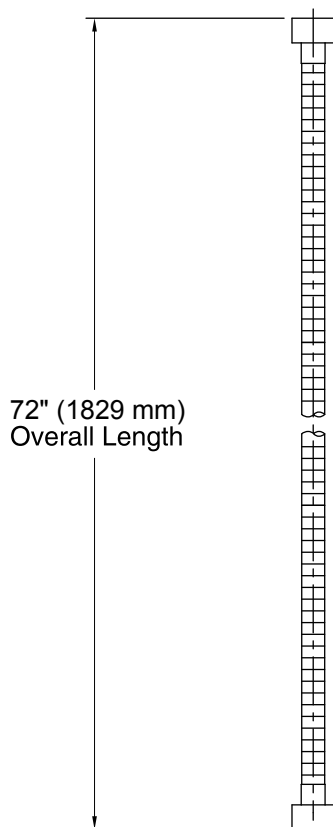

Features

- 72-inch hose length.
- Swivel base helps reach target areas.
- For use with a handshower (sold separately).

Material

- Durable metal construction.
- KOHLER finishes resist corrosion and tarnishing.

Technical Information

All product dimensions are nominal.