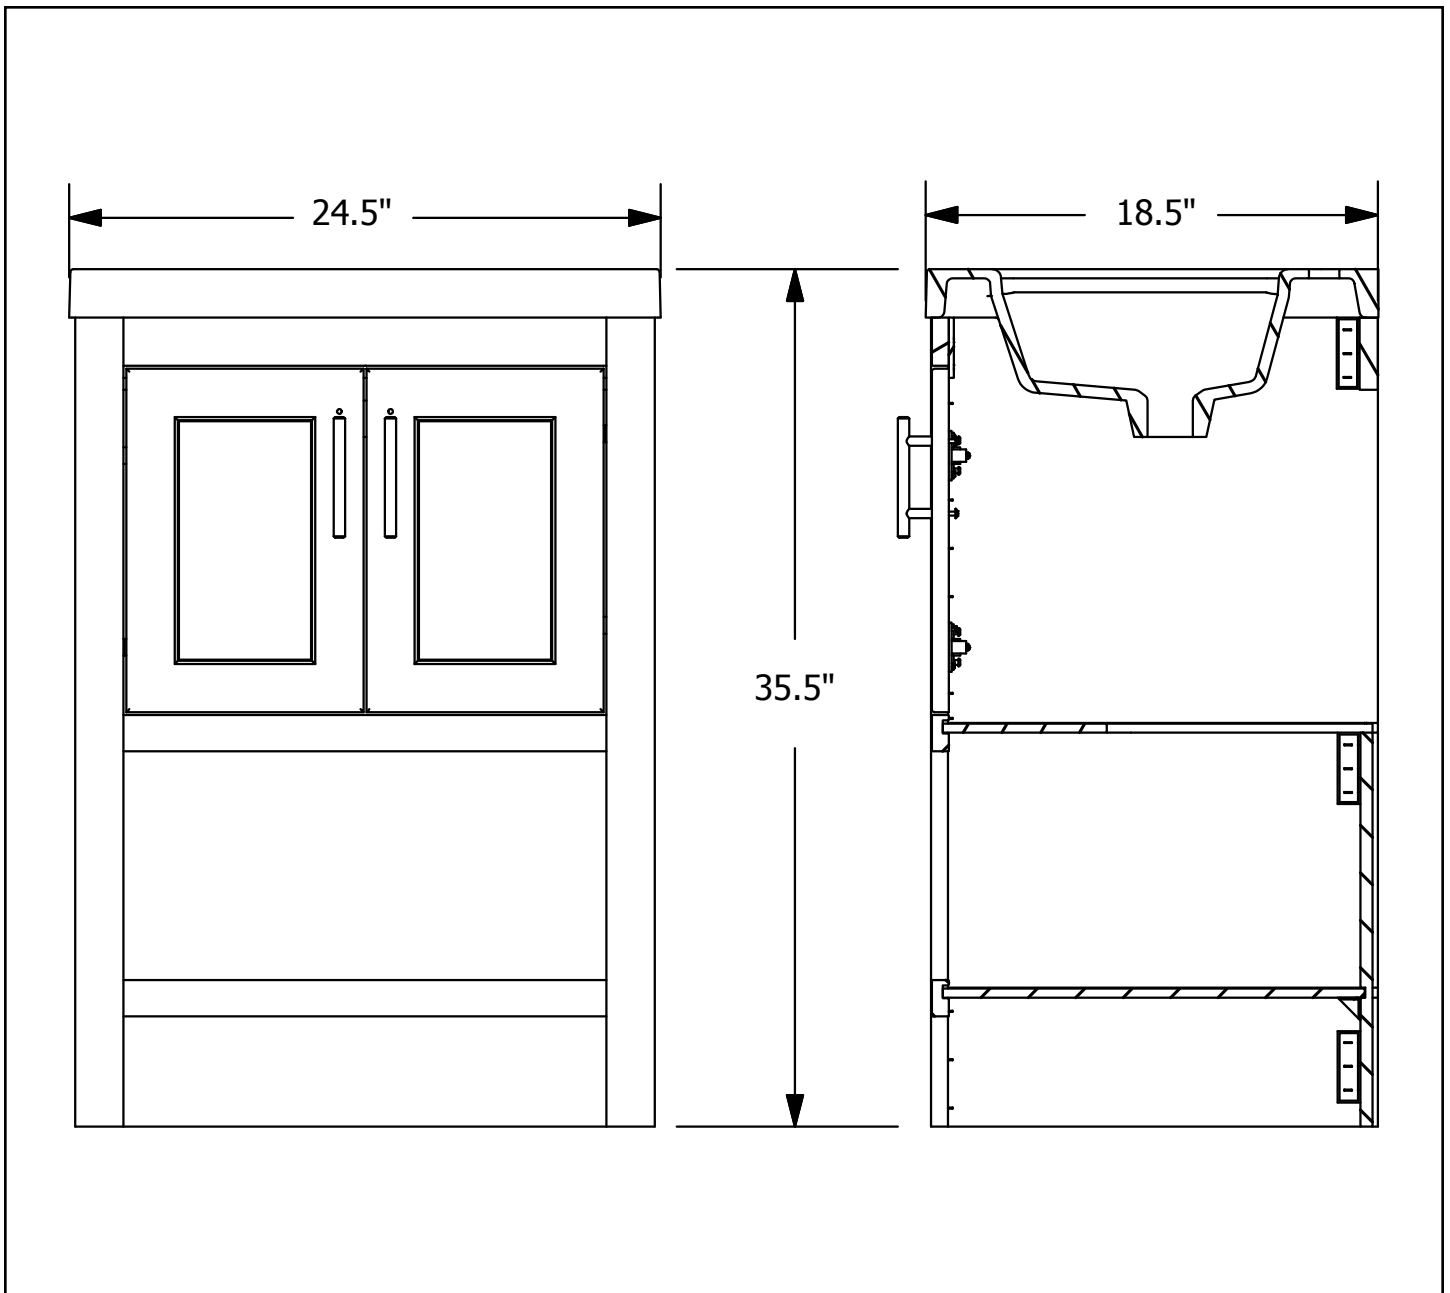

## SPA SERIES - WHITE

### 24.5" Vanity Cabinet with Top PPSPA WHT24

The information contained in this drawing is the sole property of RSI Home Products.  
Any reproduction in part or as a whole without the written permission of RSI Home Products is prohibited.