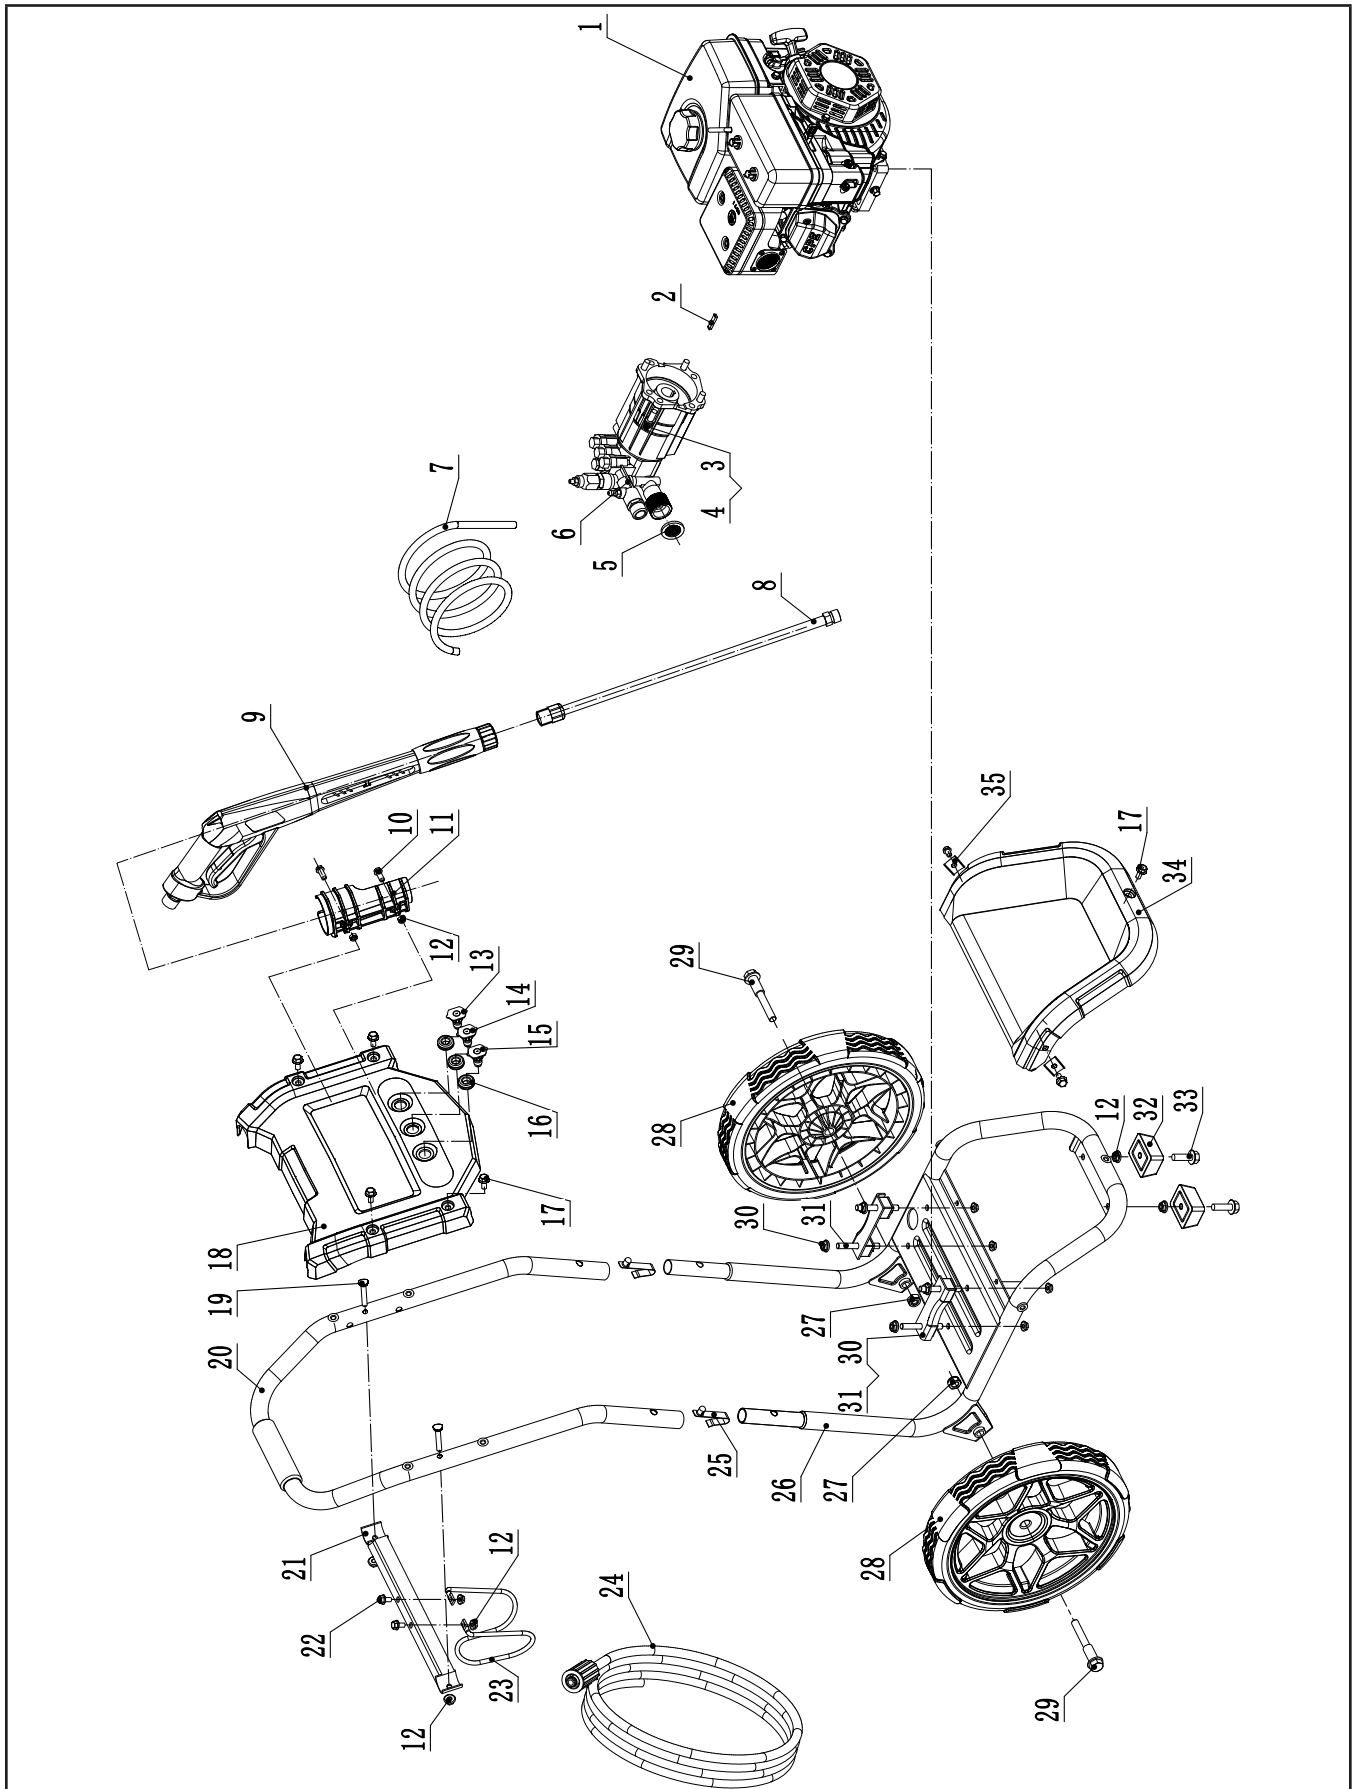

Parts Diagram

Parts List

#	Part Number	Description	Qty.
1	26.115	Engine	1
2	2.14.001	Key, SQ 4.78 x 4.78 x 40	1
3	2.08.010	Bolt 5/16-24 x 22	4
4	1.93.08	Lock Washer Ø8	4
5	252.251003.00	Inlet Filter Gasket	1
6	252.251000.01	Pump Body	1
7	254.250100.10	Detergent Hose, 35.4 in.	1
8	254.252200.00	Wand	1
9	254.252100.00.2	Handle, Gun	1
10	1.5783.0645	Bolt M6 x 45	2
11	254.200012.05.2	Trigger Gun Holder	1
12	1.6177.1.06	Lock Nut M6, Flange	8
13	254.252300.05	Nozzle "Detergent ", 65400	1
14	254.252300.08	Nozzle "25", 25028	1
15	254.252300.06	Nozzle "0", 00028	1
16	252.201400.01	Sheath, Nozzle	3
17	1.5789.0615.1	Flange Bolt M6 x 15, Black	7
18	254.200800.02.2	Decorative Sheet, Up	1