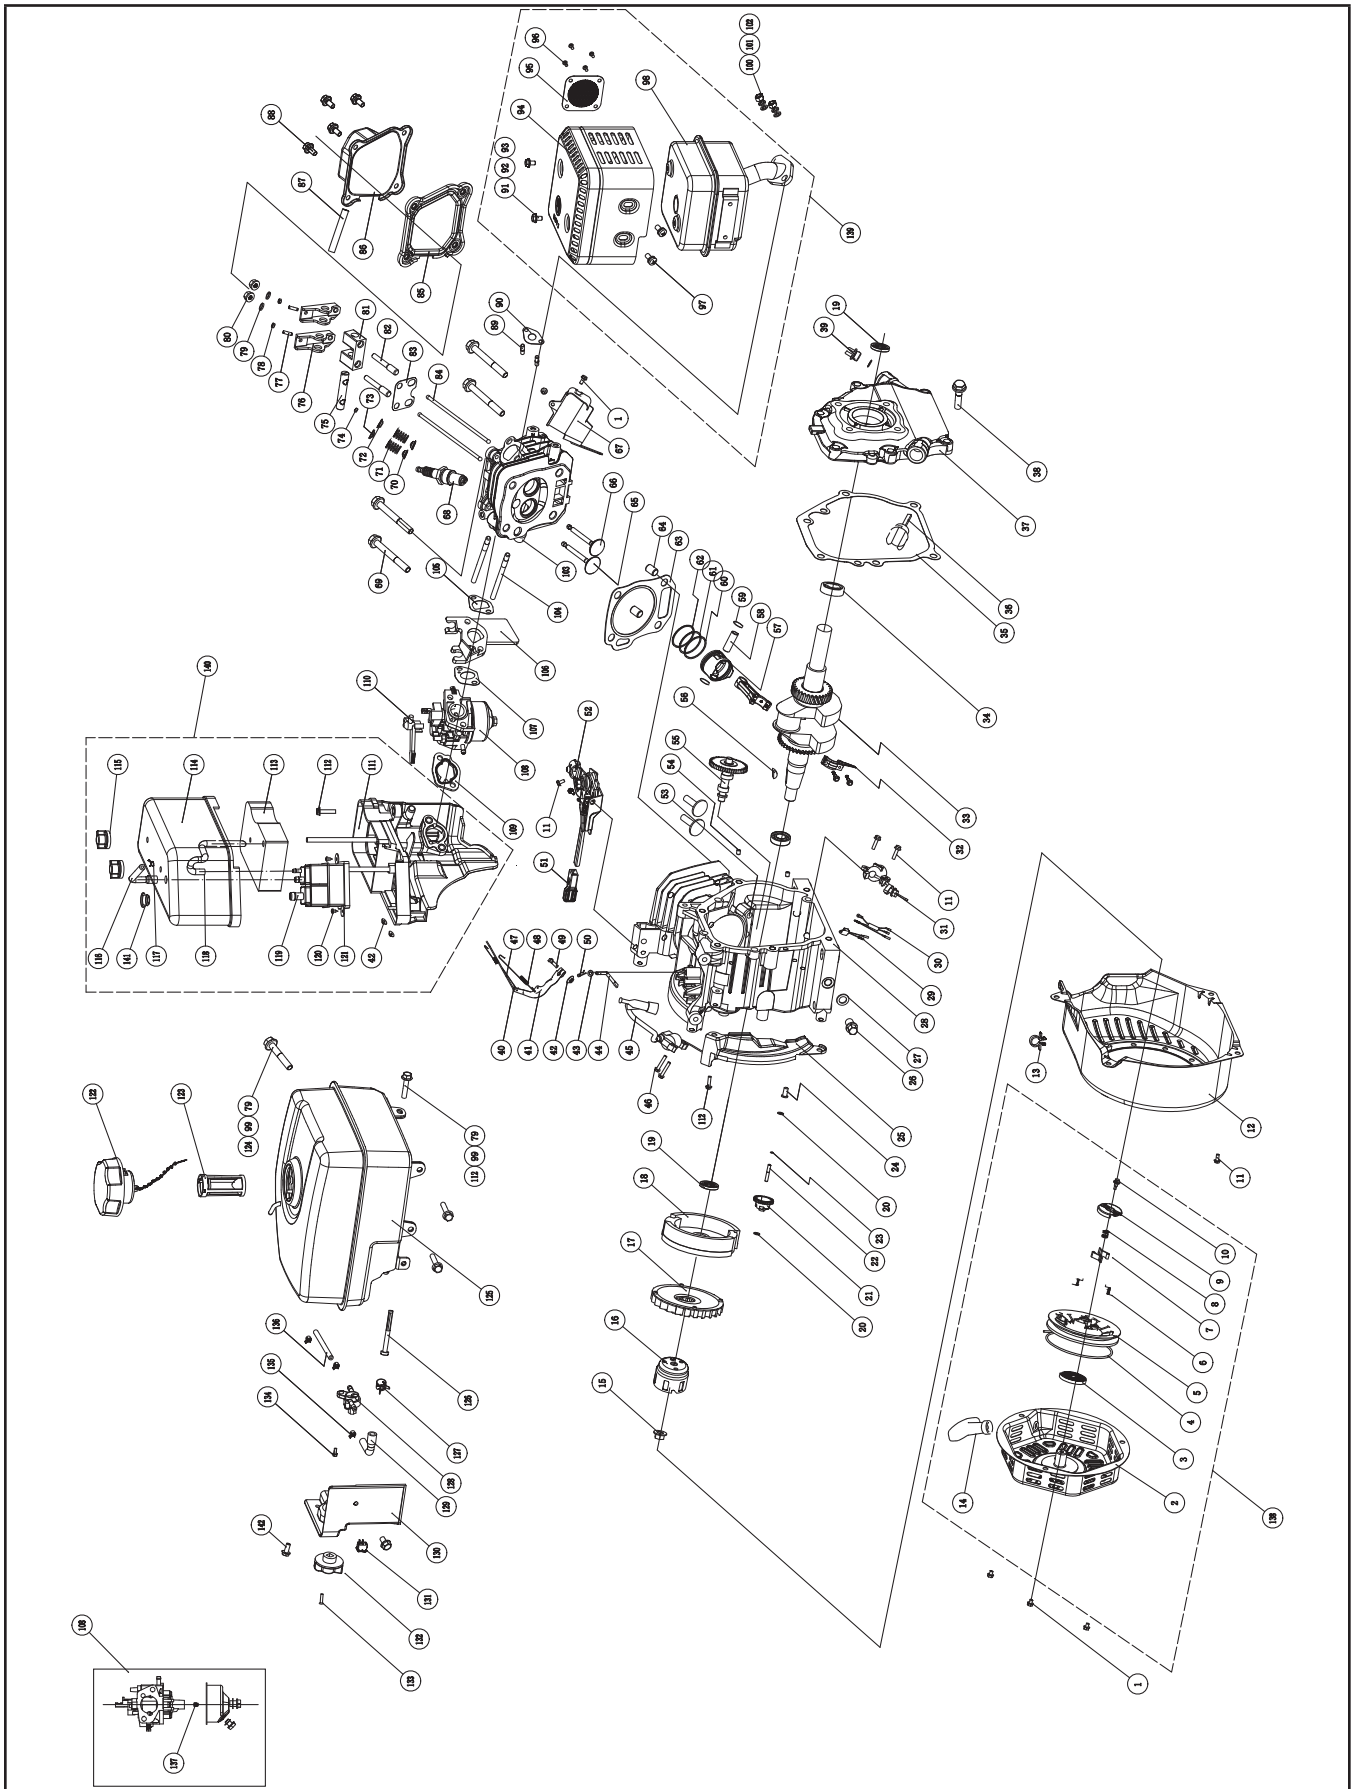

Engine Parts Diagram

Engine Parts List

#	Part Number	Description	Qty.
1	1.5789.0608	Flange Bolt M6 x 8	5
2	22.061100.00.2	Cover, Recoil Starter, Black	1
3	21.061005.00	Spring, Recoil Starter	1
4	2.10.003	Rope Ø5 x 1550	1
5	21.061001.01	Reel, Recoil Starter	1
6	45.060003.00	Spring, Ratchet	2
7	45.060002.00	Starter Ratchet, Steel	2
8	45.060009.00	Spring, Ratchet Guide	1
9	45.060007.00	Ratchet Guide	1
10	45.060008.00	Screw, Ratchet Guide	1
11	1.5789.0612	Flange Bolt M6 x 12	8
12	24.080100.01.48	Fan Cover, Yellow	1
13	2.05.002	Clamp Ø9.5 x 5	1
14	21.061300.00	Handle, Recoil, Soft	1
15	2.02.006	Nut M14 x 1.5	1
16	21.060001.01	Pulley, Starter	1
17	23.080001.00	Cooling Fan	1
18	24.120100.06	Flywheel	1
19	2.11.001	Oil Seal Ø25 x Ø41.3 x 6	2
20	2.03.020.1	Washer Ø6.2 x Ø15 x 0.5, Black	2
21	21.110100.00	Gear, Governor	1
22	21.110013.00	Shaft, Governor Gear	1
23	21.110011.00	Clip, Governor Gear	1
24	21.110012.01	Bushing, Governor Gear, Steel	1
25	23.080600.00	Air Guide, Right	1
26	2.08.037	Drain Bolt M10 x 1.25 x 25	2
27	2.03.016	Washer Ø10 x Ø16 x 1.5, Drain Bolt	2
28	26.030100.00	Crankcase	1
29	21.120400.00	Diode Assembly	1
30	23.120700.02	Change Wire flameout	1
31	21.127000.02	Oil Level Sensor	1
32	23.050200.00	Connecting Rod	1
33	25.050100.03	Crankshaft, Q	1
34	1.276.6205	Bearing 6205	2
35	24.030008.00	Gasket, Crankcase Cover	1
36	22.031000.00.48	Oil Dipstick Assembly, Yellow	1
37	24.030007.00	Cover, Crankcase	1

#	Part Number	Description	Qty.
38	1.5789.0832.0.8	Flange Bolt M8 x 32	6
39	22.031000.01.48	Oil Filter Cap, Yellow	1
40	23.110005.01	Spring, Throttle Return	1
41	21.110003.00	Arm, Governor	1
42	1.6177.06	Flange Nut M6	3
43	2.03.021.1	Washer Ø6.4 x Ø13 x 1, Black	1
44	21.110001.00	Shaft, Governor Arm	1
45	22.123000.01	Ignition Coil, Silicon Rubber	1
46	1.5789.0625	Flange Bolt M6 x 25	2
47	23.110006.00	Rod, Governor	1
48	23.110007.00	Spring, Governor	1
49	2.08.040	Bolt M6 x 21, Governor Arm	1
50	21.110008.00	Pin, Shaft	1
51	24.111008.01	Grip Sheath, Speed Governor	1
52	24.111000.01	Control Assembly	1
53	25.040013.00	Lifter, Valve	2
54	2.04.001	Dowel Pin Ø9 x 14	2
55	26.041000.01	Camshaft	1
56	2.14.012	Woodruff Key 4 x 7.5 x 19	1
57	26.050005.00	Piston	1
58	23.050003.00	Pin, Piston	1
59	2.09.001	Circlip Ø18 x Ø1	2
60	26.050303.00	Ring, Oil	1
61	26.050302.00	Ring, Second Piston	1
62	26.050301.00	Ring, First Piston	1
63	26.030009.00	Gasket, Cylinder Head	1
64	2.04.003	Dowel Pin Ø10 x 14	2
65	23.040002.00	Valve, Intake	1
66	23.040006.00	Valve, Exhaust	1
67	26.080400.00	Air Guide, Lower	1
68	2.15.002(F6RTC)	Spark Plug F6RTC	1
69	1.5789.0860	Flange Bolt M8 x 60	4
70	23.040017.00	Oil Seal, Valve	2
71	21.040003.00	Spring, Valve	2
72	21.040007.00	Retainer, Exhaust Valve Spring	1
73	21.040001.00	Retainer, Intake Valve Spring	1
74	21.040008.00	Rotator, Exhaust Valve	1
75	24.040202.00	Shaft, Rocker Arm	1