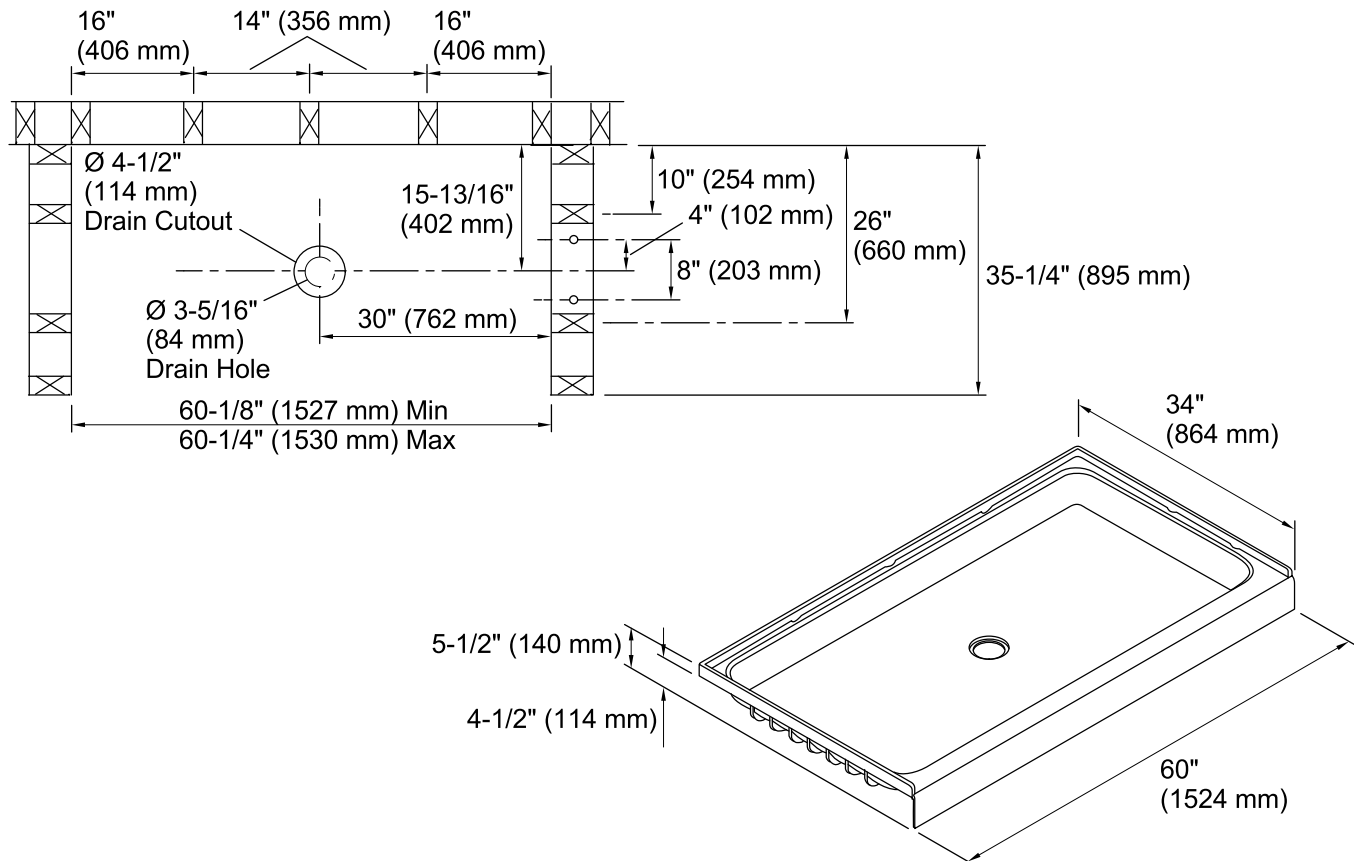

Ensemble™

60" Shower Base

72131100

Features

- Durable high gloss finish.
- 60" (1524 mm) x 34" (864 mm) x 4-1/2" (114 mm) base finished dimensions.

Material

- Compression molded from our exclusive Vikrell® material.

See website for detailed warranty information.

Available Color/Finishes

Color tiles intended for reference only.

Color	Code	Description
	0	White
	96	Biscuit

Technical Information

All product dimensions are nominal.