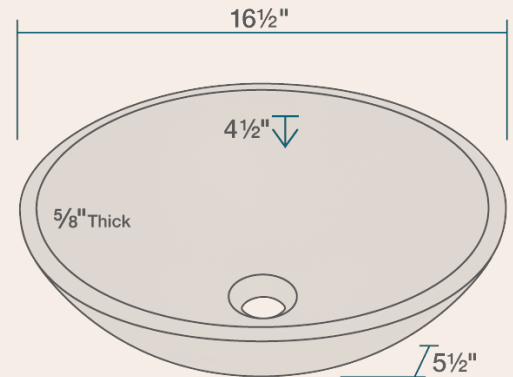

16 1/2" x 16 1/2" x 5 1/2"
5/8" Thick Bowl
Hand-Polished Granite
Lifetime Warranty
Black-Colored Stone Throughout

Accessories

*Accessories not included

UPC: 817299012450

Features

<p>Vessel Installation</p> 	<p>18" Minimum Cabinet Size</p> 	<p>5/8" Thick</p> 	<p>Hand Polished Granite</p> 	<p>Limited Lifetime Warranty</p> 