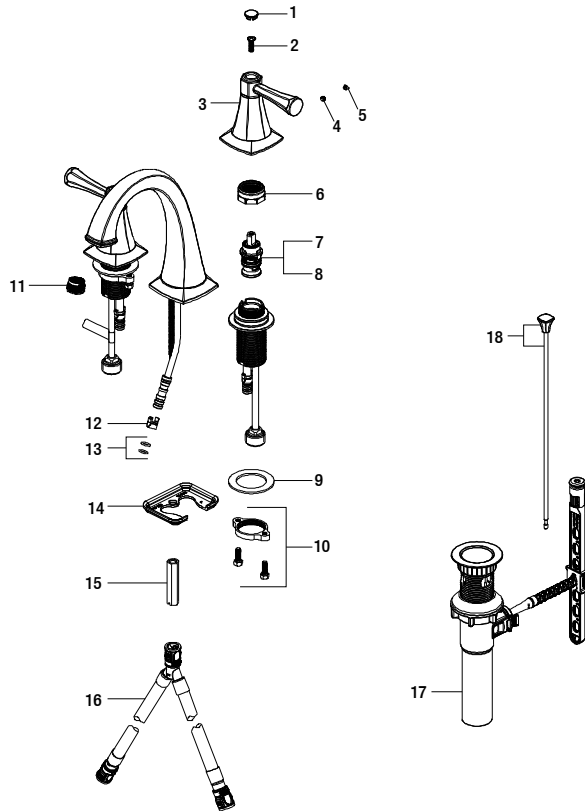

## Replacement Parts List

Stillmore 8 in. Widespread 2-Handle High-Arc Bathroom Faucet in Chrome

MODEL	SKU #	FINISH
HD67615W-6001	306838664	Chrome

Many replacement parts can be purchased online or at your local store. Please use the table below to identify the part SKU number needed, go to [HOMEDEPOT.COM](http://HOMEDEPOT.COM), and check for online and store availability. If you can't find the part you are looking for, please call 1-855-HD-GLACIER.

Part	Description	Part #	Internet SKU #	Store SKU #
1	Index	RP1008901		
2	Screw	RP50005		
3	Handle assembly	RP1367101		
4	Set screw	RP50117		
5	Index	RP10065		
6	Bonnet nut	RP70435	<a href="#">206864739</a>	
7	Cartridge H	RP20067	<a href="#">301158139</a>	
8	Cartridge C	RP20068	<a href="#">301158129</a>	
9	Washer	RP64147		
10	Nut & Screw	RP56114		

Part	Description	Part #	Internet SKU #	Store SKU #
11	Aerator	RP30209		
12	Block	RP70421		
13	O-ring	RP60002		
14	Washer	RP70228		
15	Lock nut	RP56012		
16	Quick connect hose	RP70430		
17	ClickInstall™ drain assembly	RP4022801	<a href="#">305992087</a>	
18	Lift rod	RP4030401		