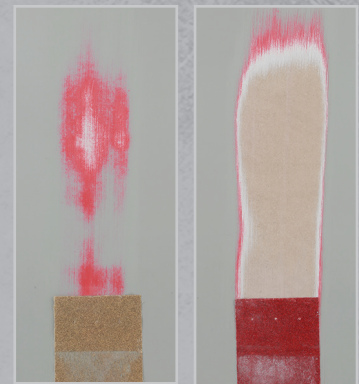

PRO GRADE PRECISION™
Advanced Abrasives

**GET A GRIP
ON SANDING.**

LASTS 10X LONGER*

3M™ PRO GRADE PRECISION™ Advanced Abrasives with NO-SLIP GRIP™ Backing

Your go-to sanding product is better than ever, thanks to a combination of NO-SLIP GRIP™ Backing and precision-shaped grain technology. The unique shape and sharpness of these premium grains result in 66% less effort** and increased cut.** And NO-SLIP GRIP™ Backing means this sandpaper won't slip or slide. So go ahead — get a grip on sanding like never before.

Great for hand and power tool sanding

PRECISION-SHAPED GRAINS

- 3M proprietary premium mineral technology
- 66% less effort**
- Increased cut** in grits 60, 80, 100 and 120

NO-SLIP GRIP™ BACKING

- Won't slip or slide
- Proven reduced hand fatigue
- Lasts 10X longer*

EASY TO USE

- Clog resistant
- Use wet or dry
- Won't discolor wood

Sanding sheet cut comparison — 25 strokes on lacquer finish.

3M Conventional Sandpaper

3M™ PRO GRADE PRECISION™ Advanced Abrasives

530 North 3rd Street, #500 OFFICE: 612.927.3160
Minneapolis, MN 55401 www.theshinebox.com