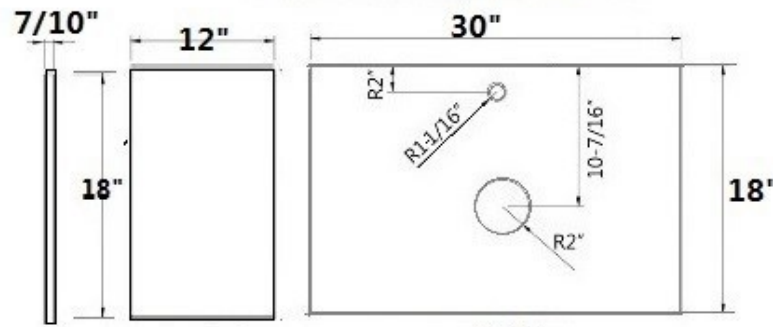

BOSCONI VANITIES

MIRROR

SIDE CABINET TOP

TOP

SINK

VANITY

SIDE CABINET