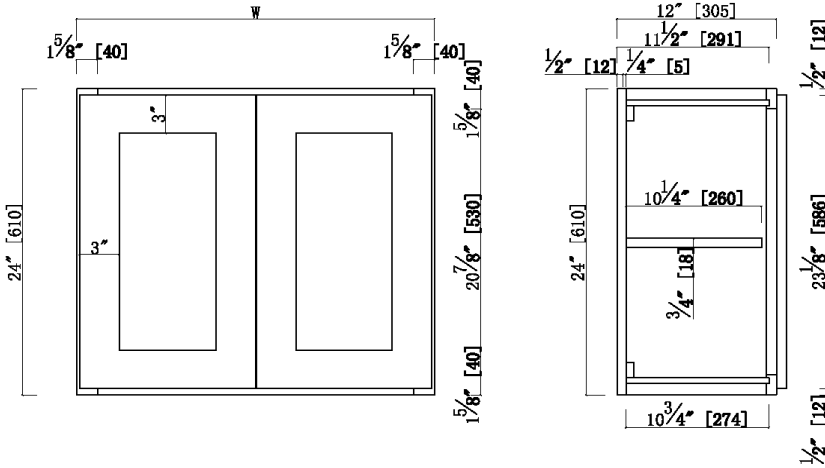

Dimensions

W3624	36"
W3324	33"
W3024	30"
W2724	27"
W2424	24"
Item Name	W

Warranty & Compliances

Warranty Limited 1 year warranty
California 93120 Compliant

Order Codes & Finishes/Colors

Espresso Finish	Full Assembly Item#	RTA Item#
24" x 12" x 24"	613851	562165
27" x 12" x 24"	613869	562173
30" x 12" x 24"	613877	562181
33" x 12" x 24"	613885	562199
36" x 12" x 24"	613893	562207

White Finish	Full Assembly Item#	RTA Item#
24" x 12" x 24"	613372	561571
27" x 12" x 24"	613380	561589
30" x 12" x 24"	613398	561597
33" x 12" x 24"	613406	561605
36" x 12" x 24"	613414	561613

Type:

Job:

Order Code:

Approvals: