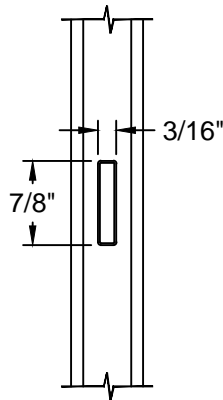

TABLE OF CONTENTS

Options

Divided Lite Options	2
Grille Patterns	3

Section Details

Standard:

Side View - Vertical Section	4
Front View (Left) - Vertical Section	5
Horizontal Section	6

GRILLE PATTERNS

7/8" Low Profile
Contour SDL

1" Raised Slim SDL

1" Raised Slim SDL
w/ Shadowbar

5/8" Flat GBG

7/8" Flat GBG

5/8" Contour GBG

GRILLE PATTERNS

Standard

Prairie Glass

Colonial Top Down

STANDARD SIDE VIEW - VERTICAL SECTION

STANDARD FRONT VIEW (LEFT) - VERTICAL SECTION

STANDARD - HORIZONTAL SECTION