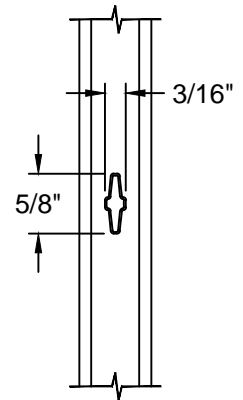

TABLE OF CONTENTS

Options

Divided Lite Options	2
Grille Patterns	3

Section Details

Standard:

Side View - Vertical Section	4
Front View (Left) - Vertical Section	5
Horizontal Section	6

GRILLE PATTERNS

7/8" Low Profile
Contour SDL

1" Raised Slim SDL

1" Raised Slim SDL
w/ Shadowbar

5/8" Flat GBG

7/8" Flat GBG

5/8" Contour GBG

GRILLE PATTERNS

Standard

Prairie Glass

Colonial Top Down

STANDARD SIDE VIEW - VERTICAL SECTION

STANDARD FRONT VIEW (LEFT) - VERTICAL SECTION

STANDARD - HORIZONTAL SECTION