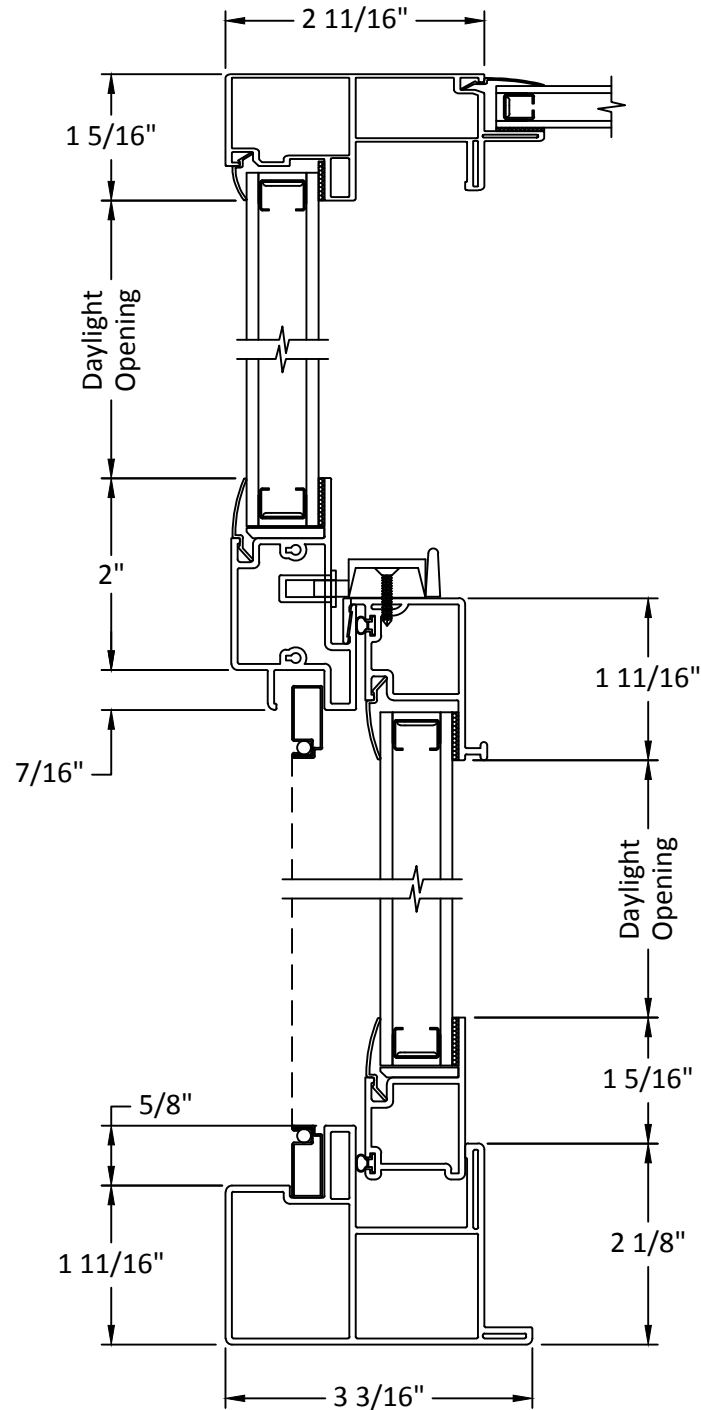

TABLE OF CONTENTS

Options

Divided Lite Options	2
Grille Patterns	3

Section Details

Standard:

Side View - Vertical Section	4
Front View (Left) - Vertical Section	5
Horizontal Section	6

GRILLE PATTERNS

7/8" Low Profile
Contour SDL

1" Raised Slim SDL

1" Raised Slim SDL
w/ Shadowbar

5/8" Flat GBG

7/8" Flat GBG

5/8" Contour GBG

GRILLE PATTERNS

Standard

Prairie Glass

Colonial Top Down

STANDARD SIDE VIEW - VERTICAL SECTION

STANDARD FRONT VIEW (LEFT) - VERTICAL SECTION

STANDARD - HORIZONTAL SECTION