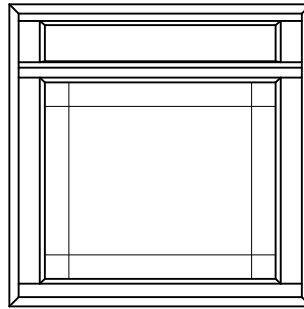

TABLE OF CONTENTS

Options

Divided Lite Options	2
Grille Patterns	3

Section Details

Standard:

Side View - Vertical Section	4
Front View (Left) - Vertical Section	5
Horizontal Section	6

GRILLE PATTERNS

7/8" Low Profile
Contour SDL

1" Raised Slim SDL

1" Raised Slim SDL
w/ Shadowbar

5/8" Flat GBG

7/8" Flat GBG

5/8" Contour GBG

GRILLE PATTERNS

Standard

Prairie Glass

Colonial Top Down

STANDARD SIDE VIEW - VERTICAL SECTION

STANDARD FRONT VIEW (LEFT) - VERTICAL SECTION

STANDARD - HORIZONTAL SECTION