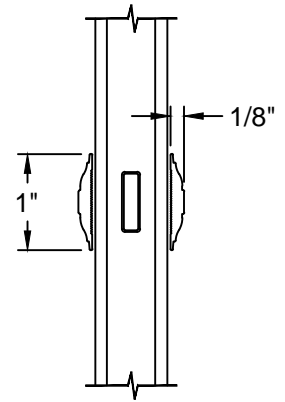

TABLE OF CONTENTS

Options

Divided Lite Options	2
Grille Patterns	3

Section Details

Standard:

Side View - Vertical Section	4
Front View (Left) - Vertical Section	5
Horizontal Section	6

GRILLE PATTERNS

7/8" Low Profile
Contour SDL

1" Raised Slim SDL

1" Raised Slim SDL
w/ Shadowbar

5/8" Flat GBG

7/8" Flat GBG

5/8" Contour GBG

GRILLE PATTERNS

Standard

Prairie Glass

Colonial Top Down

STANDARD SIDE VIEW - VERTICAL SECTION

STANDARD FRONT VIEW (LEFT) - VERTICAL SECTION

STANDARD - HORIZONTAL SECTION