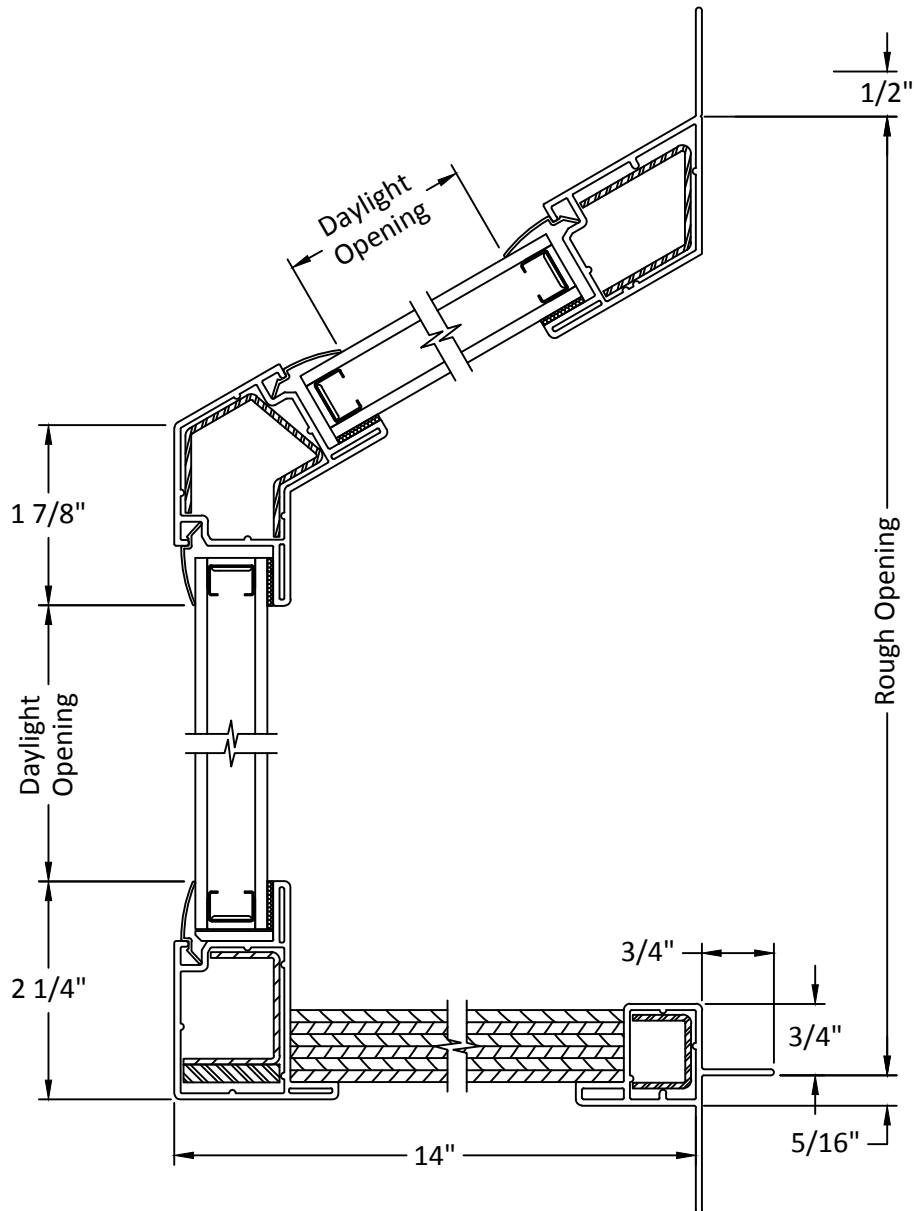

TABLE OF CONTENTS

Options

Divided Lite Options	2
Grille Patterns	3

Section Details

Standard:

Side View - Vertical Section	4
Front View (Left) - Vertical Section	5
Horizontal Section	6

GRILLE PATTERNS

7/8" Low Profile
Contour SDL

1" Raised Slim SDL

1" Raised Slim SDL
w/ Shadowbar

5/8" Flat GBG

7/8" Flat GBG

5/8" Contour GBG

GRILLE PATTERNS

Standard

Prairie Glass

Colonial Top Down

STANDARD SIDE VIEW - VERTICAL SECTION

STANDARD FRONT VIEW (LEFT) - VERTICAL SECTION

STANDARD - HORIZONTAL SECTION