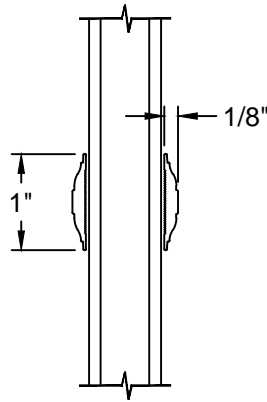

TABLE OF CONTENTS

Options

Divided Lite Options	2
Grille Patterns	3

Section Details

Standard:

Side View - Vertical Section	4
Front View (Left) - Vertical Section	5
Horizontal Section	6

GRILLE PATTERNS

7/8" Low Profile
Contour SDL

1" Raised Slim SDL

1" Raised Slim SDL
w/ Shadowbar

5/8" Flat GBG

7/8" Flat GBG

5/8" Contour GBG

GRILLE PATTERNS

Standard

Prairie Glass

Colonial Top Down

STANDARD SIDE VIEW - VERTICAL SECTION

STANDARD FRONT VIEW (LEFT) - VERTICAL SECTION

STANDARD - HORIZONTAL SECTION