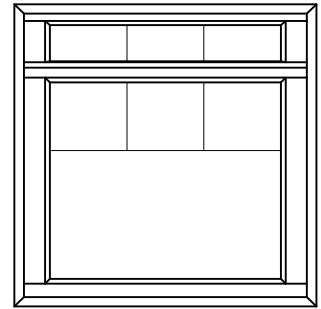

TABLE OF CONTENTS

Options

Divided Lite Options	2
Grille Patterns	3

Section Details

Standard:

Side View - Vertical Section	4
Front View (Left) - Vertical Section	5
Horizontal Section	6

GRILLE PATTERNS

7/8" Low Profile
Contour SDL

1" Raised Slim SDL

1" Raised Slim SDL
w/ Shadowbar

5/8" Flat GBG

7/8" Flat GBG

5/8" Contour GBG

GRILLE PATTERNS

Standard

Prairie Glass

Colonial Top Down

STANDARD SIDE VIEW - VERTICAL SECTION

STANDARD FRONT VIEW (LEFT) - VERTICAL SECTION

STANDARD - HORIZONTAL SECTION