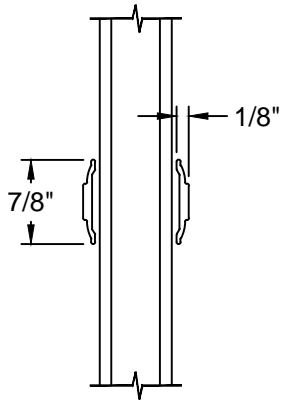

TABLE OF CONTENTS

Options

Divided Lite Options	2
Grille Patterns	3

Section Details

Standard:

Side View - Vertical Section	4
Front View (Left) - Vertical Section	5
Horizontal Section	6

GRILLE PATTERNS

7/8" Low Profile
Contour SDL

1" Raised Slim SDL

1" Raised Slim SDL
w/ Shadowbar

5/8" Flat GBG

7/8" Flat GBG

5/8" Contour GBG

GRILLE PATTERNS

Standard

Prairie Glass

Colonial Top Down

STANDARD SIDE VIEW - VERTICAL SECTION

STANDARD FRONT VIEW (LEFT) - VERTICAL SECTION

STANDARD - HORIZONTAL SECTION