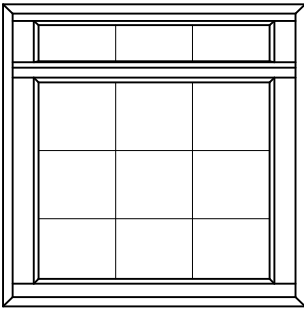

TABLE OF CONTENTS

Options

Divided Lite Options	2
Grille Patterns	3

Section Details

Standard:

Side View - Vertical Section	4
Front View (Left) - Vertical Section	5
Horizontal Section	6

GRILLE PATTERNS

7/8" Low Profile
Contour SDL

1" Raised Slim SDL

1" Raised Slim SDL
w/ Shadowbar

5/8" Flat GBG

7/8" Flat GBG

5/8" Contour GBG

GRILLE PATTERNS

Standard

Prairie Glass

Colonial Top Down

STANDARD SIDE VIEW - VERTICAL SECTION

STANDARD FRONT VIEW (LEFT) - VERTICAL SECTION

STANDARD - HORIZONTAL SECTION