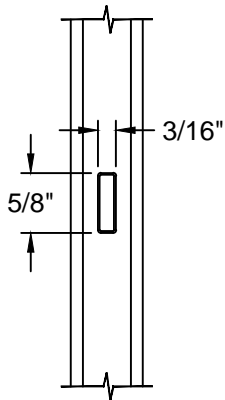

TABLE OF CONTENTS

Options

Divided Lite Options	2
Grille Patterns	3

Section Details

Standard:

Side View - Vertical Section	4
Front View (Left) - Vertical Section	5
Horizontal Section	6

GRILLE PATTERNS

7/8" Low Profile
Contour SDL

1" Raised Slim SDL

1" Raised Slim SDL
w/ Shadowbar

5/8" Flat GBG

7/8" Flat GBG

5/8" Contour GBG

GRILLE PATTERNS

Standard

Prairie Glass

Colonial Top Down

STANDARD SIDE VIEW - VERTICAL SECTION

STANDARD FRONT VIEW (LEFT) - VERTICAL SECTION

STANDARD - HORIZONTAL SECTION