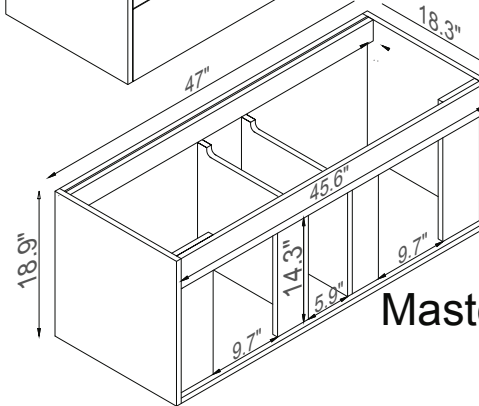

Streamline

Basin

Master Cabinet

K1500-098-48-51