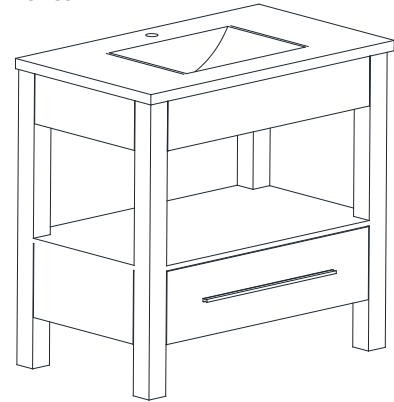

## Features

- Solid poplar wood frame
- Birch veneer plywood and MDF elm veneer
- 1 soft-close drawer
- Chrome finish hardware
- Vitreous china top with square bowl
- Adjustable height levelers

## Nominal Dimension

- 37W x 22D x 35 3/16H inches