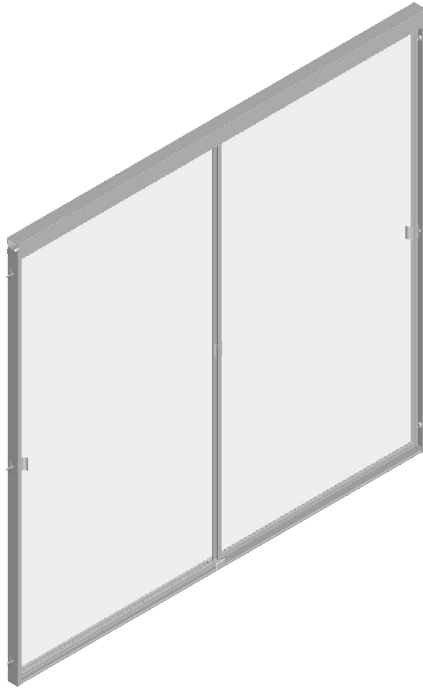

Framed Sliding Bathtub Door Kit

Framed Sliding Bathtub Track 60"

ID	DESCRIPTION	QTY	MATERIAL
1	TOP TRACK	1	AL6061
2	BOTTOM TRACK	1	AL6061
3	WALL JAMB	2	AL6061
4	CENTER GUIDE	1	ABS

ID	DESCRIPTION	QTY	MATERIAL
1	HANDLE	3	AL6061
2	WALL BUMPER	4	PVC
3	TOGGLE WALL ANCHOR	6	NYLON
4	#8-18 X 1-1/4" PAN HEAD SCREW	6	SS

- MATERIALS:** Anodized Aluminum Extrusions (Track)
- INSTALLATION:** Detailed Instructions and Hardware Included for Easy Installation
- UNIQUE FEATURE:** 60" Framed Sliding Bathtub Kit:
Fits Door With An Opening Min/Max of 52" - 59", with a 56-7/16" Height
- WARRANTY:** 1 Year Limited Warranty

Framed Sliding Bathtub Door Kit

Framed Sliding 60" Glass Panels

- MATERIALS:** 1/8" (3.175mm) Tempered Glass Panels with pre-assembled Anodized Aluminum Frame
- INSTALLATION:** Detailed Instructions and Hardware Included for Easy Installation
- UNIQUE FEATURE:** 60" Framed Sliding Bathtub Kit:
Fits Door With An Opening Min/Max of 52" - 59", with a 56-7/16" Height
- WARRANTY:** 1 Year Limited Warranty