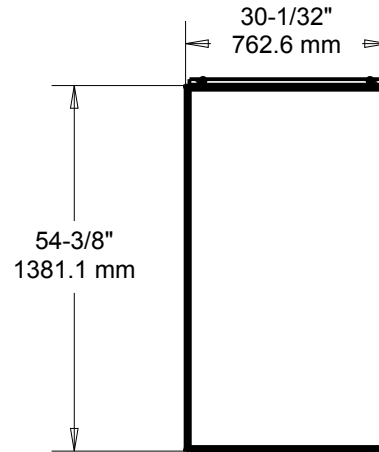

Framed Sliding Bathtub Door Kit

Framed Sliding Bathtub Track 60"

ID	DESCRIPTION	QTY	MATERIAL
1	TOP TRACK	1	AL6061
2	BOTTOM TRACK	1	AL6061
3	WALL JAMB	2	AL6061
4	CENTER GUIDE	1	ABS

ID	DESCRIPTION	QTY	MATERIAL
1	HANDLE	3	AL6061
2	WALL BUMPER	4	PVC
3	TOGGLE WALL ANCHOR	6	NYLON
4	#8-18 X 1-1/4" PAN HEAD SCREW	6	SS

- MATERIALS:** Anodized Aluminum Extrusions (Track)
- INSTALLATION:** Detailed Instructions and Hardware Included for Easy Installation
- UNIQUE FEATURE:** 60" Framed Sliding Bathtub Kit:
Fits Door With An Opening Min/Max of 52" - 59", with a 56-7/16" Height
- WARRANTY:** 1 Year Limited Warranty

Framed Sliding Bathtub Door Kit

Framed Sliding 60" Glass Panels

- MATERIALS:** 1/8" (3.175mm) Tempered Glass Panels with pre-assembled Anodized Aluminum Frame
- INSTALLATION:** Detailed Instructions and Hardware Included for Easy Installation
- UNIQUE FEATURE:** 60" Framed Sliding Bathtub Kit:
Fits Door With An Opening Min/Max of 52" - 59", with a 56-7/16" Height
- WARRANTY:** 1 Year Limited Warranty