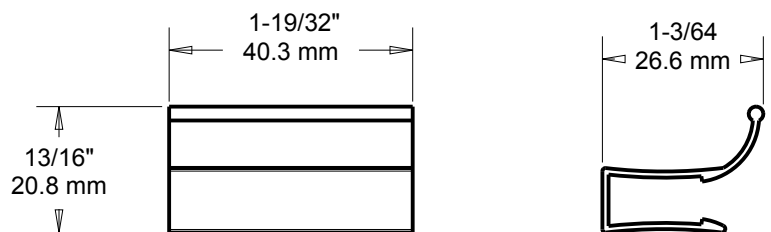

Framed Sliding Shower Door Kit

Framed Sliding Bathtub Handle

1. **MATERIALS:** Al 6060
2. **INSTALLATION:** Detailed Instructions and Hardware Included for Easy Installation
3. **WARRANTY:** 1 Year Limited Warranty