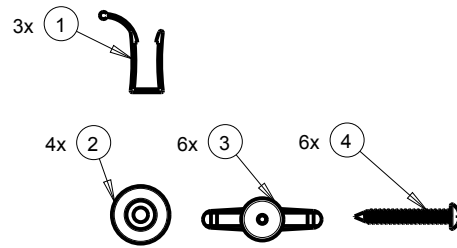

Framed Sliding Bathtub Door Kit

Framed Sliding Bathtub Track 60"

ID	DESCRIPTION	QTY	MATERIAL
1	TOP TRACK	1	AL6061
2	BOTTOM TRACK	1	AL6061
3	WALL JAMB	2	AL6061
4	CENTER GUIDE	1	ABS

ID	DESCRIPTION	QTY	MATERIAL
1	HANDLE	3	AL6061
2	WALL BUMPER	4	PVC
3	TOGGLE WALL ANCHOR	6	NYLON
4	#8-18 X 1-1/4" PAN HEAD SCREW	6	SS

- MATERIALS:** Anodized Aluminum Extrusions (Track)
- INSTALLATION:** Detailed Instructions and Hardware Included for Easy Installation
- UNIQUE FEATURE:** 60" Framed Sliding Bathtub Kit:
Fits Door With An Opening Min/Max of 52" - 59", with a 56-7/16" Height
- WARRANTY:** 1 Year Limited Warranty

Framed Sliding Bathtub Door Kit

Framed Sliding 60" Glass Panels

- MATERIALS:** 1/8" (3.175mm) Tempered Glass Panels with pre-assembled Anodized Aluminum Frame
- INSTALLATION:** Detailed Instructions and Hardware Included for Easy Installation
- UNIQUE FEATURE:** 60" Framed Sliding Bathtub Kit:
Fits Door With An Opening Min/Max of 52" - 59", with a 56-7/16" Height
- WARRANTY:** 1 Year Limited Warranty