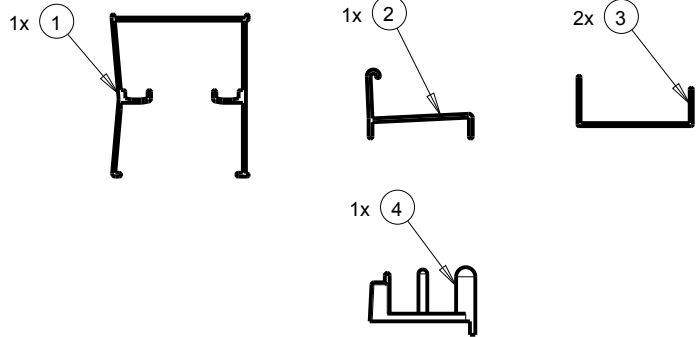

Framed Sliding Bathtub Door Kit

Framed Sliding Bathtub Track 60"

ID	DESCRIPTION	QTY	MATERIAL
1	TOP TRACK	1	AL6061
2	BOTTOM TRACK	1	AL6061
3	WALL JAMB	2	AL6061
4	CENTER GUIDE	1	ABS

ID	DESCRIPTION	QTY	MATERIAL
1	HANDLE	3	AL6061
2	WALL BUMPER	4	PVC
3	TOGGLE WALL ANCHOR	6	NYLON
4	#8-18 X 1-1/4" PAN HEAD SCREW	6	SS

- MATERIALS:** Anodized Aluminum Extrusions (Track)
- INSTALLATION:** Detailed Instructions and Hardware Included for Easy Installation
- UNIQUE FEATURE:** 60" Framed Sliding Bathtub Kit:
Fits Door With An Opening Min/Max of 52" - 59", with a 56-7/16" Height
- WARRANTY:** 1 Year Limited Warranty

Framed Sliding Bathtub Door Kit

Framed Sliding 60" Glass Panels

- MATERIALS:** 1/8" (3.175mm) Tempered Glass Panels with pre-assembled Anodized Aluminum Frame
- INSTALLATION:** Detailed Instructions and Hardware Included for Easy Installation
- UNIQUE FEATURE:** 60" Framed Sliding Bathtub Kit:
Fits Door With An Opening Min/Max of 52" - 59", with a 56-7/16" Height
- WARRANTY:** 1 Year Limited Warranty