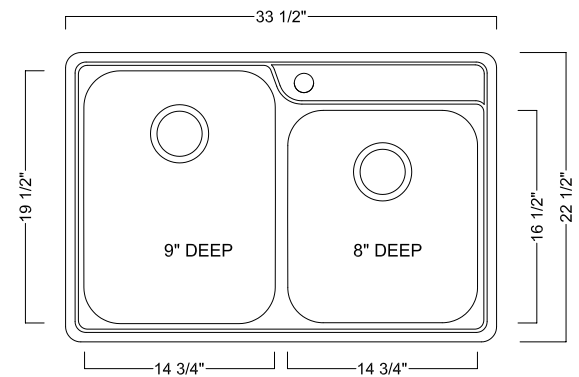

STAINLESS STEEL KITCHEN SINK:
Offset Double Bowl Topmount Series

- FastIN Installation
- Extra Large Bowls
- 18 gauge
- Polished satin
- Slim Rim design
- 36" cabinet is recommended minimum
- Limited Lifetime Warranty
- Shipping weight: 26 lbs
- Fits standard double bowl cutout
- Made in Vietnam

To Be Specified:

Compliance Certifications:

IMPORTANT:
 Dimensions of fixtures are nominal
 and may vary within the range of tolerances
 established by ASME A112.19.3.

These measurements are subject to change or
 cancellation. No responsibility is assumed for use
 of superseded or voided leaflet.