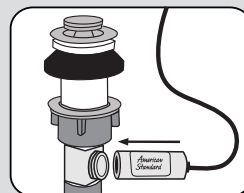

No-Tools Speed Connect® Installation System

Speed Connect® Pre-Assembled Drain:
Maintenance-Free and never needs adjusting