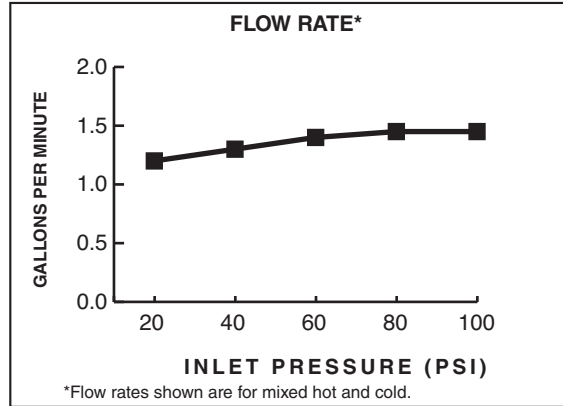

CODES AND STANDARDS

These products meet or exceed the following codes and standards:

- **ANSI A117.1**
- **ASME A112.18.1**
- **CSA B 125**
- **NSF 61/Section 9**

Product Number	Description
7768F	Lavatory faucet. Lever handles. Speed Connect® Installation System. Polished Chrome finish. SKU# 211-120.
7768SF	Lavatory faucet. Lever handles. Speed Connect® Installation System. Satin Nickel (PVD) finish. SKU# 621-193.
7768EBF	Lavatory faucet. Lever handles. Speed Connect® Installation System. Estate Bronze finish. SKU# 563-863.

Meets the American Disabilities Act Guidelines and **ANSI A117.1** Requirements for the physically challenged.