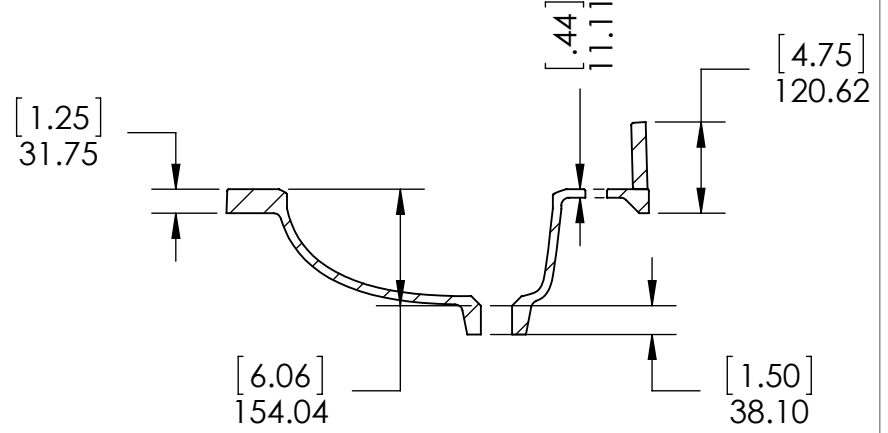

DRAWING TYPE	ITEM ID	ITEM DESCRIPTION	TECHNOLOGIES	DRAWING STATUS
Finish Good	SS3722O-CM	Vtop Oval 37x22 SS Caramel	Solid Surface	Ready for Production
Finish Good	SS37O-AH	Vtop Oval 37x22 SS Silver Ash Shark tank	Solid Surface	Ready for Production

REV	ECO #	DESCRIPTION	REV'D BY DATE	CHK'D BY DATE	APRV'D BY DATE
0		Original	4/05/16	4/05/16	4/05/16
1		New Color Added	1/16/18	1/16/18	1/16/18

PROPRIETARY AND CONFIDENTIAL
THE INFORMATION CONTAINED IN THIS DRAWING IS THE SOLE PROPERTY OF WOODCRAFTERS. ANY REPRODUCTION IN PART OR AS A WHOLE WITHOUT THE WRITTEN PERMISSION OF WOODCRAFTERS IS PROHIBITED.

UNLESS OTHERWISE SPECIFIED
DIMENSIONS ARE IN MM.
AND (INCHES)
TOLERANCES ARE
+0.125 [3.175] -0.125 [-3.175]
SCALE:1:10

	NAME	DATE
DRAWN	R. Rubio	1/27/16
CHECKED	R. Rubio	4/05/16
ENG APPR.	R. Rubio	4/05/16
MFG APPR.	C. Leal	4/05/16

Wood Crafters
SIZE DWG. NO. **A** Vtop Oval 37x22 Solid Surface
SHEET 1 OF 1
REV. **1**