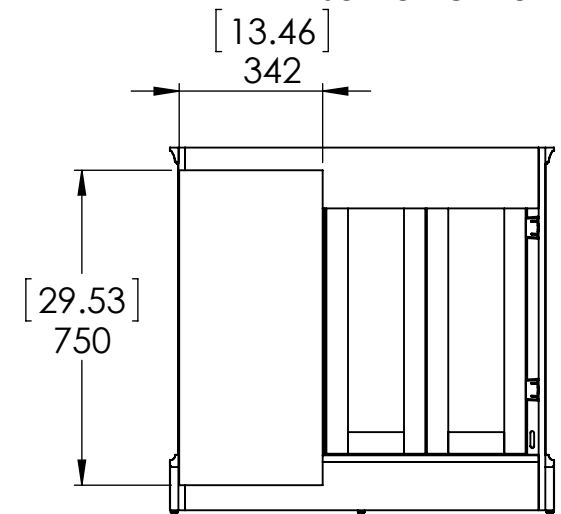

Top View

Front View

SECTION A-A  
SCALE 1 : 18

Isometric View

Back View

ITEM:	SF36-WH SF36-CH	REV	A
	SF36-ST SF36-CR		
NAME:	Stratfield 36in-White/ Sterling/ Chocolate/Cream		

DRW:	ARB	01/23/18
REV:	ING	01/23/18
APP:	R&D	01/23/18
SCALE 1:18	MODEL:	Stratfield 36in

MATERIAL:  
**German Beech 4/4  
Laminated Particle Board**

DRAWING TYPE	ITEM ID	ITEM DESCRIPTION	TECHNOLOGIES	DRAWING STATUS
Finish Good	SS3722O-CM	Vtop Oval 37x22 SS Caramel	Solid Surface	Ready for Production
Finish Good	SS37O-AH	Vtop Oval 37x22 SS Silver Ash Shark tank	Solid Surface	Ready for Production

UNLESS OTHERWISE SPECIFIED  
 DIMENSIONS ARE IN MM.  
 AND (INCHES)  
 TOLERANCES ARE  
 +0.125 [3.175] -0.125 [-3.175]  
 SCALE:1:10

	NAME	DATE
DRAWN	R. Rubio	1/27/16
CHECKED	R. Rubio	4/05/16
ENG APPR.	R. Rubio	4/05/16
MFG APPR.	C. Leal	4/05/16

**Wood Crafters**  
 SIZE DWG. NO. **A** Vtop Oval 37x22 Solid Surface  
 SHEET 1 OF 1  
 REV. **1**