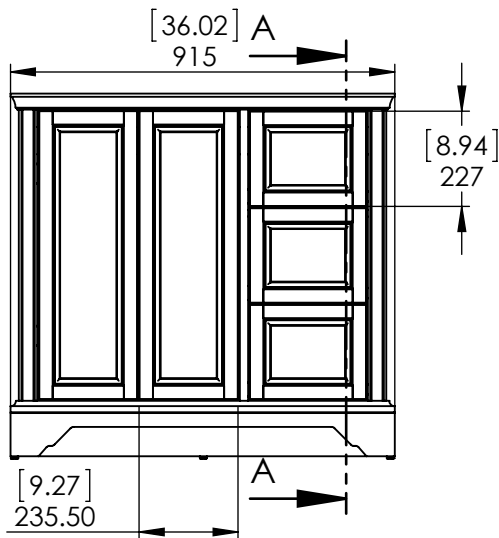

Top View

Front View

SECTION A-A  
SCALE 1 : 18

Isometric View

Back View

ITEM:	SF36-WH SF36-CH	REV	A
	SF36-ST SF36-CR		
NAME:	Stratfield 36in-White/ Sterling/ Chocolate/Cream		

DRW:	ARB	01/23/18
REV:	ING	01/23/18
APP:	R&D	01/23/18
SCALE 1:18	MODEL:	Stratfield 36in

MATERIAL:  
**German Beech 4/4  
Laminated Particle Board**

DRAWING TYPE	ITEM ID	ITEM DESCRIPTION	TECHNOLOGIES	DRAWING STATUS
Finish Good	SS3722O-CM	Vtop Oval 37x22 SS Caramel	Solid Surface	Ready for Production
Finish Good	SS37O-AH	Vtop Oval 37x22 SS Silver Ash Shark tank	Solid Surface	Ready for Production

UNLESS OTHERWISE SPECIFIED  
 DIMENSIONS ARE IN MM.  
 AND (INCHES)  
 TOLERANCES ARE  
 +0.125 [3.175] -0.125 [-3.175]  
 SCALE:1:10

	NAME	DATE
DRAWN	R. Rubio	1/27/16
CHECKED	R. Rubio	4/05/16
ENG APPR.	R. Rubio	4/05/16
MFG APPR.	C. Leal	4/05/16

**Wood Crafters**  
 SIZE DWG. NO. **A** Vtop Oval 37x22 Solid Surface  
 SHEET 1 OF 1  
 REV. **1**