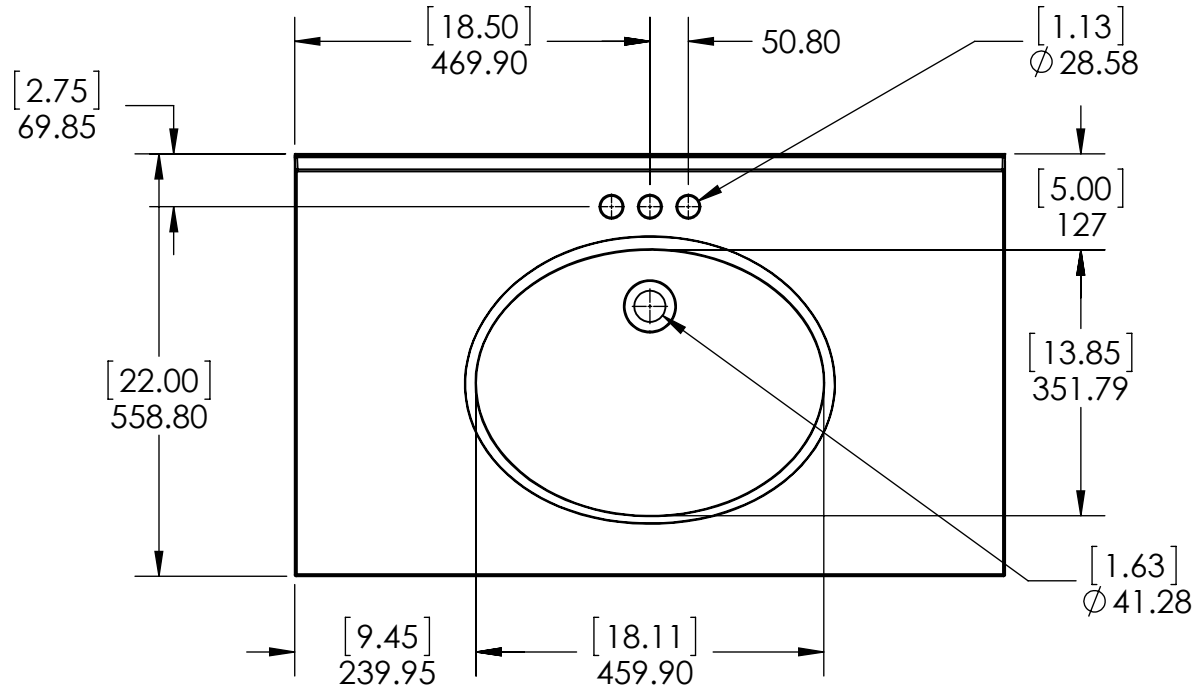

DRAWING TYPE	ITEM ID	ITEM DESCRIPTION	TECHNOLOGIES	DRAWING STATUS
Finish Good	SS3722O-CM	Vtop Oval 37x22 SS Caramel	Solid Surface	Ready for Production
Finish Good	SS37O-AH	Vtop Oval 37x22 SS Silver Ash Shark tank	Solid Surface	Ready for Production

REV	ECO #	DESCRIPTION	REV'D BY DATE	CHK'D BY DATE	APRV'D BY DATE
0		Original	4/05/16	4/05/16	4/05/16
1		New Color Added	1/16/18	1/16/18	1/16/18

PROPRIETARY AND CONFIDENTIAL
THE INFORMATION CONTAINED IN THIS DRAWING IS THE SOLE PROPERTY OF WOODCRAFTERS. ANY REPRODUCTION IN PART OR AS A WHOLE WITHOUT THE WRITTEN PERMISSION OF WOODCRAFTERS IS PROHIBITED.

UNLESS OTHERWISE SPECIFIED
DIMENSIONS ARE IN MM.
AND (INCHES)
TOLERANCES ARE
+0.125 [3.175] -0.125 [-3.175]
SCALE:1:10

	NAME	DATE
DRAWN	R. Rubio	1/27/16
CHECKED	R. Rubio	4/05/16
ENG APPR.	R. Rubio	4/05/16
MFG APPR.	C. Leal	4/05/16

Wood Crafters
SIZE DWG. NO. **A** Vtop Oval 37x22 Solid Surface
SHEET 1 OF 1
REV. **1**