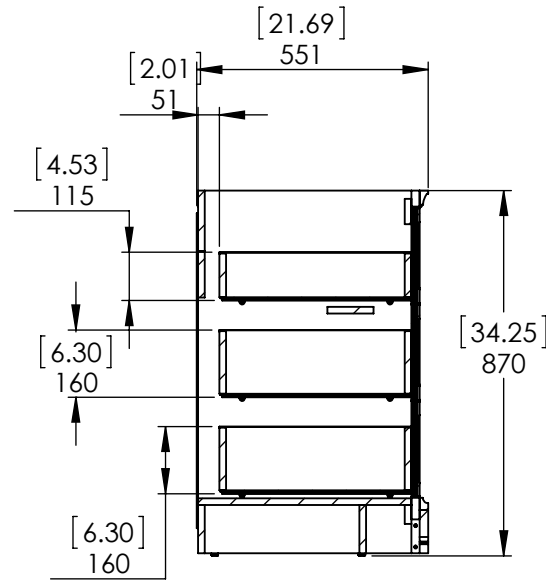

Top View

Front View

SECTION A-A  
SCALE 1 : 18

Isometric View

Back View

ITEM:	SF36-WH SF36-CH	REV	A
	SF36-ST SF36-CR		
NAME:	Stratfield 36in-White/ Sterling/ Chocolate/Cream		

DRW:	ARB	01/23/18
REV:	ING	01/23/18
APP:	R&D	01/23/18
SCALE 1:18	MODEL:	Stratfield 36in

MATERIAL:  
**German Beech 4/4  
Laminated Particle Board**

DRAWING TYPE	ITEM ID	ITEM DESCRIPTION	TECHNOLOGIES	DRAWING STATUS
Finish Good	SS3722O-CM	Vtop Oval 37x22 SS Caramel	Solid Surface	Ready for Production
Finish Good	SS37O-AH	Vtop Oval 37x22 SS Silver Ash Shark tank	Solid Surface	Ready for Production

UNLESS OTHERWISE SPECIFIED  
 DIMENSIONS ARE IN MM.  
 AND (INCHES)  
 TOLERANCES ARE  
 +0.125 [3.175] -0.125 [-3.175]  
 SCALE:1:10

	NAME	DATE
DRAWN	R. Rubio	1/27/16
CHECKED	R. Rubio	4/05/16
ENG APPR.	R. Rubio	4/05/16
MFG APPR.	C. Leal	4/05/16

**Wood Crafters**  
 SIZE DWG. NO. **A** Vtop Oval 37x22 Solid Surface  
 SHEET 1 OF 1  
 REV. **1**