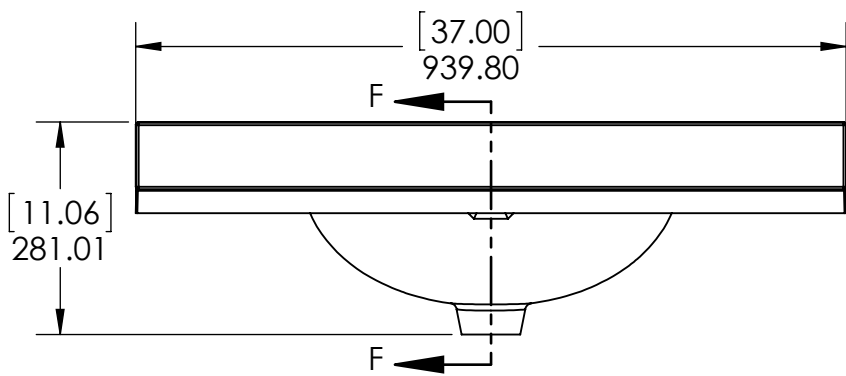

DRAWING TYPE	ITEM ID	ITEM DESCRIPTION	TECHNOLOGIES	DRAWING STATUS
Finish Good	SS3722O-CM	Vtop Oval 37x22 SS Caramel	Solid Surface	Ready for Production
Finish Good	SS37O-AH	Vtop Oval 37x22 SS Silver Ash Shark tank	Solid Surface	Ready for Production

REV	ECO #	DESCRIPTION	REV'D BY DATE	CHK'D BY DATE	APRV'D BY DATE
0		Original	4/05/16	4/05/16	4/05/16
1		New Color Added	1/16/18	1/16/18	1/16/18

PROPRIETARY AND CONFIDENTIAL
THE INFORMATION CONTAINED IN THIS DRAWING IS THE SOLE PROPERTY OF WOODCRAFTERS. ANY REPRODUCTION IN PART OR AS A WHOLE WITHOUT THE WRITTEN PERMISSION OF WOODCRAFTERS IS PROHIBITED.

UNLESS OTHERWISE SPECIFIED
DIMENSIONS ARE IN MM.
AND (INCHES)
TOLERANCES ARE
+0.125 [3.175] -0.125 [-3.175]
SCALE:1:10

	NAME	DATE
DRAWN	R. Rubio	1/27/16
CHECKED	R. Rubio	4/05/16
ENG APPR.	R. Rubio	4/05/16
MFG APPR.	C. Leal	4/05/16

Wood Crafters
SIZE DWG. NO. **A** Vtop Oval 37x22 Solid Surface
SHEET 1 OF 1
REV. **1**