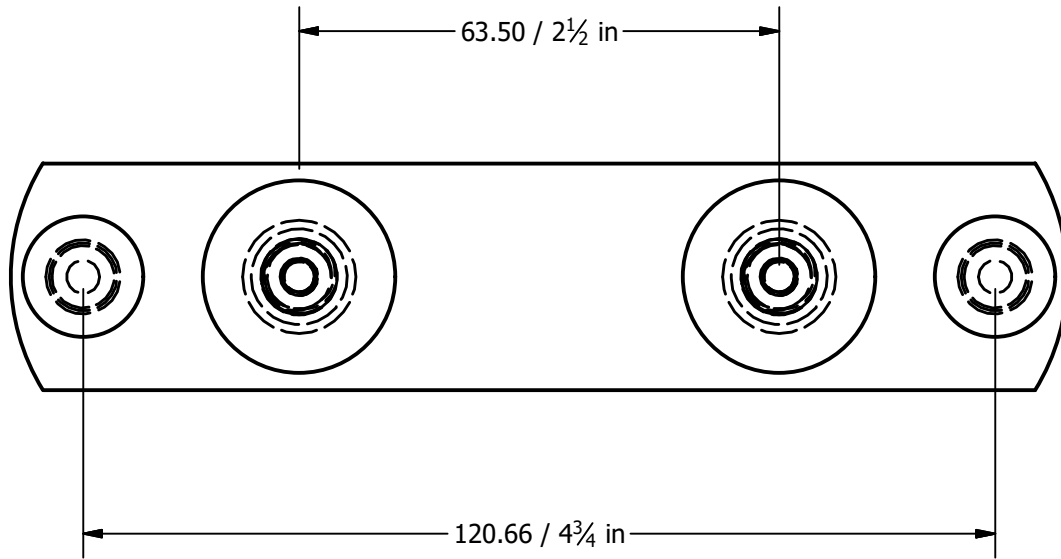

P1020-2			
ITEM	QTY	PART NUMBER	DESCRIPTION
1	1	BPHK-5	DOUBLE HOOK PLATE
2	4	PSRD8-12	POST
3	2	BL1T-1	END BALL
4	2	CARD-58	CAP

UNLESS OTHERWISE SPECIFIED	
.X	± .3mm
.XX	± .15mm
.XXX	± .008mm

COPYRIGHT @ALLIEDBRASS 2018	DRAWN	10-30-18	IM
	CHECKED	10-30-18	P.D.
	APPROVED	10-30-18	R.A.

THIRD ANGLE PROJECTION

MATERIAL:	BRASS
DESCRIPTION:	

Prestige Skyline Collection
2 Position Multi Hook

APPROVED FOR PRODUCTION
By: RICHARD PAUL
Date: 10-30-18

FINISH	TBD
QTY	TBD
DRAWING NO.	REV
P1000-20-2	0
SCALE	1:1
SHEET: 1 OF 1	A4