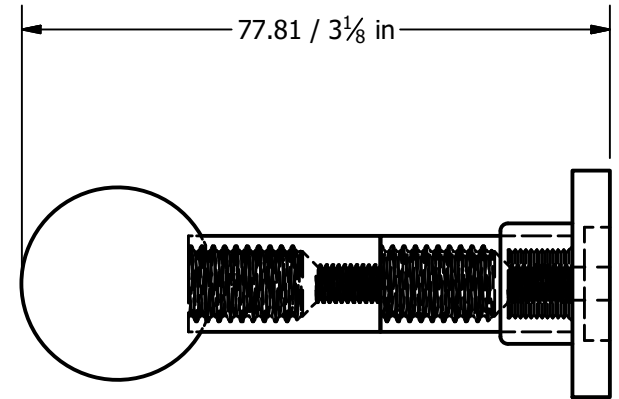

P1020-2			
ITEM	QTY	PART NUMBER	DESCRIPTION
1	1	BPHK-5	DOUBLE HOOK PLATE
2	4	PSRD8-12	POST
3	2	BL1T-1	END BALL
4	2	CARD-58	CAP

UNLESS OTHERWISE SPECIFIED	
.X	± .3mm
.XX	± .15mm
.XXX	± .008mm

COPYRIGHT @ALLIEDBRASS 2018	DRAWN	10-30-18	IM
	CHECKED	10-30-18	P.D.
	APPROVED	10-30-18	R.A.

THIRD ANGLE PROJECTION

MATERIAL:	BRASS
DESCRIPTION:	

Prestige Skyline Collection
2 Position Multi Hook

APPROVED FOR PRODUCTION
By: RICHARD PAUL
Date: 10-30-18

FINISH	TBD
QTY	TBD
DRAWING NO.	REV
P1000-20-2	0
SCALE	1:1
SHEET: 1 OF 1	A4