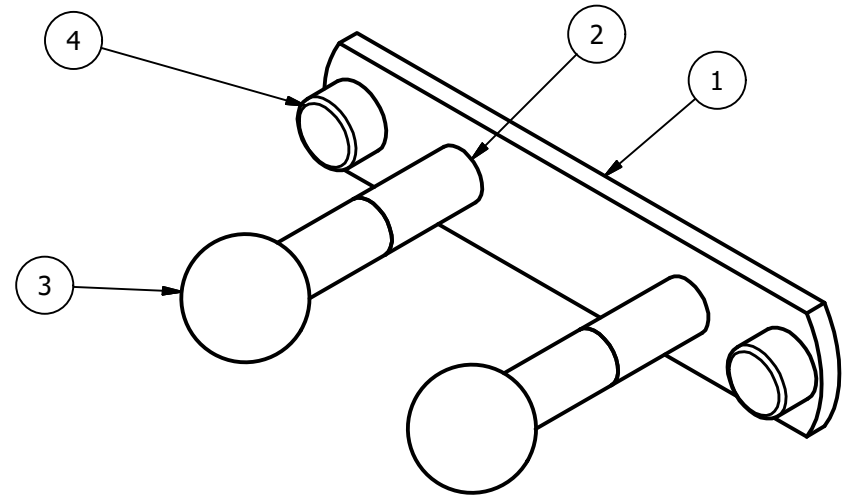

P1020-2			
ITEM	QTY	PART NUMBER	DESCRIPTION
1	1	BPHK-5	DOUBLE HOOK PLATE
2	4	PSRD8-12	POST
3	2	BL1T-1	END BALL
4	2	CARD-58	CAP

UNLESS OTHERWISE SPECIFIED	
.X	± .3mm
.XX	± .15mm
.XXX	± .008mm

COPYRIGHT @ALLIEDBRASS 2018	DRAWN	10-30-18	IM
	CHECKED	10-30-18	P.D.
	APPROVED	10-30-18	R.A.

THIRD ANGLE PROJECTION

MATERIAL:	BRASS
DESCRIPTION:	

Prestige Skyline Collection
2 Position Multi Hook

APPROVED FOR PRODUCTION
By: RICHARD PAUL
Date: 10-30-18

FINISH	TBD
QTY	TBD
DRAWING NO.	REV
P1000-20-2	0
SCALE	1:1
SHEET: 1 OF 1	A4