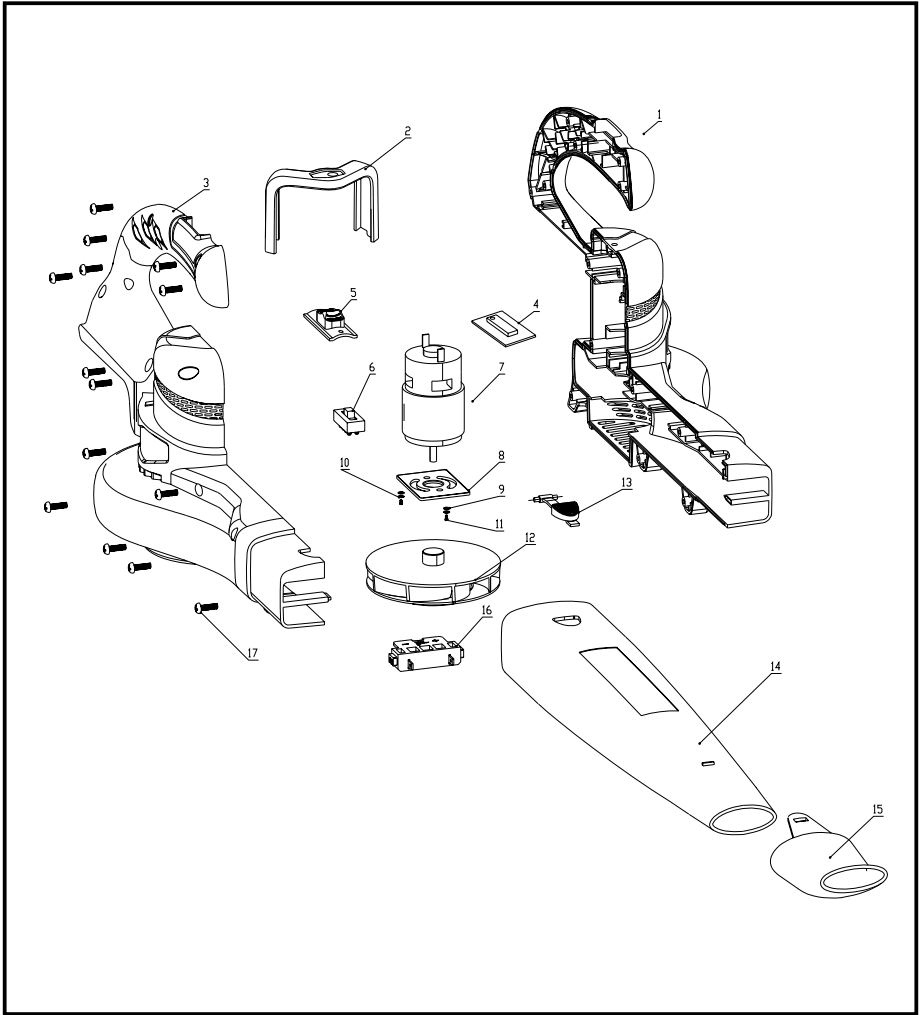

EXPLODED VIEW

PARTS LIST

ITEM NO.	PART NO.	DESCRIPTION	QTY
1	34101214	Left housing	1
2	34104647	Decoration slice	1
3	34102214	Right housing	1
4	36202214	PCB	1
5	34103214	Switch pole	1
6	3630173	Switch	1
7	36102214	Motor	1
8	3330546-1	Motor fixing plate	1
9	3290186	Washer	2
10	3290675	Washer	2
11	3220515	Screw	2
12	3110273	Fan assembly	1
13	36302203-4	Button	1
14	34101203-2	Blowing pipe	1
15	34102203-2	Guard	1
16	34104978	Connecting bracket	1
17	32201459	screw	14

TOLL-FREE HELPLINE: 1-888-90WORKS (888.909.6757)

Rev: 00 (04-26-14)

Printed in China on 100% Recycled Paper