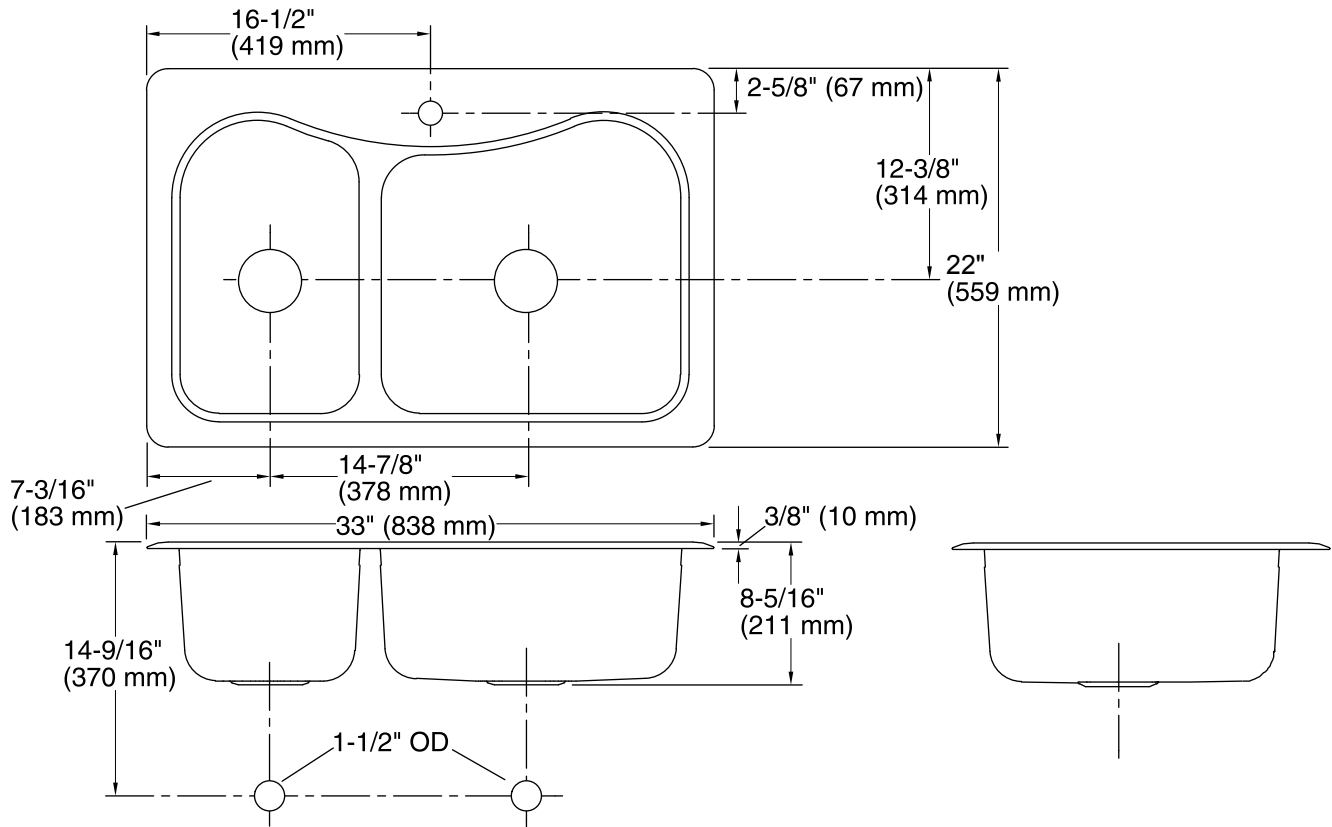

Staccato™
Top-mount Kitchen Sink
K-3361-1

Features

- 36-inch minimum base cabinet width.
- 18-gauge stainless steel.
- Top-mount.
- Double (extra large/medium) bowl.
- Single faucet hole.
- SilentShield® sound-absorption technology offers quieter performance.
- 33" (838 mm) x 22" (559 mm)

Optional Accessories

- K-3364 Colander
- K-3368 Sink Basket
- K-8813 Manual Sink Strainer with Tailpiece

Components

Product includes:

- 1150001 Installation Clips
- K-3365 Cutting Board

Codes/Standards

ASME A112.19.3/CSA B45.4

**Lifetime Limited Warranty for
KOHLER® Stainless Steel Sinks**

See website for detailed warranty information.

Technical Information

All product dimensions are nominal.

Bowl configuration:	Off-set X-large/small
Installation:	Top-mount
Cutout:	Top-mount, 32-1/2" x 21-1/2" (826 mm x 546 mm) with 1" (25 mm) radius corners
Bowl area (Left):	Length: 17-1/16" (433 mm) Width: 10-7/16" (265 mm) Bowl depth: 8" (203 mm)
Bowl area (Right):	Length: 17-7/16" (443 mm) Width: 17-1/16" (433 mm) Bowl depth: 8" (203 mm)
Number of deck holes:	1
Faucet hole(s):	1-7/16" (37 mm)
Drain hole:	3-5/8" (92 mm)