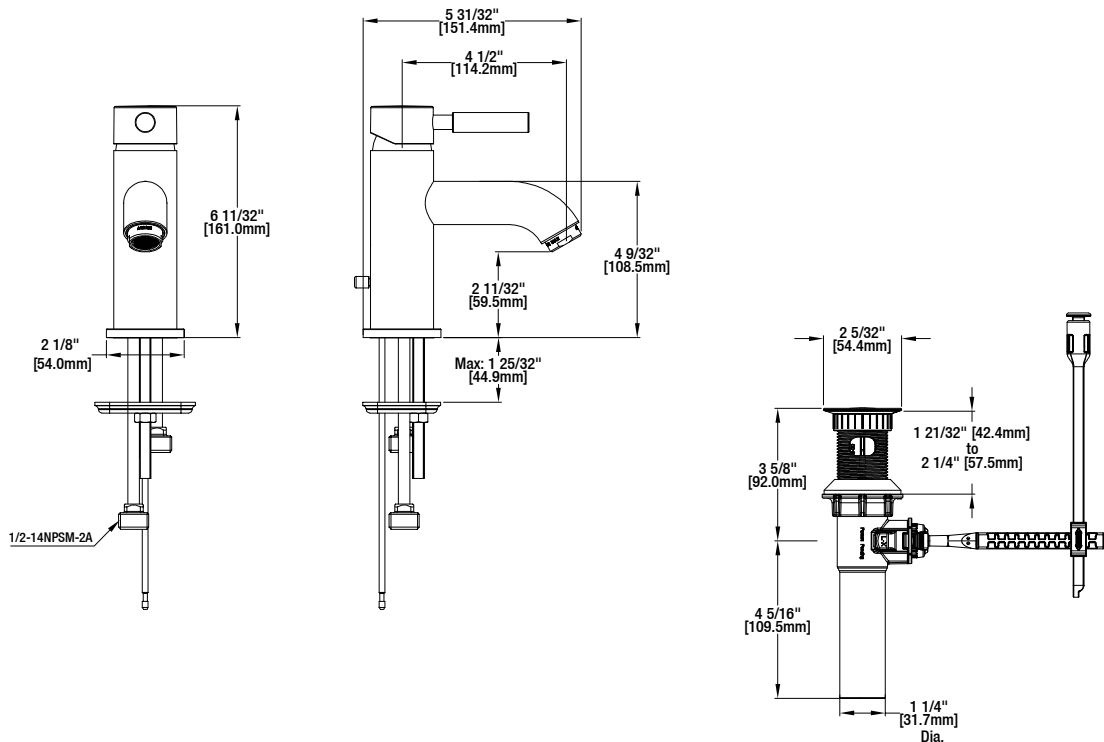

Euro 4 in. Single-Handle Bathroom Faucet

MODEL	SKU #	FINISH
HD67269W-6001	304368016	Chrome

FEATURES

- Requires 1-Hole Sink with 4" On-Center
- 1/2" IPS Connections
- Max Flow Rate: 1.2 gpm (4.5 L/min) at 60 psi
- Max Countertop Thickness: 1 25/32"
- Spout Reach: 4 1/2"
- Spout Height: 6 11/32"
- Ceramic Cartridge
- With ClickInstall™ Drain Assembly

INSTALLATION DIMENSIONS

Glacier Bay reserves the right to make changes in specifications and materials and to change and discontinue models, both without notice or obligation. Dimensions are for reference only.