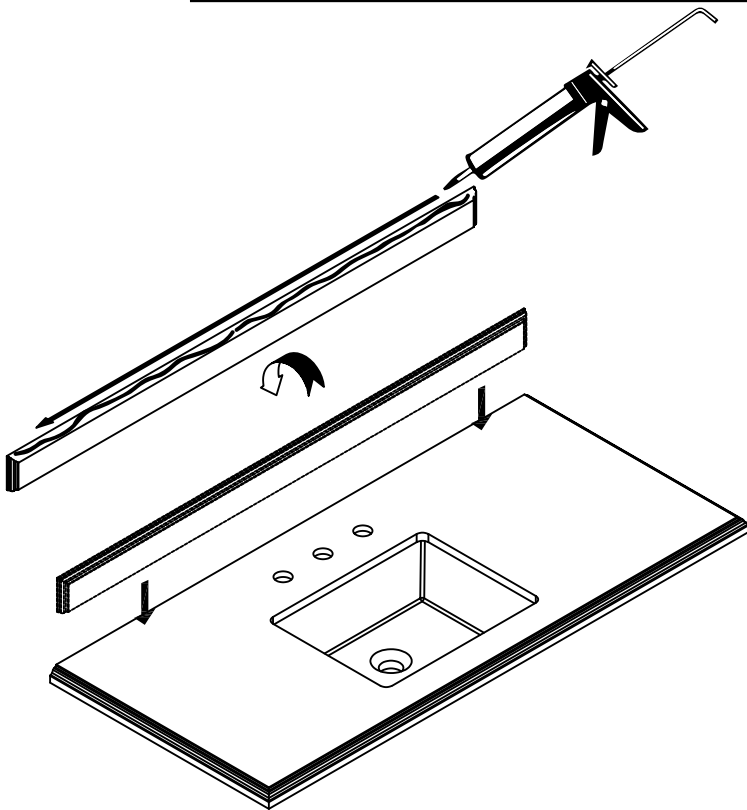

**INSTALLATION  
INSTALLATION  
INSTALACIÓN**

**Questions, problems, need help?**

Call our customer service department at  
1-800-880-8164, 9 a.m. - 5 p.m., EST, Monday - Friday

**Questions, problèmes ou besoin d'aide?**