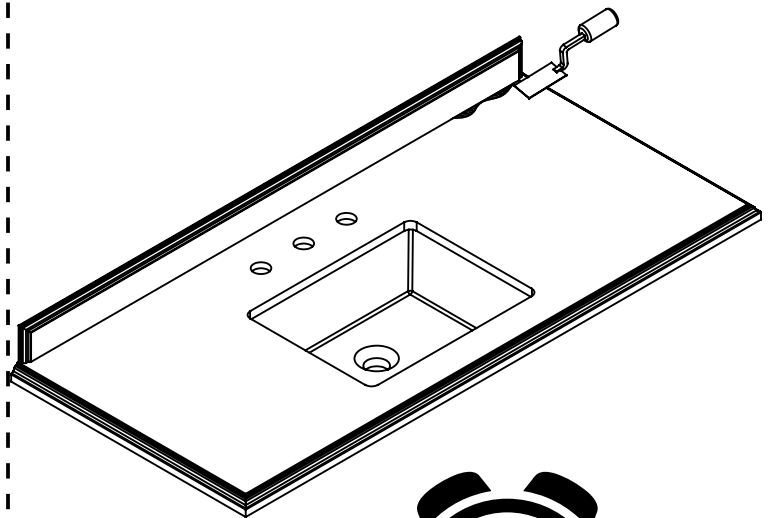

**INSTALLATION  
INSTALLATION  
INSTALACIÓN**

**Questions, problems, need help?**

Call our customer service department at  
1-800-880-8164, 9 a.m. - 5 p.m., EST, Monday - Friday

**Questions, problèmes ou besoin d'aide?**