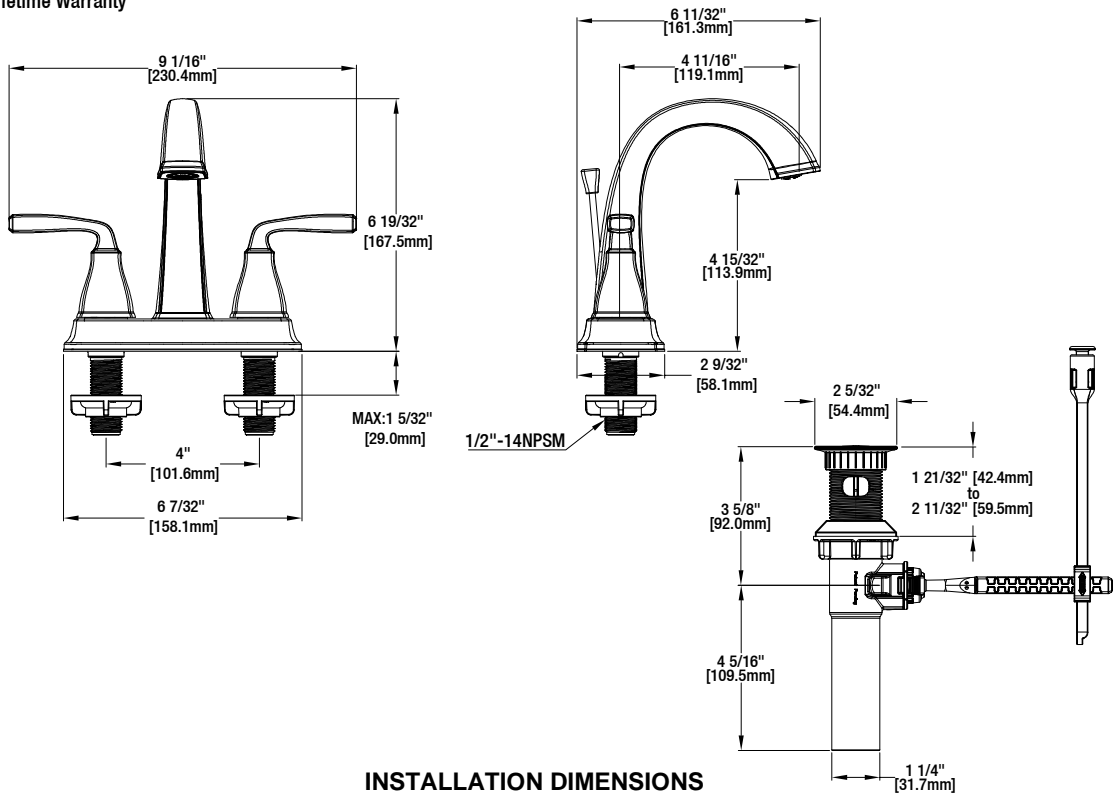

WARRANTY

- Limited Lifetime Warranty

INSTALLATION DIMENSIONS

Glacier Bay reserves the right to make changes in specifications and materials and to change and discontinue models, both without notice or obligation. Dimensions are for reference only.