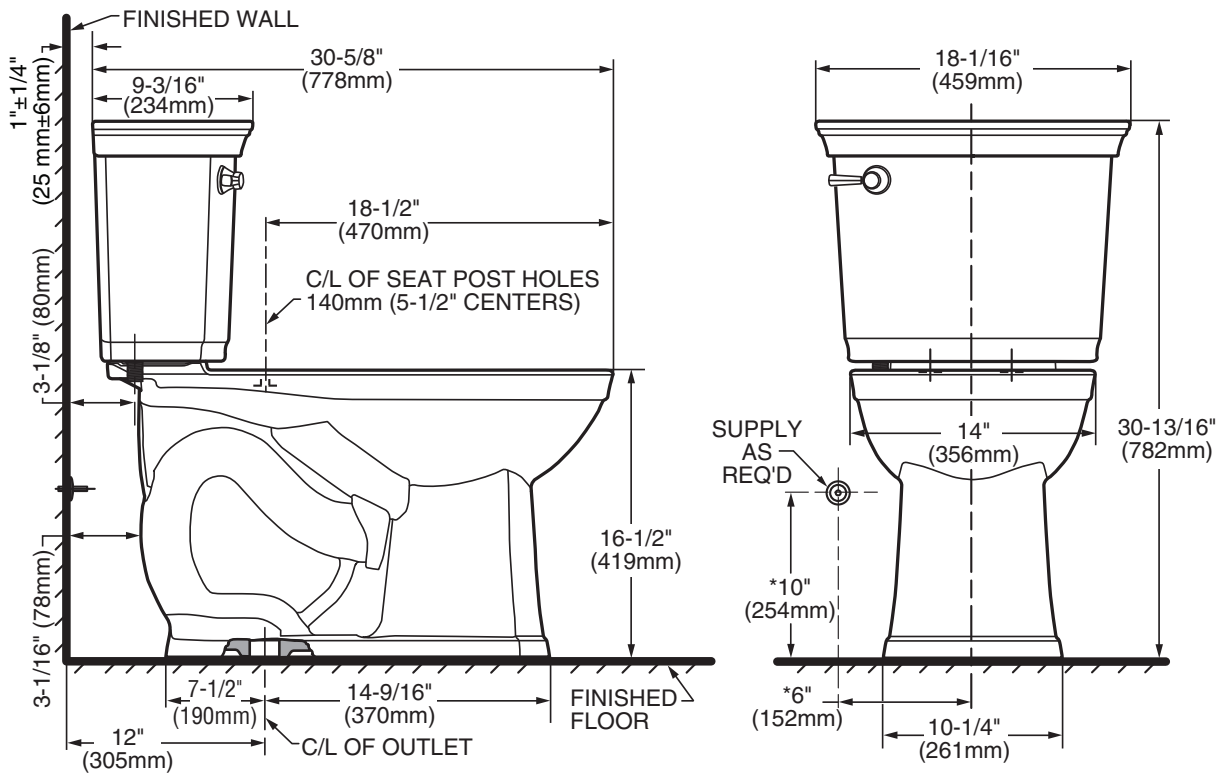

Nominal Dimensions:

30-5/8" x 18-1/16" x 30-13/16"
(778 x 459 x 782mm)

Fixture, toilet seat, wax ring, and bowl bolts only. Supply line not included.

Compliance Certifications -

Meets or Exceeds the Following Specifications:

- ASME A112.19.2/CSA B45.1 for Vitreous China Fixtures
- US EPA WaterSense® Specification for HET's

*Based on a usage of 12 flushes per day

**Test Report No. 109-141486-002, comparing VorMax against conventional under-the-rim-water-dispersal toilets from major retailers.

SEE REVERSE FOR ADDITIONAL ROUGHING-IN DIMENSIONS

To Be Specified:
 Color: White
 Supply with stop:

LYSOL® is used under license to American Standard. © 2017

NOTES:
 THIS TOILET IS DESIGNED TO ROUGH-IN AT A MINIMUM DIMENSION OF 305mm (12") FROM FINISHED WALL TO C/L OF OUTLET.
 SUPPLY NOT INCLUDED WITH FIXTURE AND MUST BE ORDERED SEPARATELY.
 * DIMENSION SHOWN FOR LOCATION OF SUPPLY IS SUGGESTED.

IMPORTANT: Dimensions of fixtures are nominal and may vary within the range of tolerances established by ANSI Standard A112.19.2. These measurements are subject to change or cancellation. No responsibility is assumed for use of superseded or voided pages.