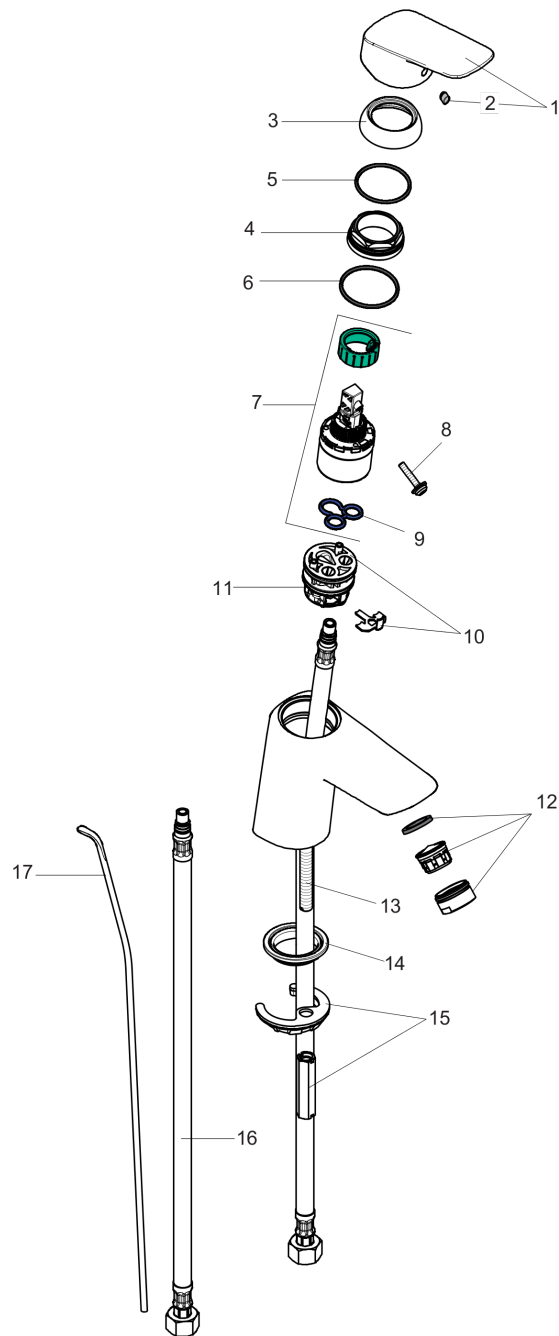

Logis

Logis 70 Single-Hole Faucet

Finishes : **Chrome** Part no. : **71070001**

Description

Features

- Solid brass
- Aerated spray
- Flow: 1.2 GPM
- Ceramic cartridge
- Includes pop-up assembly

Item details

List Price

\$ 158.00

Technology

Compliance

Product image

Scale drawing

Logis

Logis 70 Single-Hole Faucet

Finishes : **Chrome** Part no. : **71070001**

Exploded drawing

Year of production: >07/15

Logis
Logis 70 Single-Hole Faucet

 Finishes : **Chrome** Part no. : **71070001**

Spare parts list

Year of production: >07/15

Pos.	Description	Part no.	Price	PU
1	handle	92224000	-	1
2	screw cover	96338000	-	1
3	flange	97406000	-	1
4	nut	97209000	-	1
5	O-Ring 32x2	98193000	-	1
6	O-ring 35x2	92604000	-	1
7	cartridge, assy	92730000	-	1
8	locking screw for handle	95140000	-	1
9	seal	95008000	-	1
10	adapter for cartridge	98750000	-	1
11	O-Ring 30x2	98186000	-	1
12	aerator M24x1 (5 l/min)	13185000	-	1
13	screw M8 x 68	97736000	-	1
14	seal	97608000	-	1
15	fixing set	96016000	-	1
16	connection hose 18½" M8x0,75 3/8"	96321001	-	1
17	pull rod	96657000	-	1
a	pop up waste	88509000	-	1