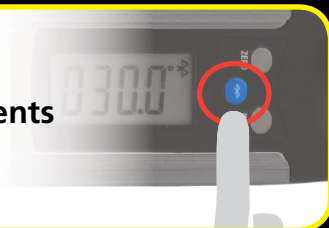

DIGITAL ANGLE FINDER

MEASURE

Easily determine the angle of any corner.

TRANSMIT

Simply send measurements to the ToolSmart™ app on your phone.

CALCULATE

Use the embedded calculator to figuring out compound angles.