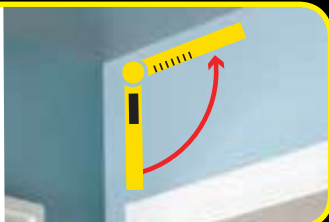

POWER ON

Press the ON/OFF
button to turn on.

PAIRING

LONG PRESS the
Bluetooth button
to start pairing mode.

CONNECT

the DIGITAL ANGLE FINDER
to your phone.

GENERAL

TOOLSMART™

DIGITAL ANGLE FINDER

MEASURE

Easily determine the angle of any corner.

TRANSMIT

Simply send measurements to the ToolSmart™ app on your phone.

CALCULATE

Use the embedded calculator to figuring out compound angles.