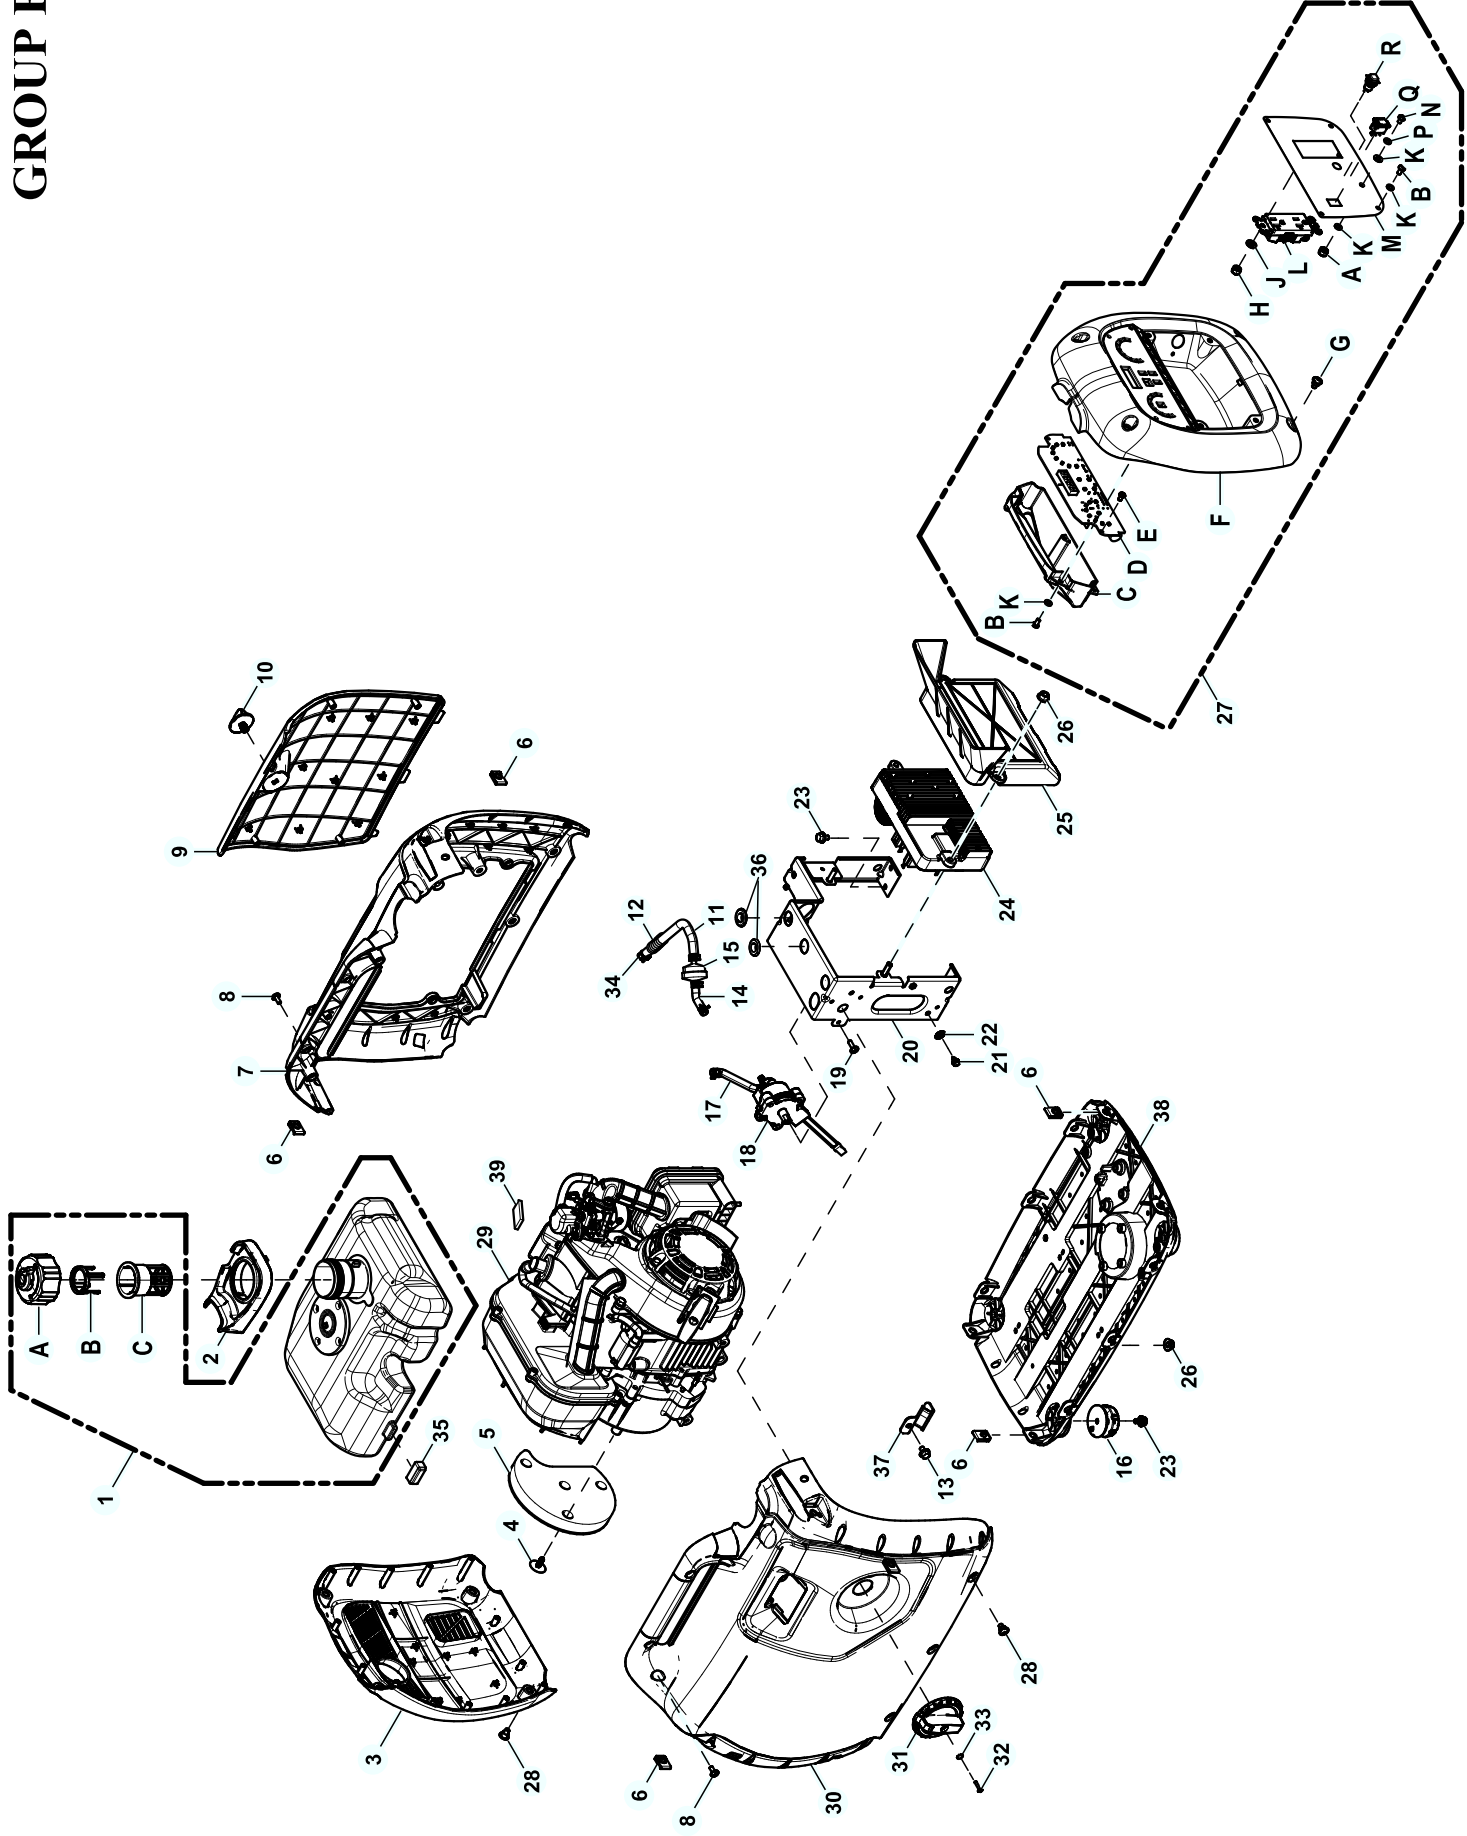

GROUP EV

EXPLODED VIEW: EV 2KW INVERTER UNIT

DRAWING #:10000004831

GROUP EV

ITEM	PART#	QTY.	DESCRIPTION
1	10000005930	1	ASSEMBLY FUEL TANK IQ2000
A	0L5200	1	FUEL CAP VENTED ON/OFF
B	0K6617	1	FUEL FILL LEVEL INSERT
C	0K6616	1	FUEL FILL FILTER SCREEN
2	0K7584	1	FUEL FILL SPILL GUARD
3	0K6625	1	EXHAUST AIR OUT PANEL
4	0L1842	4	FASTENER RIBBED SHANK CHRSTM T
5	0L1816	1	FOAM, ALTERNATOR COVER
6	0K9234	14	NUT CLIP-ON M6 X 1
7	0K6620	1	ENCLOSURE SIDE SERVICE
8	0K9569	10	SCREW BFHSC M5-0.8 X 12 BLK ZP
9	0K6623	1	ENCLOSURE SERVICE DOOR
10	0K7585	1	KNOB SERVICE DOOR
11	0H3455J	1	FUEL HOSE 6 X 10 X 142MM LONG
12	077043X	1	CONDUIT FLEX .38" ID
13	0H8029	4	SCREW HHFC M6-1X12 8.8 W/PATCH
14	10000005764	1	FUEL HOSE FORMED 6 ID X 10 OD
15	0L1101	1	FILTER FUEL FF300R
16	0K6628	4	MOUNTING FOOT
17	10000005792	1	FUEL HOSE 6 X 10 X 110MM LONG
18	0K6629	1	POWER DIAL ASSY INVERTER
19	0K9236	3	SCREW BFHSC M5-0.8 X 16 BLK ZP
20	0K7580	1	BRACKET MOUNTING INVERTER
21	090299	1	EXTRDTITE M5 X 10 LG
22	0A8475	1	WASHER LOCK SPECIAL #10
23	0K9160	8	SCREW HHFCS M6-1.0 X 10 G8.8
24	0K6606	1	INVERTER MODULE 2KW
25	0L1666	1	AIRFOIL INTAKE
26	0K0105	6	NUT HEX FL WHIZ M6-1
27	10000003994	1	ASSEMBLY CONTROL PANEL IQ2000
A	082025	1	NUT HEX LOCK M5-0.8 NYINS ZINC
B	0K9237	8	SCREW BHSC M5-0.8 X 10MM
C	0K7766	1	BACK BOX TOP 2KW INVERTER
D	0L6743	1	ASSY PCB DISPLAY PANEL
E	074027	3	SCREW PPHM M3-0.5 X 5 ZP
F	10000001269	1	ENCLOSURE CONTROL PANEL
G	0K9164	4	SCREW BHSS M6-1.0 X 12MM
H	0E6480	2	NUT HEX LOCK M4-0.7 NY INS
J	043180	2	WASHER FLAT M4
K	023762	10	WASHER LOCK #10
L	0L3039	1	OUTLET 20A 120V DPLX
M	10000002155	1	WELDMENT CONTROL PANEL
N	020746	1	SCREW PPHM M5-0.8 X 8 ZINC
P	051713	1	WASHER FLAT M5
Q	0L0237	1	SWITCH, ROCKER, 3 POSITION
R	0L2202	1	SWITCH, SELF RESET
28	0K9164	10	SCREW BHSS M6-1.0 X 12MM
29	0K9147	1	POWER HEAD ASSEMBLY
30	0K6622	1	ENCLOSURE SIDE - RECOIL
31	0K7302	1	DIAL ON/OFF SELECTOR
32	0K9238	1	SCREW BFHSC M3-0.5 X 16 BLK ZP
33	0L4861	1	WASHER LOCK EXT #5 STEEL BZ
34	048031G	6	CLAMP HOSE BAND .41
35	0K9557	2	RUBBER ISOLATOR
36	0K9896	2	GROMMET .75 X .09 X .50
37	0K6627	4	ANGLED VIBRATION MOUNTS
38	0K6624A	1	ENCLOSURE BASE W/O AUX TANK
39	10000001383	1	TANK GUARD RUBBER