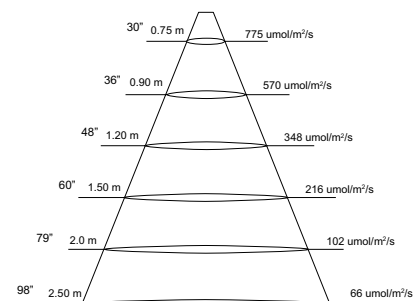

Photometrics

5 Year Limited Warranty

Specifications are subject to change without notice. Please visit www.westinghouselighting.com for latest information.

Call 1-800-999-2226 or visit www.westinghouselighting.com.

WESTINGHOUSE, and INNOVATION YOU CAN BE SURE OF are trademarks of Westinghouse Electric Corporation. Used under license by Westinghouse Lighting. All Rights Reserved.