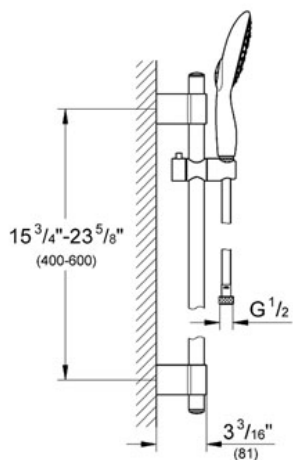

Product Description: Shower Set

Standard Specification:

- GROHE StarLight® finish
- GROHE DreamSpray® perfect spray pattern
- GROHE EcoJoy® 2.4 g flow limiter
- GROHE QuickFix™ Plus installation system
- SpeedClean anti-lime system
- Suitable for instantaneous heater
- Power&Soul 130 Hand shower (27 673 000)
- 24" shower bar (27 784 000)
- With wall holders
- 69" Silverflex shower hose (28 388 000)
- Twistfree to prevent hose from twisting
- Min. recommended pressure 15 psi
- Max Flow Rate 2.5 gpm (9.5 L/min)

Applicable Codes & Standards:

- Energy Policy Act of 1992
- ASME A112.18.1/CSA B125.1

Color:

- 27736 000 chrome