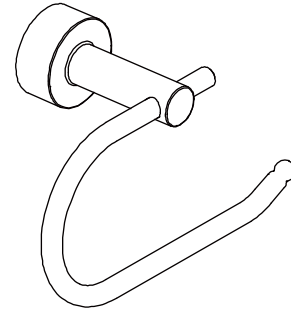

Glacier Bay Innburg Euro. Paper Holder

FEATURES

- Easy Installation
- Installation Hardware Included
- Tools Required for Installation:
 - Drill and Drill Bit Set
 - Phillips Screwdriver
 - Pencil
 - Claw Hammer (For Ceramic Tile)

WARRANTY

- Limited Lifetime Warranty

MODEL	STORE SKU#	FINISH
BD631100BN	533404	Brushed Nickel

INSTALLATION DIMENSIONS