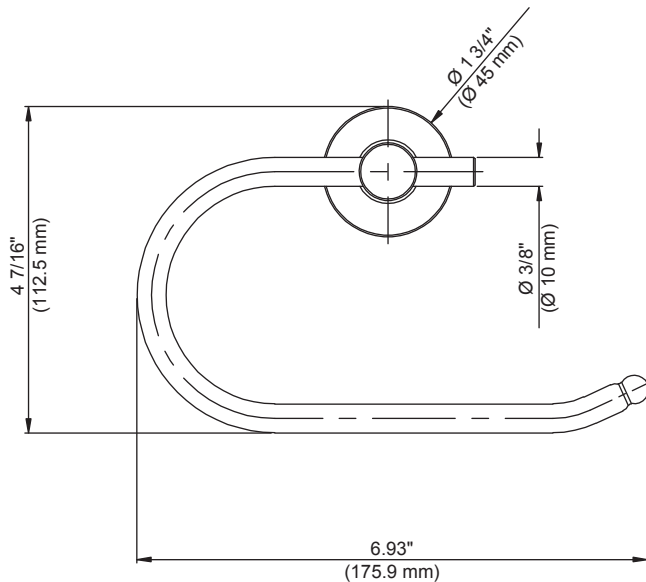

Glacier Bay Innburg Euro. Paper Holder

FEATURES

- Easy Installation
- Installation Hardware Included
- Tools Required for Installation:
 - Drill and Drill Bit Set
 - Phillips Screwdriver
 - Pencil
 - Claw Hammer (For Ceramic Tile)

WARRANTY

- Limited Lifetime Warranty

MODEL	STORE SKU#	FINISH
BD631100BN	533404	Brushed Nickel

INSTALLATION DIMENSIONS