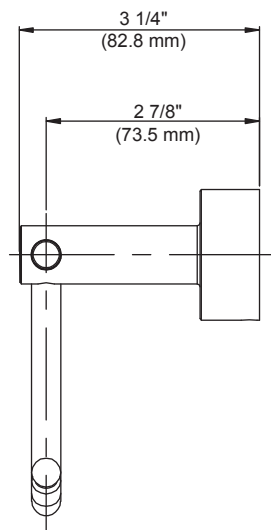

Glacier Bay Innburg Euro. Paper Holder

FEATURES

- Easy Installation
- Installation Hardware Included
- Tools Required for Installation:
 - Drill and Drill Bit Set
 - Phillips Screwdriver
 - Pencil
 - Claw Hammer (For Ceramic Tile)

WARRANTY

- Limited Lifetime Warranty

MODEL	STORE SKU#	FINISH
BD631100BN	533404	Brushed Nickel

INSTALLATION DIMENSIONS