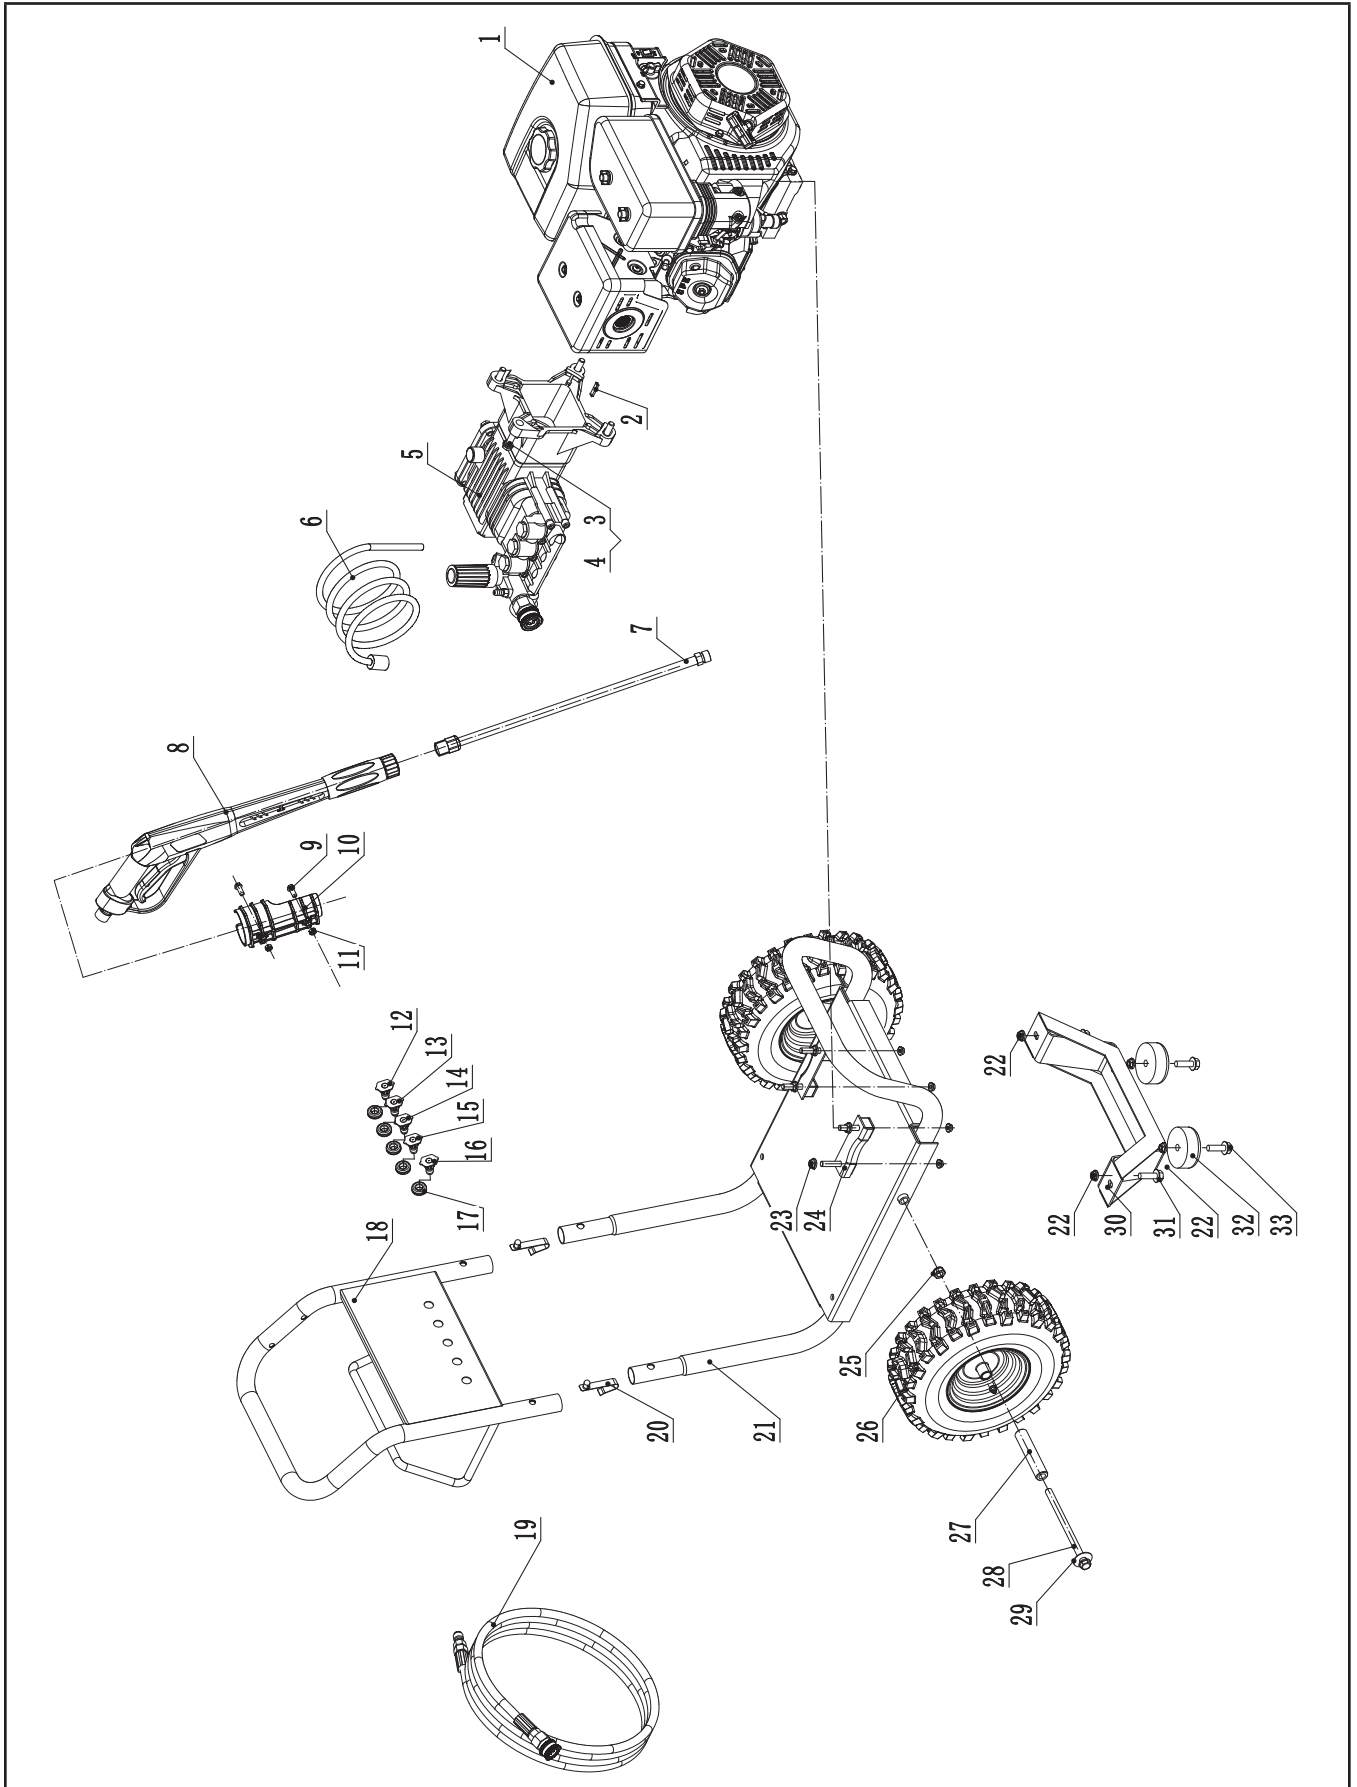

Parts Diagram

Parts List

#	Part Number	Description	Qty.
1	46.103	Engine	1
2	2.14.001	Key, SQ 4.78 x 4.78 x 40	1
3	2.08.011	Bolt 3/8-16 x 30	4
4	1.93.10	Lock Washer Ø10	4
5	255.251000.01	Pump Body	1
6	256.250100.01	Detergent Hose, 47.2 in.	1
7	255.252200.01	Wand	1
8	255.252100.00.48	Handle, Gun	1
9	1.5783.0645	Bolt M6 x 45	2
10	254.200012.05.2	Trigger Gun Holder	1
11	1.6177.1.06	Lock Nut M6, Flange	2
12	254.252300.05	Nozzle"Detergent", 65400	1
13	253.252300.03	Nozzle"40", 40040	1
14	253.252300.02	Nozzle"25", 25040	1
15	253.252300.01	Nozzle"15", 15040	1
16	253.252300.00	Nozzle"0", 00040	1
17	252.201400.01	Sheath, Nozzle	5
18	253.200701.02.78	Handle	1

#	Part Number	Description	Qty.
19	255.250100.05	High-Pressure Hose, 50ft.	1
20	252.201300.00	Pin	2
21	253.201100.02.78	Frame	1
22	1.6177.1.08	Lock Nut M8, Flange	8
23	1.6177.1.10	Lock Nut M10, Flange	4
24	253.201200.00	Vibration Mount, Engine	2
25	1.6182.10	Lock Nut M10	2
26	255.201701.00.48	13 in. Pneumatic Wheel, Yellow	2
27	255.200016.01	Bushing Ø19 x Ø10.5 x 99	2
28	1.5782.10165	Bolt M10x165	2
29	1.96.10	Washer Ø10	2
30	253.200002.01.78	Support Leg, 125 mm	1
31	1.5789.0855	Flange Bolt M8 x 55	2
32	152.201400.00	Vibration Mount, Support Leg	2
33	1.5789.0825	Flange Bolt M8 x 25	2