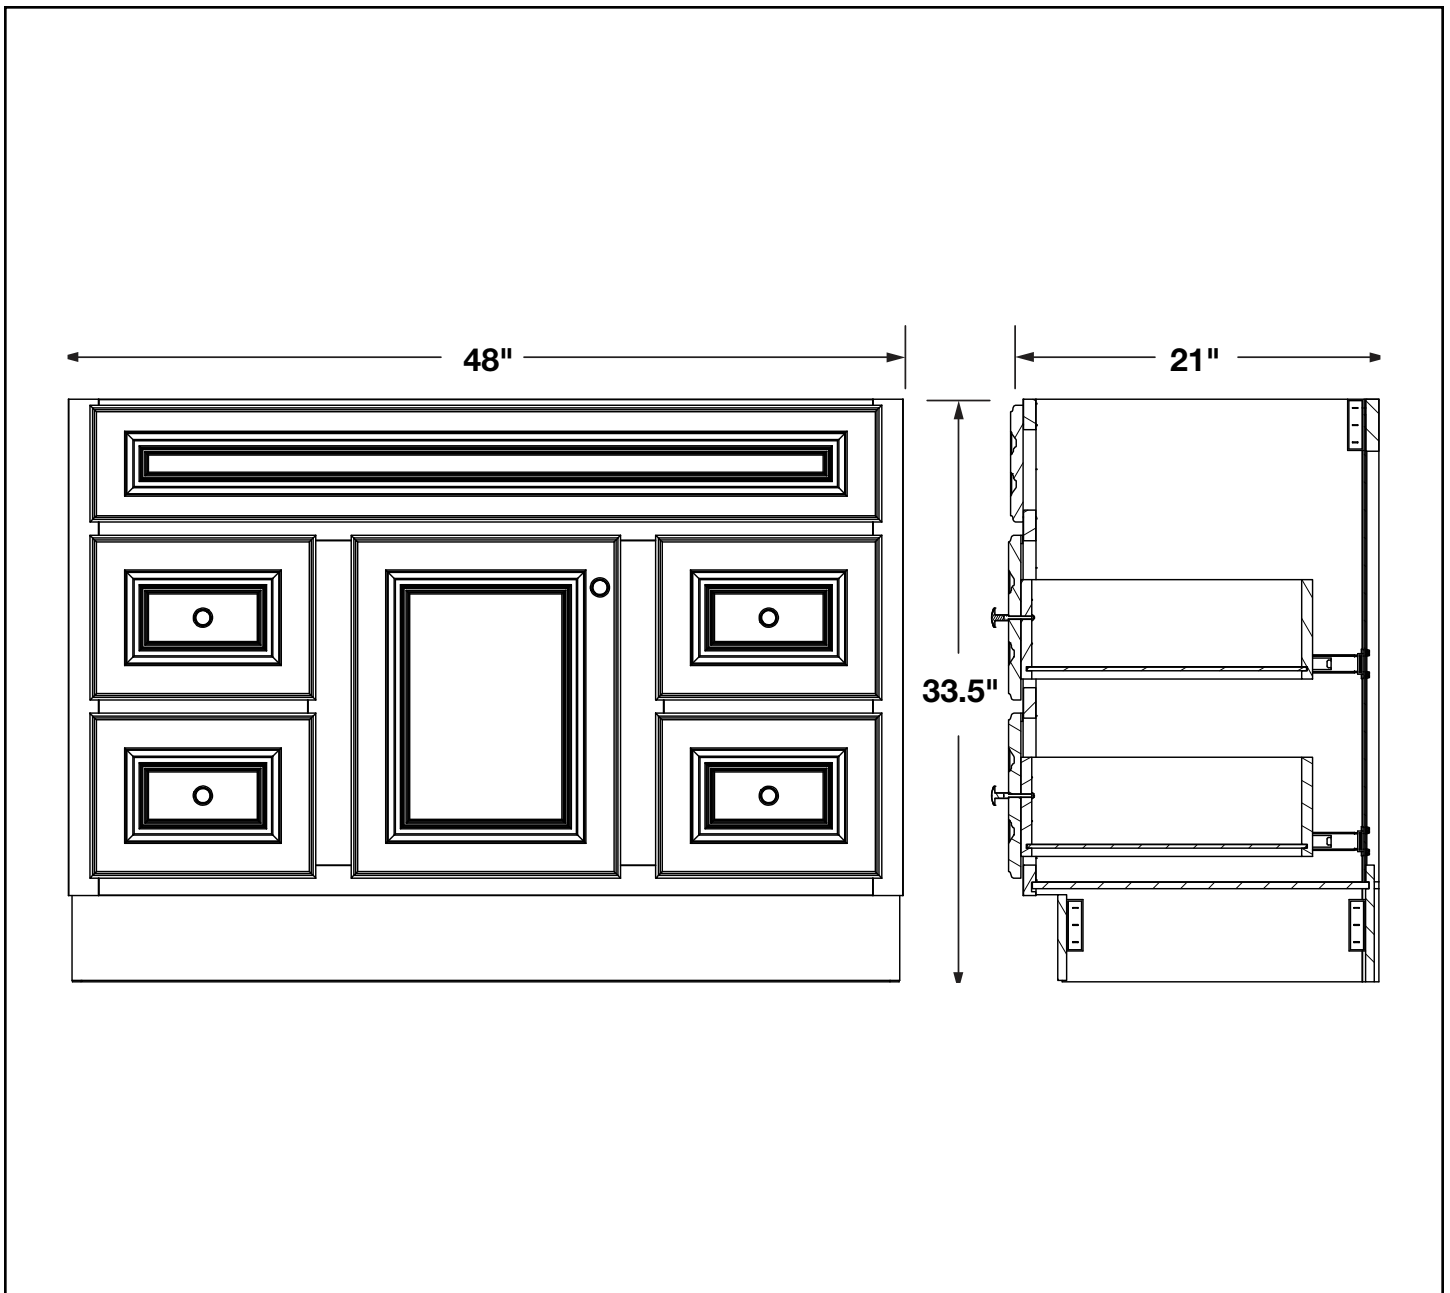

GLACIER BAY®

HAMPTON SERIES - HICKORY

48" Vanity Cabinet

HNHK48DY

The information contained in this drawing is the sole property of RSI Home Products.
Any reproduction in part or as a whole without the written permission of RSI Home Products is prohibited.