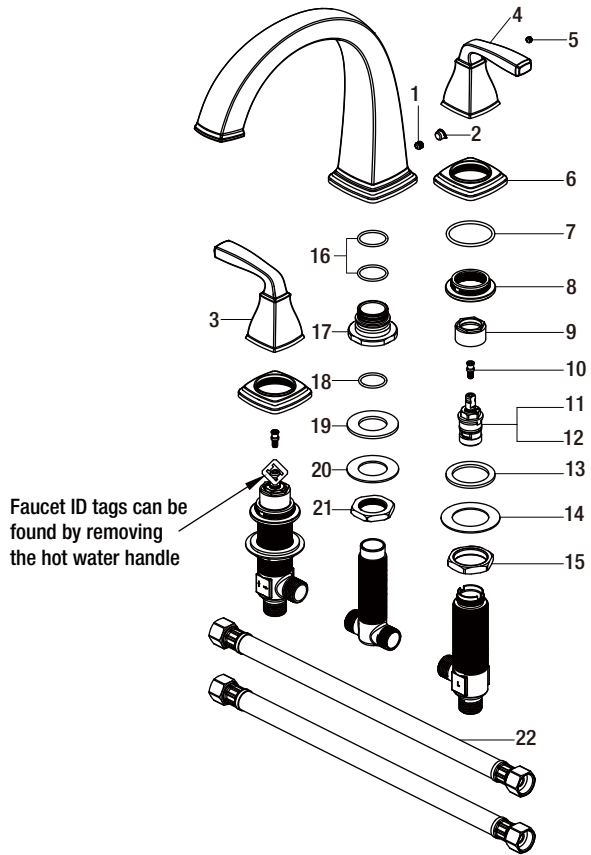

Mason Roman Tub

MODEL	YOW SKU#	FINISH
67416-3C01	718728	Polished Chrome
67416-3C04	718731	Brushed Nickel PVD
67416-3C27H2	718730	Mediterranean Bronze

Part	Description	Part Number
1	Set screw	RP50054
2	Index	RP80534
3	Handle H	RP13451*
4	Handle C	RP13452*
5	Set screw	RP50002
6	Flange	RP80533*
7	O-ring	RP60098
8	Flange	RP70549
9	Bonnet nut	RP70001
10	Connector	RP50003
11	Cartridge H	RP20067

Part	Description	Part Number
12	Cartridge C	RP20068
13	Rubber washer	RP64023
14	Metal washer	RP64024
15	Mounting nut	RP56014
16	O-ring	RP60056
17	Connector	RP70459
18	O-ring	RP60094
19	Rubber washer	RP64035
20	Metal washer	RP64036
21	Mounting nut	RP56088
22	Hose	RP70042