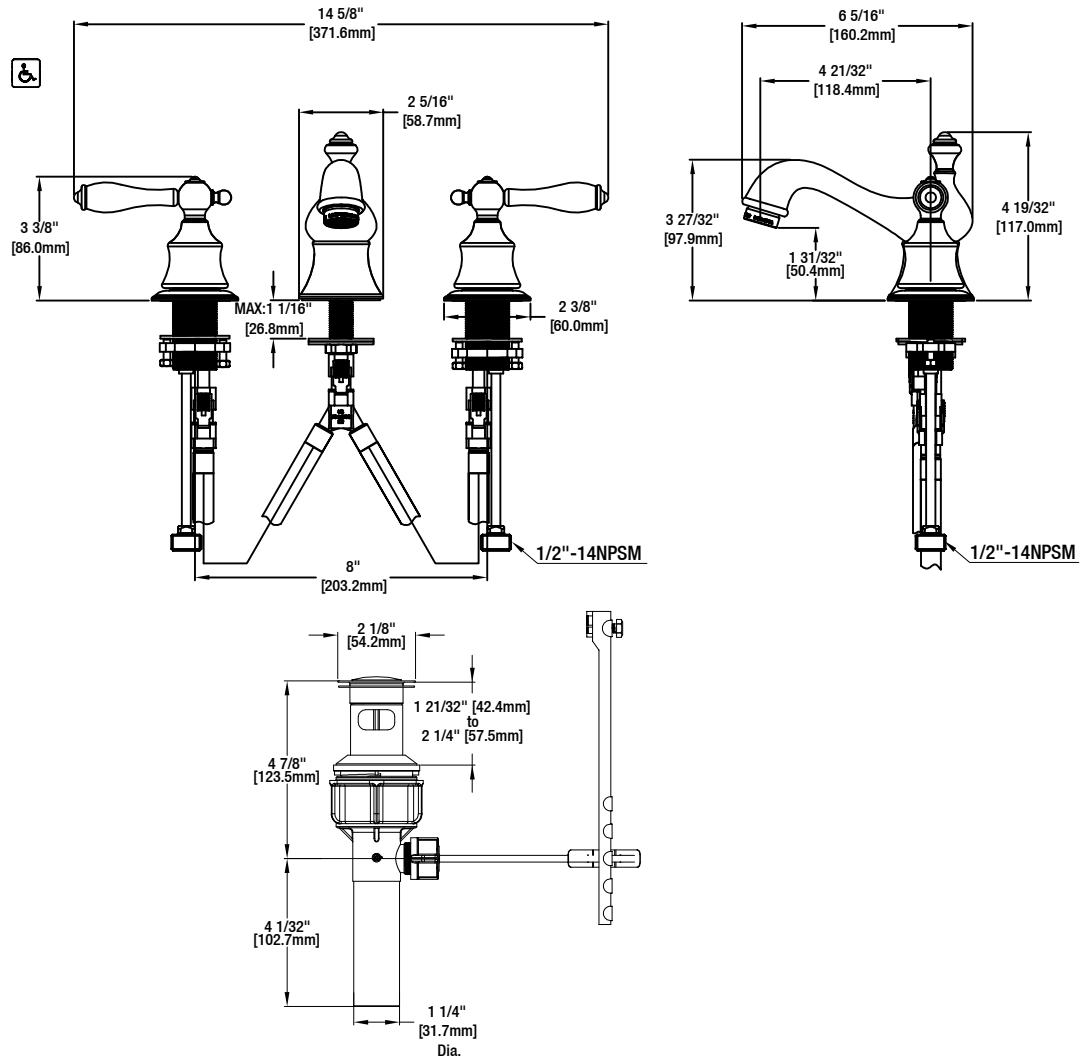

PEGASUS®

LUXURY AT HAND™

Specifications

Estates 8 in. Widespread 2-Handle Low-Arc Bathroom Faucet

MODEL	YOW SKU#	FINISH
67276W-8004	206961671	Brushed Nickel
67276W-8096H	206961670	Heritage Bronze

FEATURES

- Requires 3-Hole Sink with 8" On-Center
- 1/2" IPS Connections
- Max Flow Rate: 1.2 gpm (4.5 L/min) at 60 psi
- Max Countertop Thickness: 1 1/16"
- Spout Reach: 4 21/32"
- Spout Height: 3 27/32"
- 1/4 Turn Ceramic Valve for Lifetime Drip-free Operation
- With ABS Pop-up
- With Zinc Lever Handles
- Exposed Aerator

WARRANTY

- Limited Lifetime Warranty

INSTALLATION DIMENSIONS