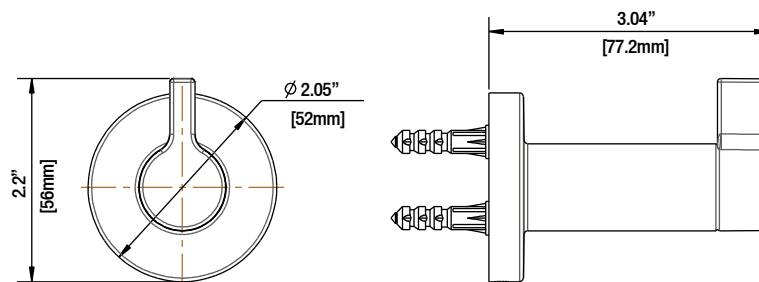

Glacier Bay Modern Series Robe Hook

MODEL	SKU #	FINISH
20154-0301	303717317	Chrome

FEATURES

- 2.05"L x 2.2"W x 3.04"H
- Coordinates with Modern Series Bath Products
- Easy Installation
- Includes Mounting Hardware and Plastic Anchors
- Tools Required for Installation:
 - Drill with 1/4" Drill Bit
 - Philips Screwdriver
 - Small Flat Head Screwdriver

INSTALLATION DIMENSIONS

Glacier Bay reserves the right to make changes in specifications and materials and to change and discontinue models, both without notice or obligation. Dimensions are for reference only.