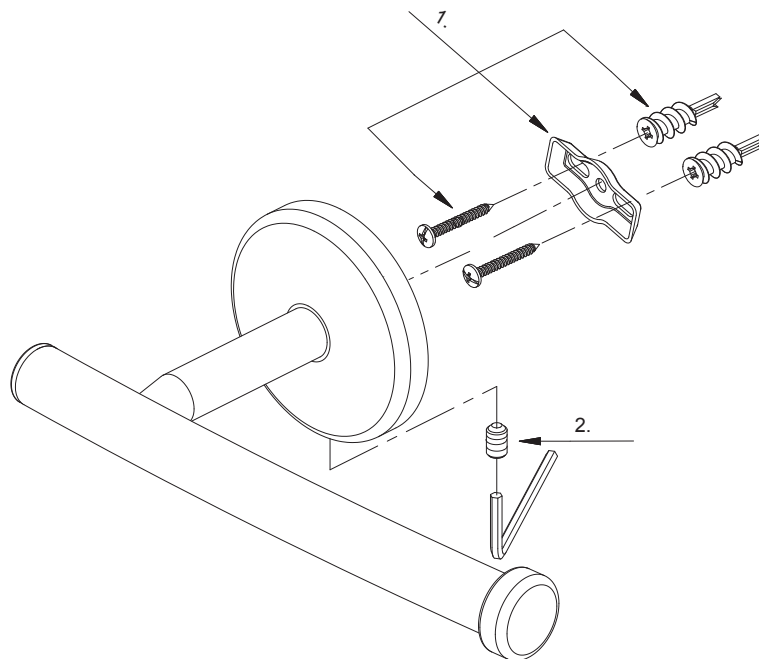

Glacier Bay Dorset Toilet Paper Holder

MODEL	STORE SKU#	OMSID	FINISH
B2532501CP	474546		Chrome

Many replacement parts can be purchased online or at your local store. Please use the table below to identify the part SKU number needed, go to HOMEDEPOT.COM, and check for online and store availability. If you can't find the part you are looking for, please call 1-855-HD-GLACIER.

Part	Description	Part #	Internet SKU #	Store SKU #
1	Holding Hardware	RB0135		
2	Screw (M5 x 10 mm L)	A053009		