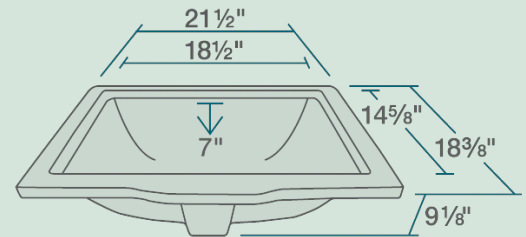

U2450-WHITE Rectangular Sink

21 1/2" x 18 3/8" x 9 1/8"
 True Vitreous China
 Cardboard Cutout Template Included
 Installation Hardware Included
 Lifetime Warranty

Porcelain

Our porcelain sinks are made of true vitreous china and are triple glazed to create the strongest sink you will find. All of our porcelain sinks are covered by a limited lifetime warranty. All undermount sinks come with a cardboard cutout template and mounting hardware.

Accessories

*Accessories not included

Available Colors

Features

<p>Undermount Installation</p>	<p>24" Minimum Cabinet Size</p>	<p>True Vitreous China</p>	<p>Cutout Template</p>	<p>Hardware Included</p>	<p>Limited Lifetime Warranty</p>